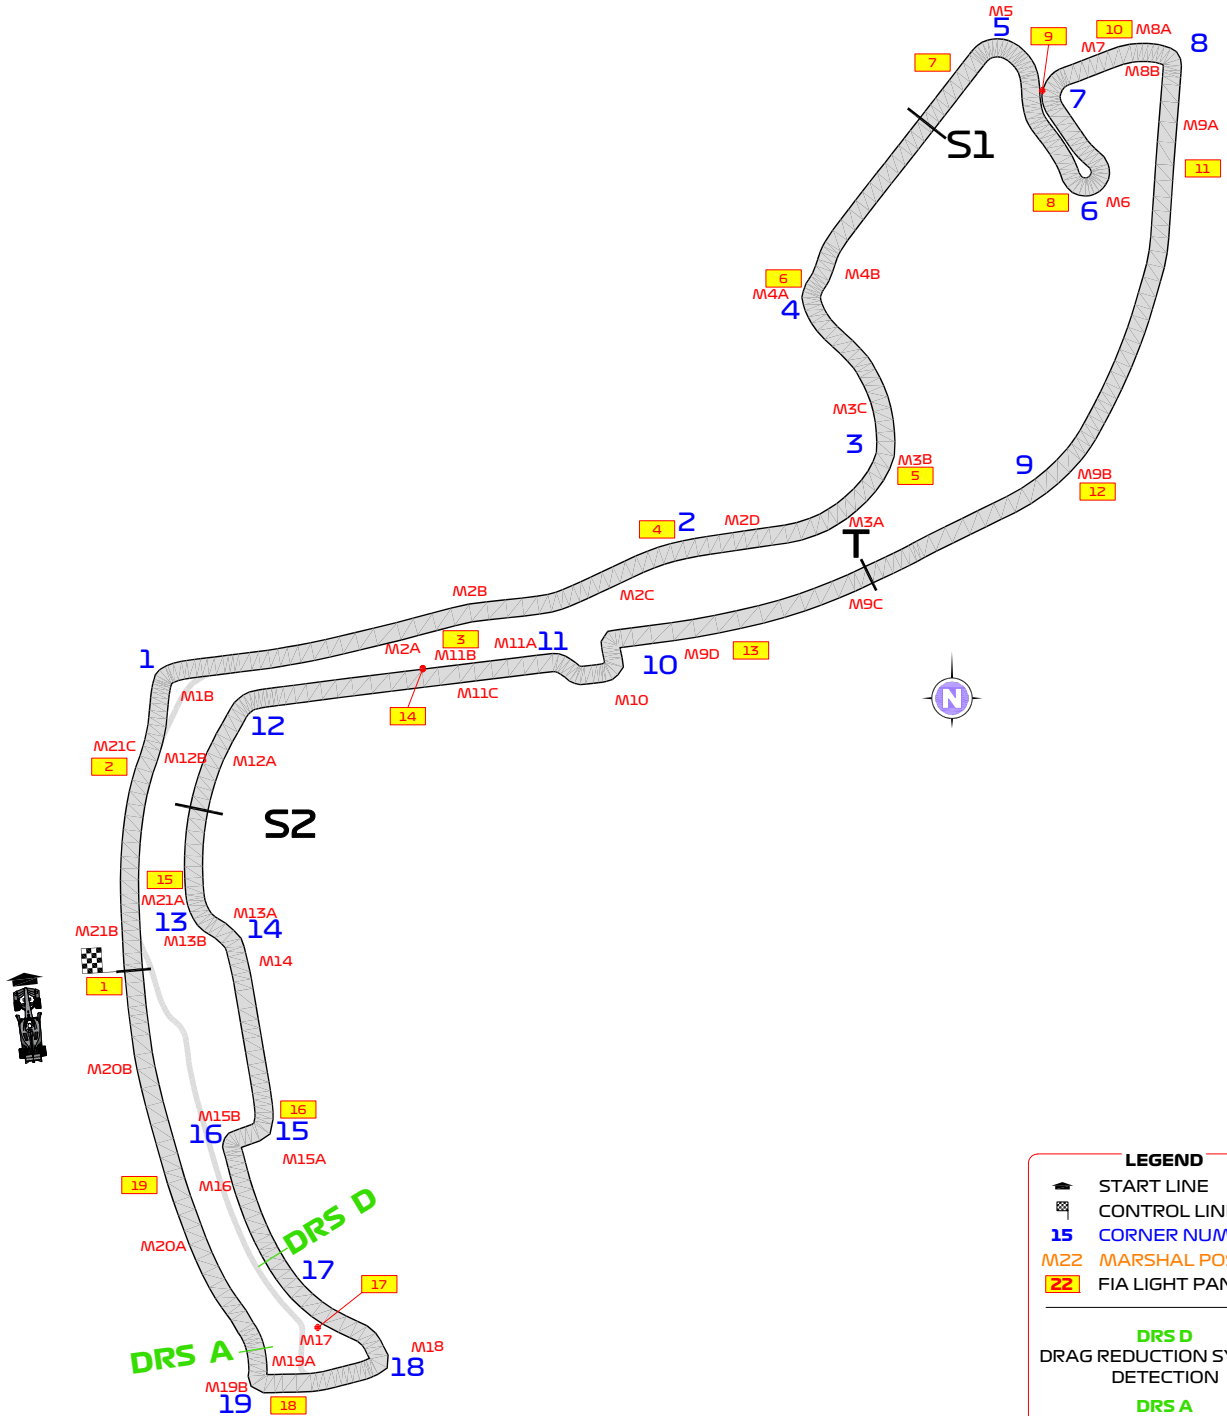

2026 MONACO EVENT

3 to 7 June 2026

From	The Stewards	Document	6
To	All Teams, All Officials	Date	03 June 2026
		Time	16:27

Title Circuit Map - Monaco 2026 V1
Description Circuit Map - Monaco 2026 V1
Enclosed MONACO_CIRCUIT_26 F2F3v3.pdf

Silvia Bellot

David Fuentes

Alain Vivalda

The Stewards

FORMULA 1 LOUIS VUITTON GRAND PRIX DE MONACO 2026 - Monaco

Circuit Map

CIRCUIT DATA

SECTOR 1 - 1.051km INTERMEDIATE 1 [S1] - 60m before T5
 SECTOR 2 - 1.419km INTERMEDIATE 2 [S2] - 70m before T13
 SECTOR 3 - 0.867km SPEED TRAP [T] - 190m before T10

CIRCUIT CENTRELINE LENGTH - 3.337km

DRS DETECTION

DETECTION 1 - 80m after T16

DRS ACTIVATION

ACTIVATION 1 - 20m after T19