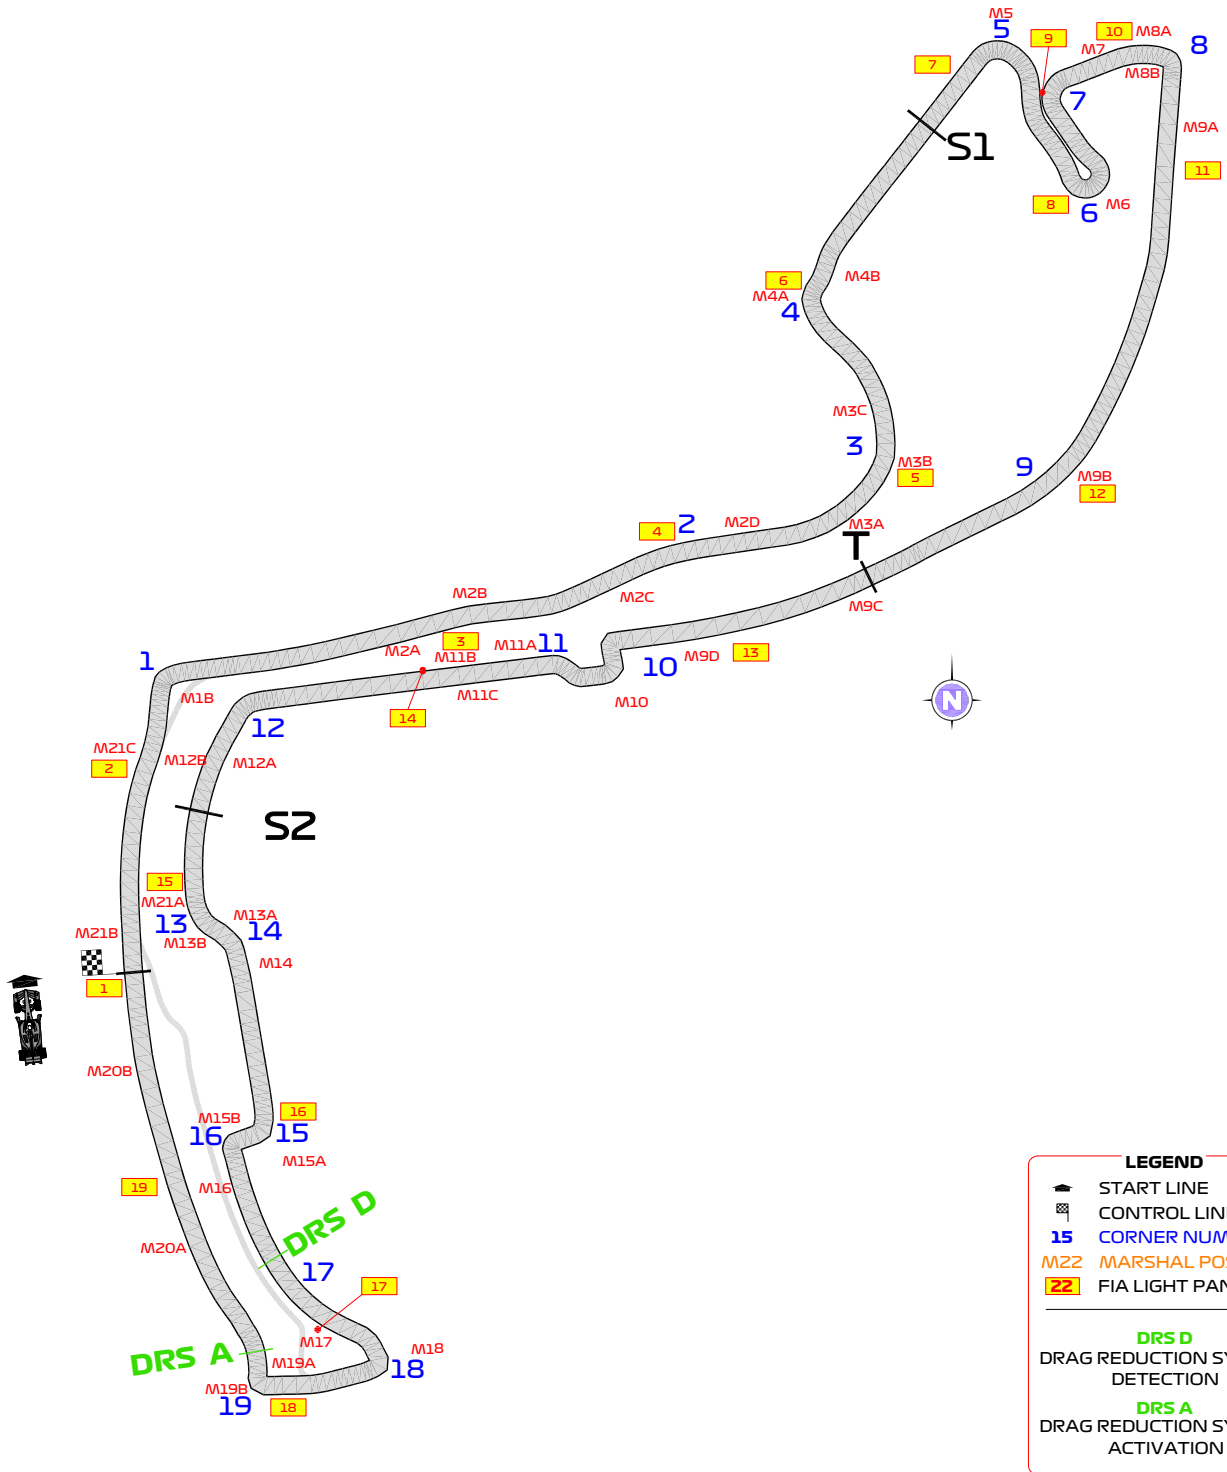

2026 MONACO EVENT

03 to 07 June 2026

From	The Stewards	Document	6
To	All Teams, All Officials	Date	03 June 2026
		Time	16:39

Title Circuit Map - Monaco 2026
Description Circuit Map - Monaco 2026
Enclosed MONACO_CIRCUIT_26 F2F3v3.pdf

Steve Pence

Istvan Moni

Sophie Bensa

The Stewards

FORMULA 1 LOUIS VUITTON GRAND PRIX DE MONACO 2026 - Monaco

Circuit Map

CIRCUIT DATA		DRS DETECTION	DRS ACTIVATION
SECTOR 1 - 1.051km	INTERMEDIATE 1 [S1] - 60m before T5	DETECTION 1 - 80m after T16	ACTIVATION 1 - 20m after T19
SECTOR 2 - 1.419km	INTERMEDIATE 2 [S2] - 70m before T13		
SECTOR 3 - 0.867km	SPEED TRAP [T] - 190m before T10		
CIRCUIT CENTRELINE LENGTH - 3.337km			