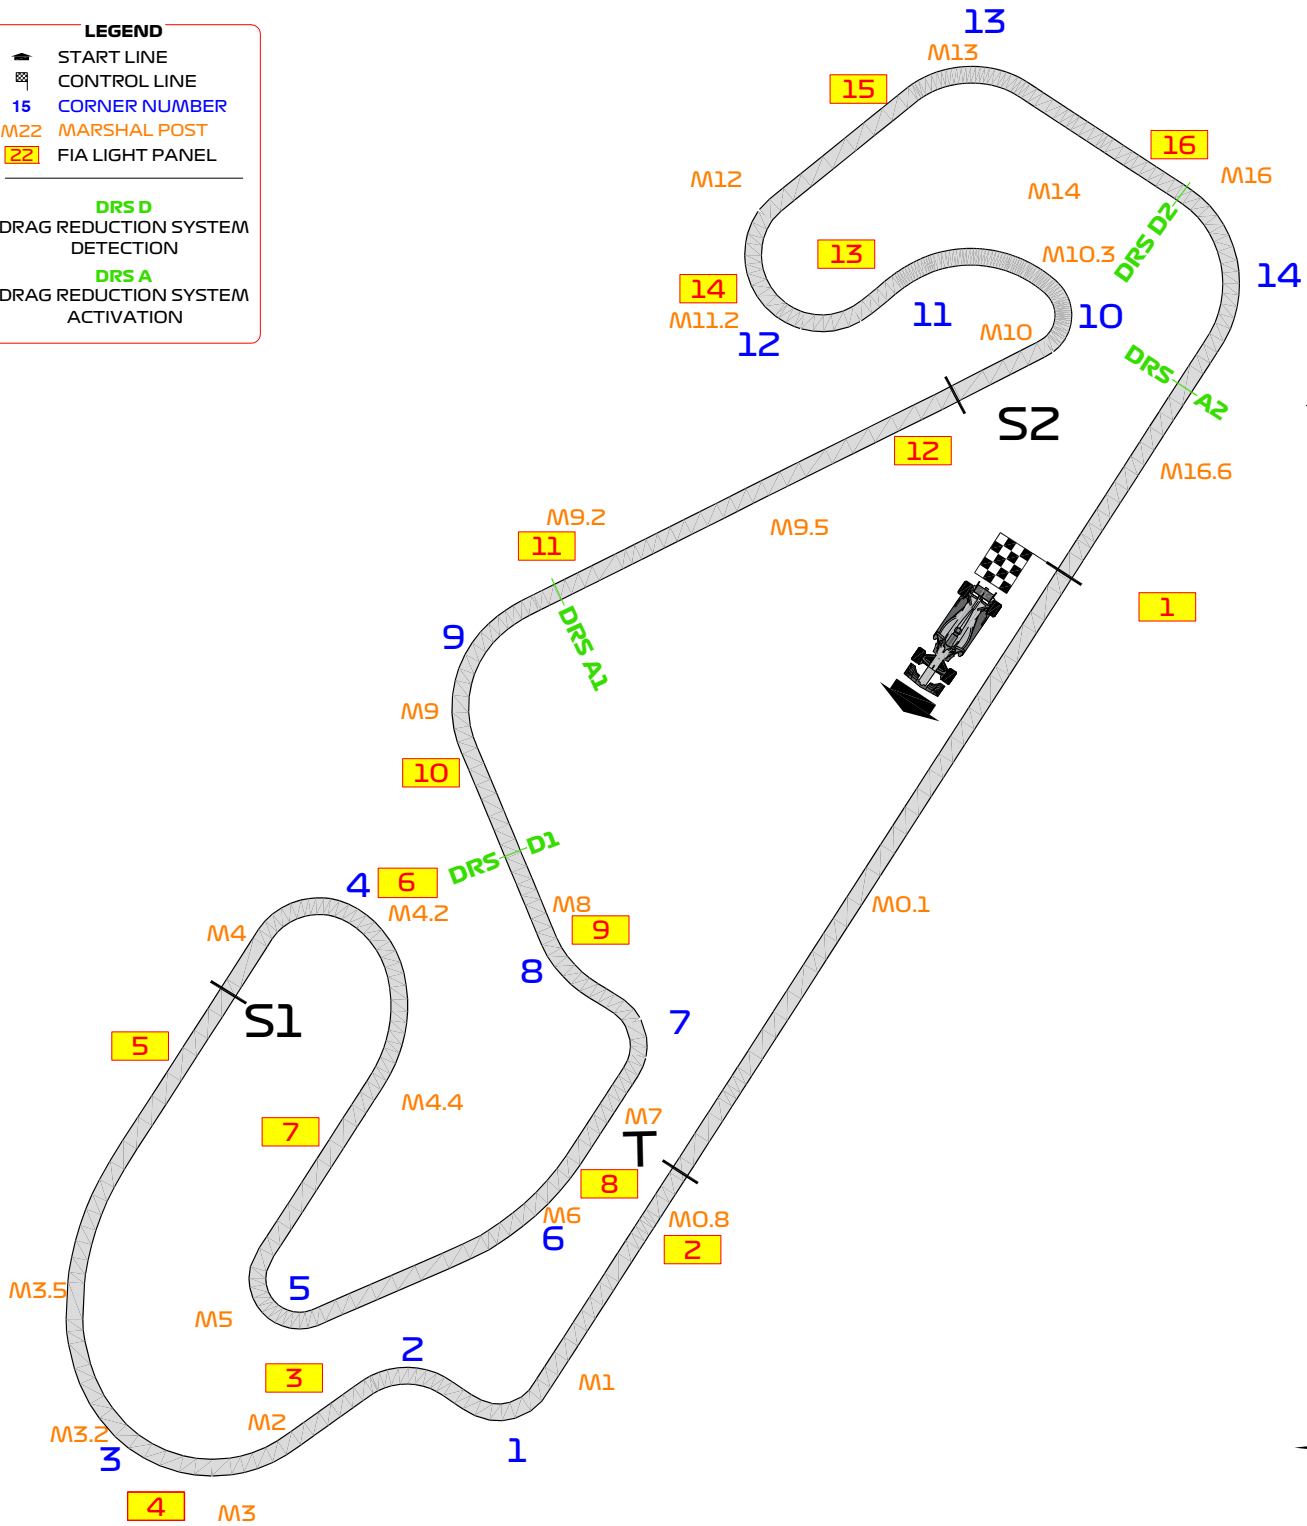

# 2026 BARCELONA EVENT

11 to 14 June 2026

---

<b>From</b>	The Stewards	<b>Document</b>	2
<b>To</b>	All Teams, All Officials	<b>Date</b>	11 June 2026
		<b>Time</b>	12:42

---

**Title** Circuit Map - Barcelona 2026  
**Description** Circuit Map - Barcelona 2026  
**Enclosed** SPAIN\_CIRCUIT\_26 F2 F3 v1.pdf

# FORMULA 1 MSC CRUISES GRAN PREMIO DE BARCELONA-CATALUNYA 2026 - Barcelona

## Circuit Map

**LEGEND**

- START LINE
- CONTROL LINE
- 15** CORNER NUMBER
- M22 MARSHAL POST
- FIA LIGHT PANEL

---

- DRS D**  
DRAG REDUCTION SYSTEM  
DETECTION
- DRS A**  
DRAG REDUCTION SYSTEM  
ACTIVATION

### CIRCUIT DATA

SECTOR 1 - 1.619km  
 SECTOR 2 - 1.765km  
 SECTOR 3 - 1.273km

INTERMEDIATE 1 [S1] - 50m before T4  
 INTERMEDIATE 2 [S2] - 90m before T10  
 SPEED TRAP [T] - 220m before T1

CIRCUIT CENTRELINE LENGTH - 4.657km