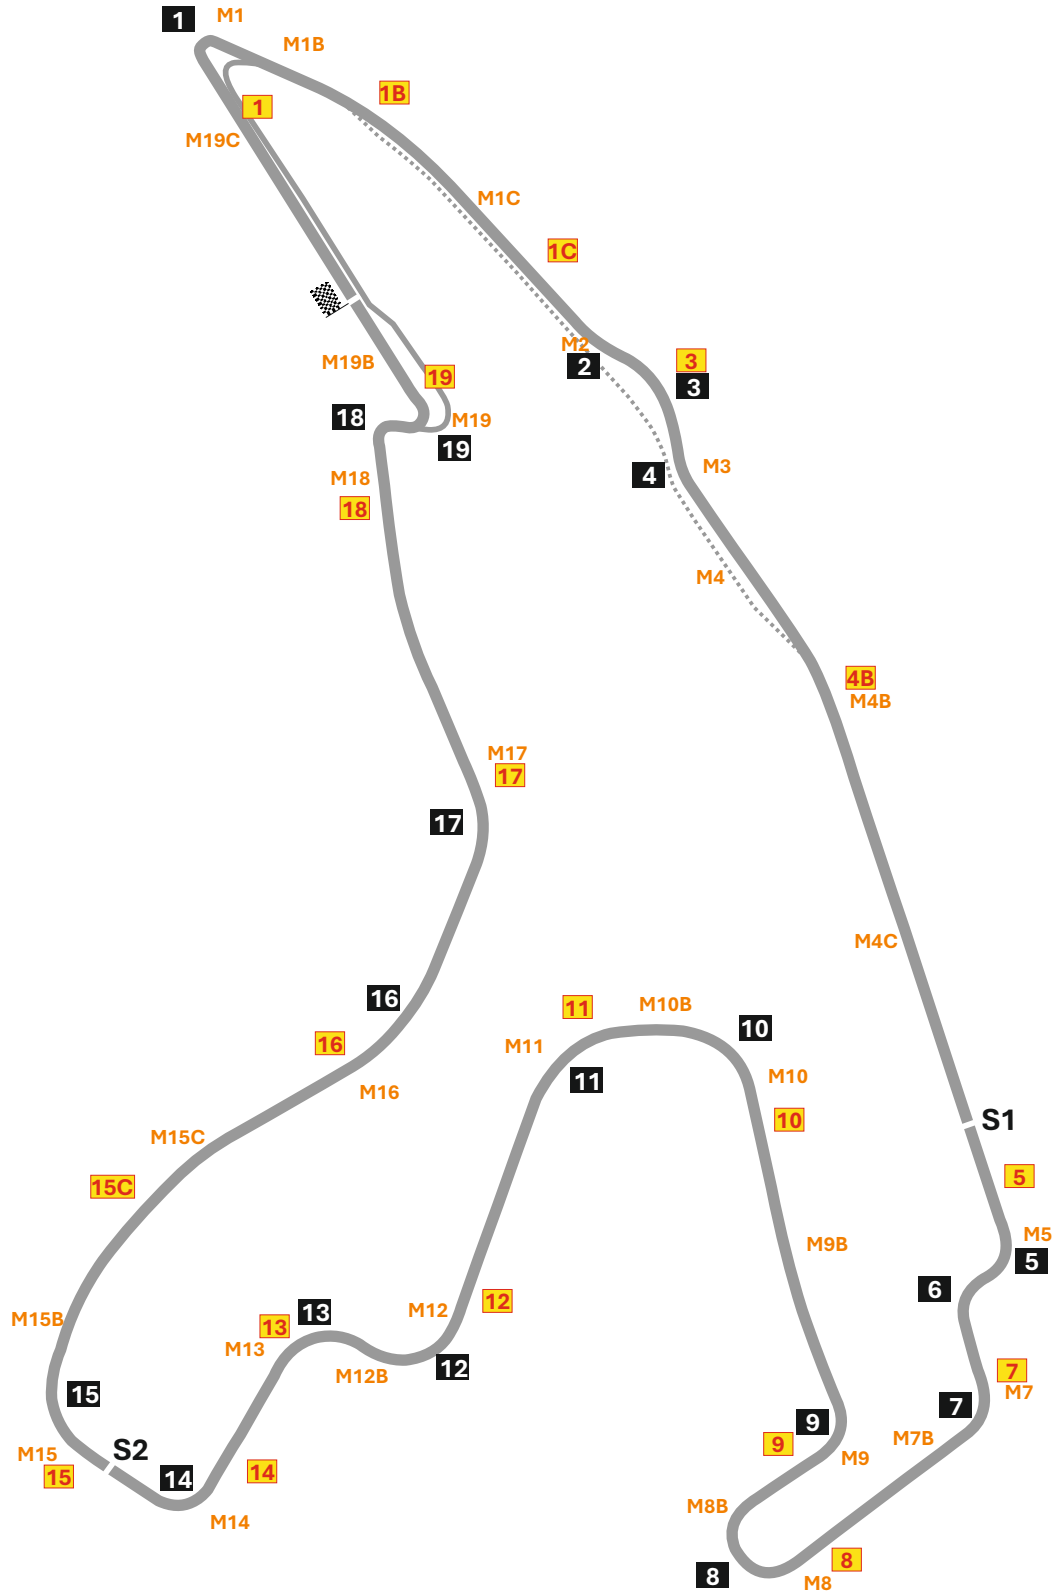

CIRCUIT DE SPA-FRANCORCHAMPS

Circuit Map

Circuit centreline length: 7004 m

- Finish / Control Line
- Corner number
- Marshal post
- FIA light panel