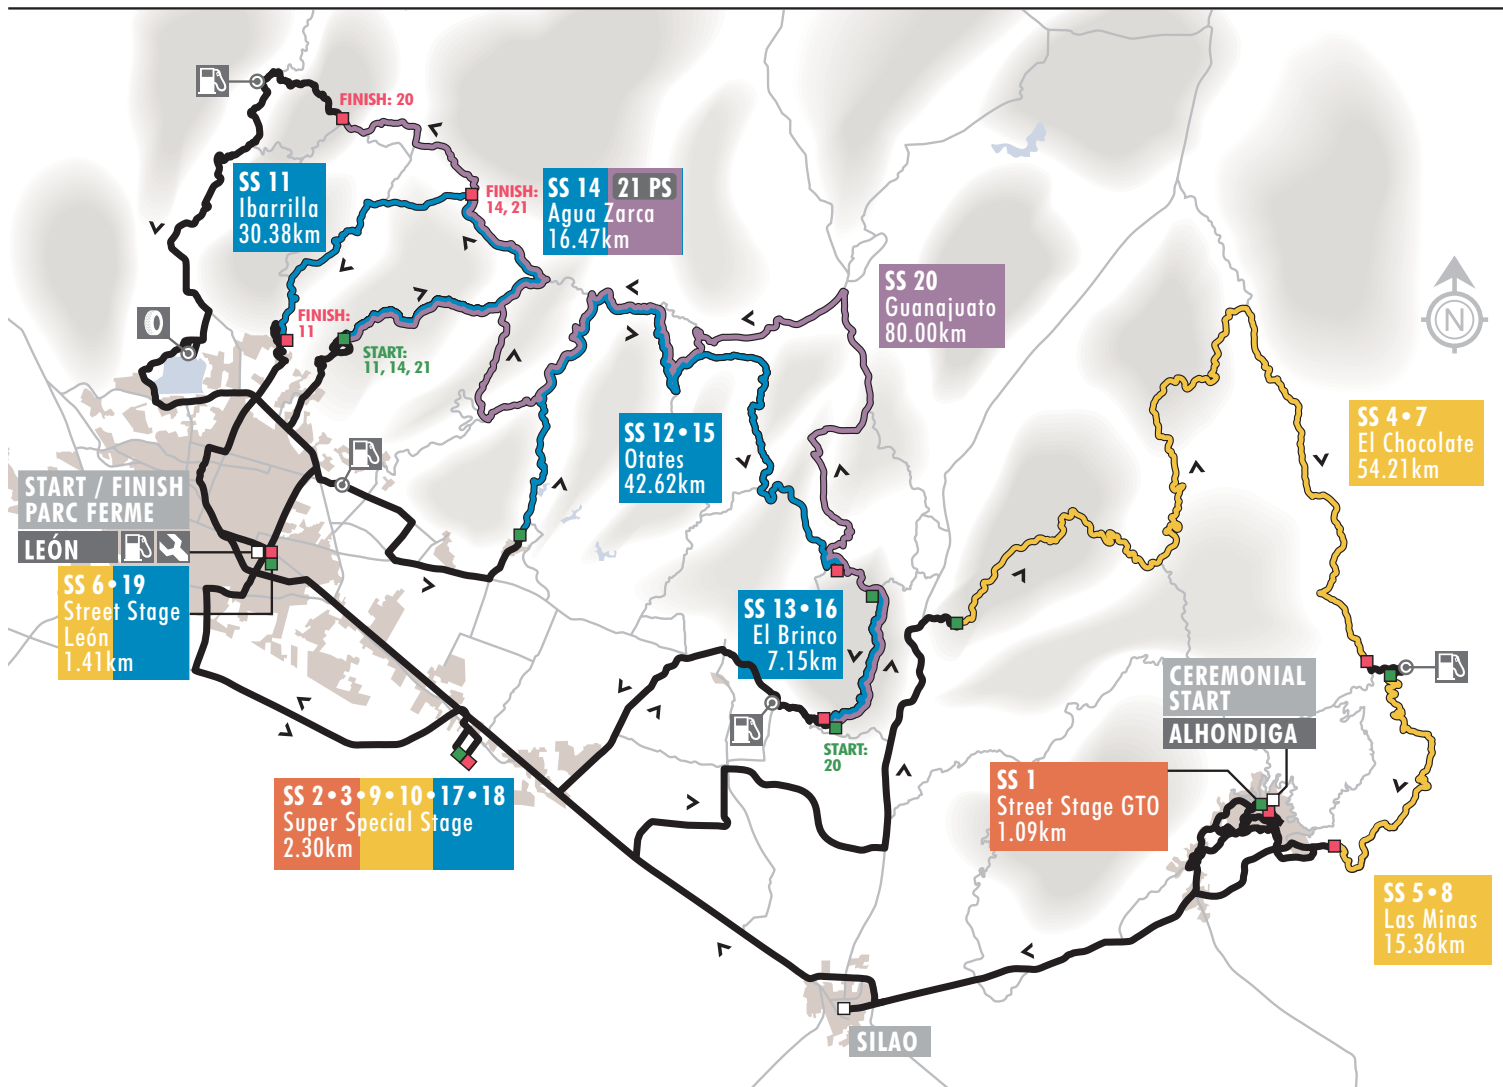

Rally Mexico

ROUND 3	RALLY MEXICO
RALLY DATE:	03 - 06 March, 2016
LOCATION:	LEÓN, MEXICO
TIME ZONE:	UTC -6
TOTAL DISTANCE:	1077.08km
COMPETITIVE STAGES:	21 - [399.71km]

KEY	
	Liaison
	Special Stage - Section 1
	Special Stage - Sections 2, 3
	Special Stage - Sections 4, 5
	Special Stage - Sections 6, 7
	Rally Direction
	Service Location
	Refuel Location
	Tyre Fitting Zone
	Stage Start/Finish
	Power Stage