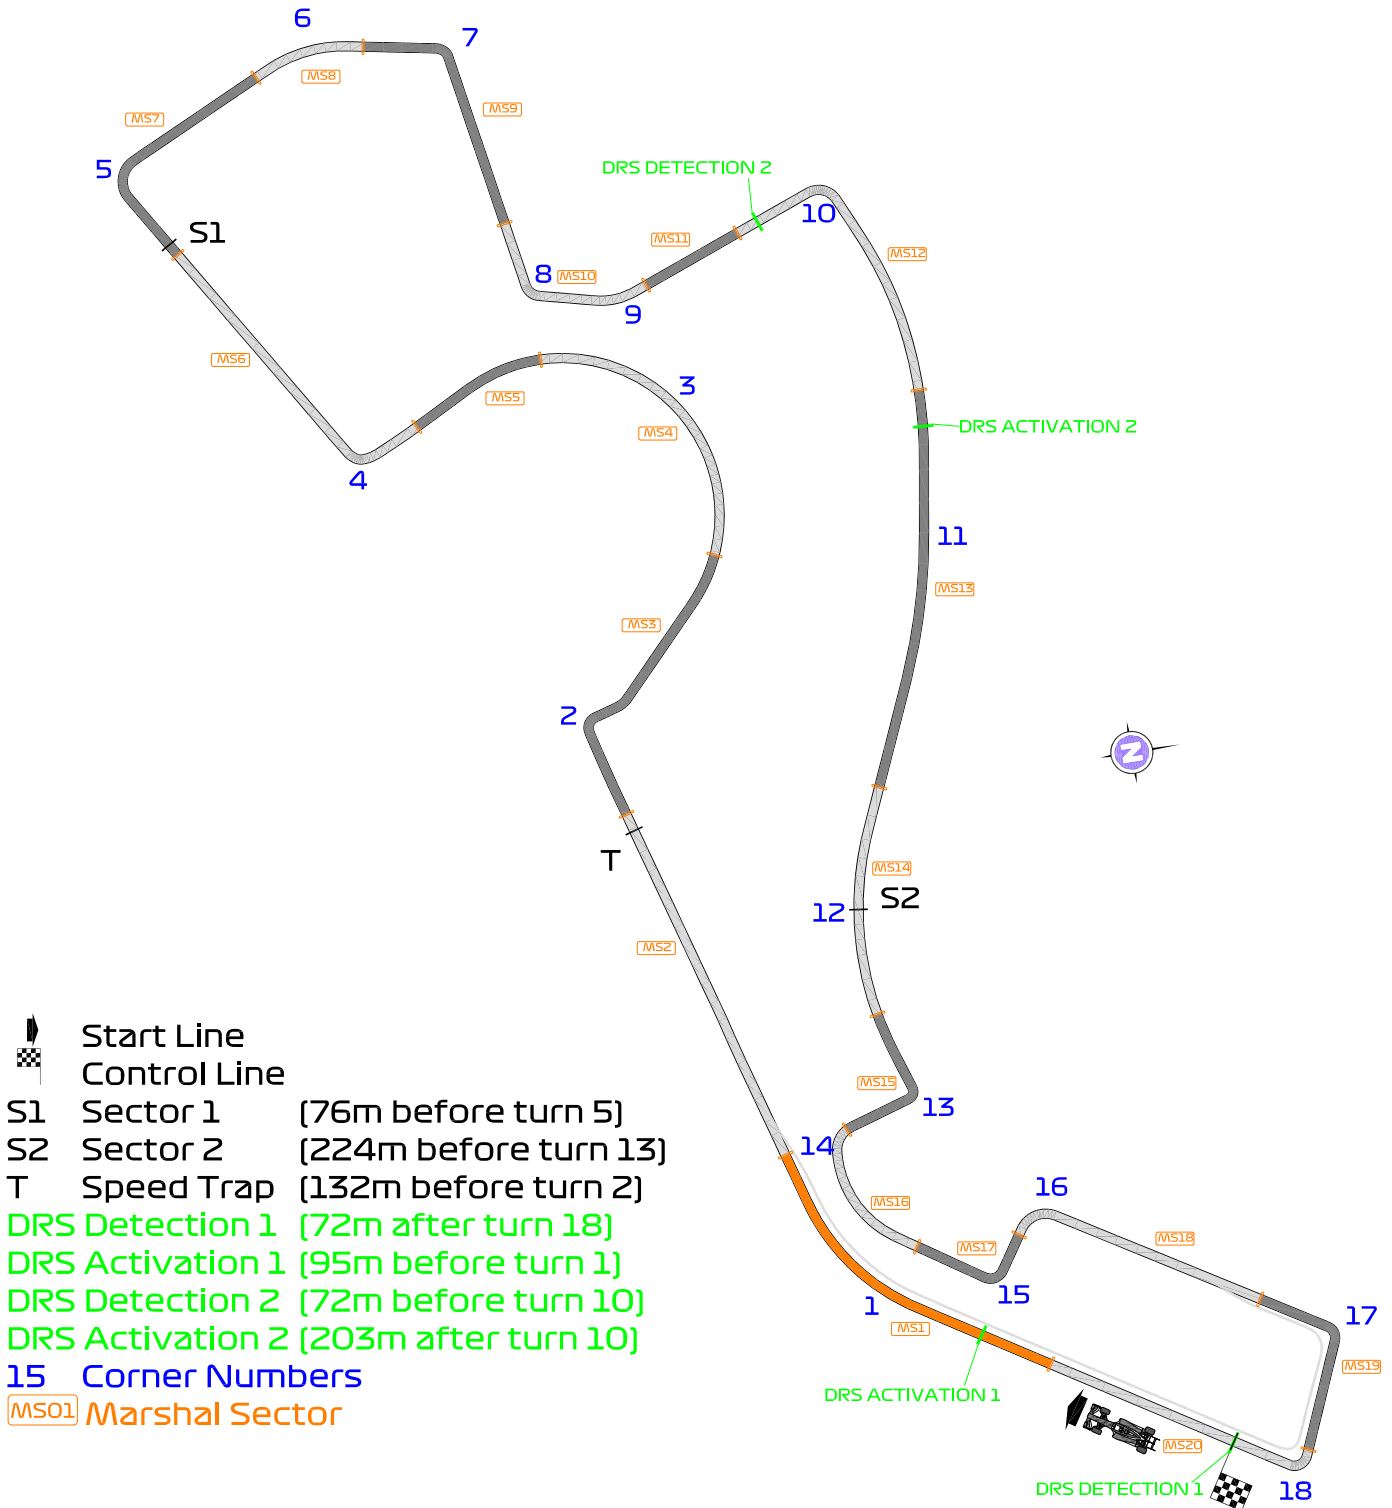

# FORMULA 1 2018 VTB RUSSIAN GRAND PRIX - Sochi

## Media Map

Circuit Centreline Length = 5.848km