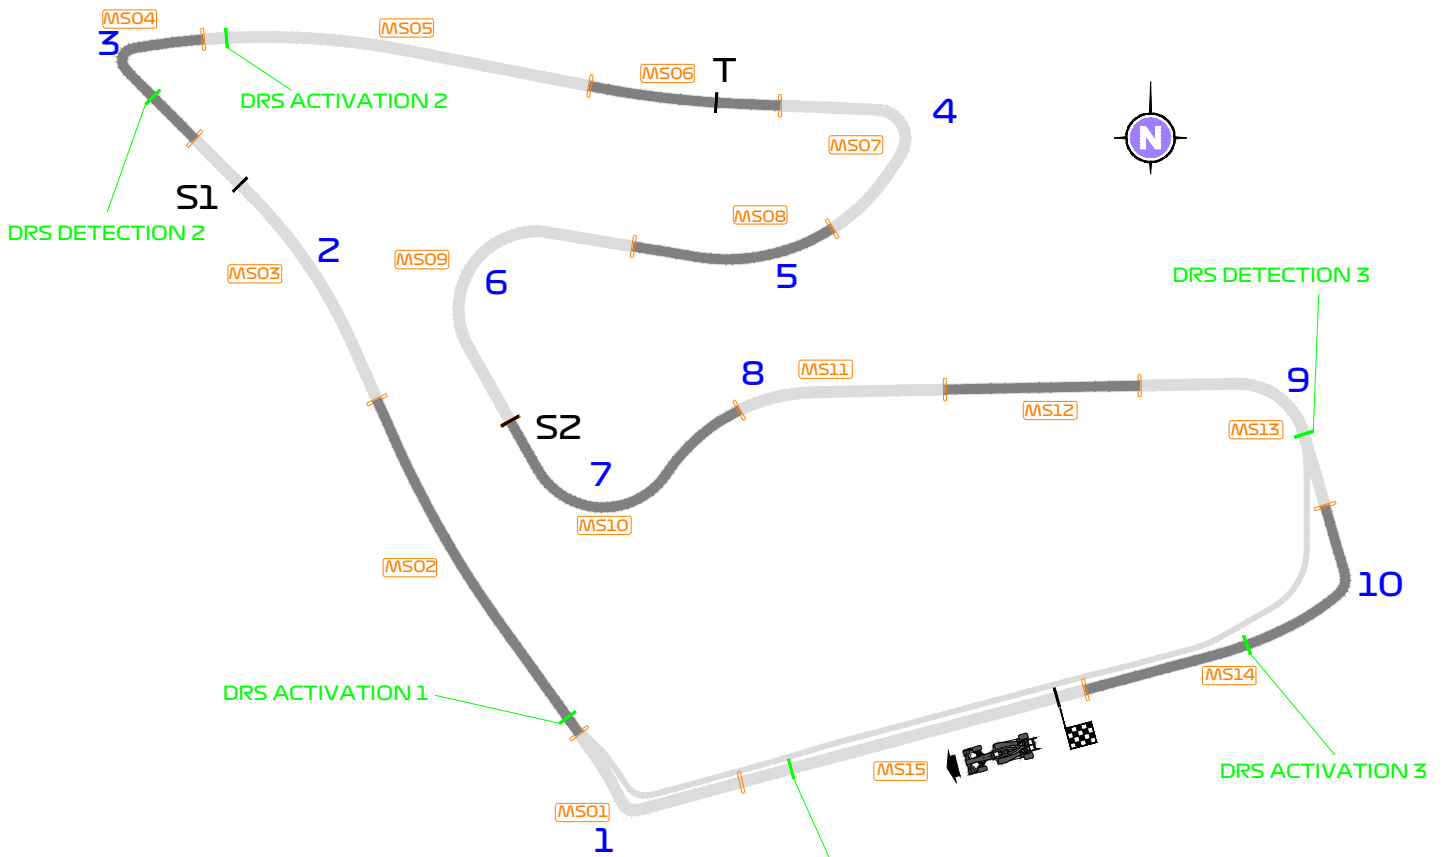

FORMULA 1 EYETIME GROSSER PREIS VON ÖSTERREICH 2018 - Spielberg

Media Map

- Start Line
- Control Line
- S1 Sector 1 [170m before T3]
- S2 Sector 2 [60m before T7]
- T Speed Trap [170m before T4]
- DRS Detection1 [160m before T1]
- DRS Activation1 [102m after T1]
- DRS Detection2 [40m before T3]
- DRS Activation2 [100m after T3]
- DRS Detection3 [151m before T10]
- DRS Activation3 [106m after T10]
- 15 Corner Numbers
- MS2 Marshal Sector

Circuit Centreline Length = 4.318km