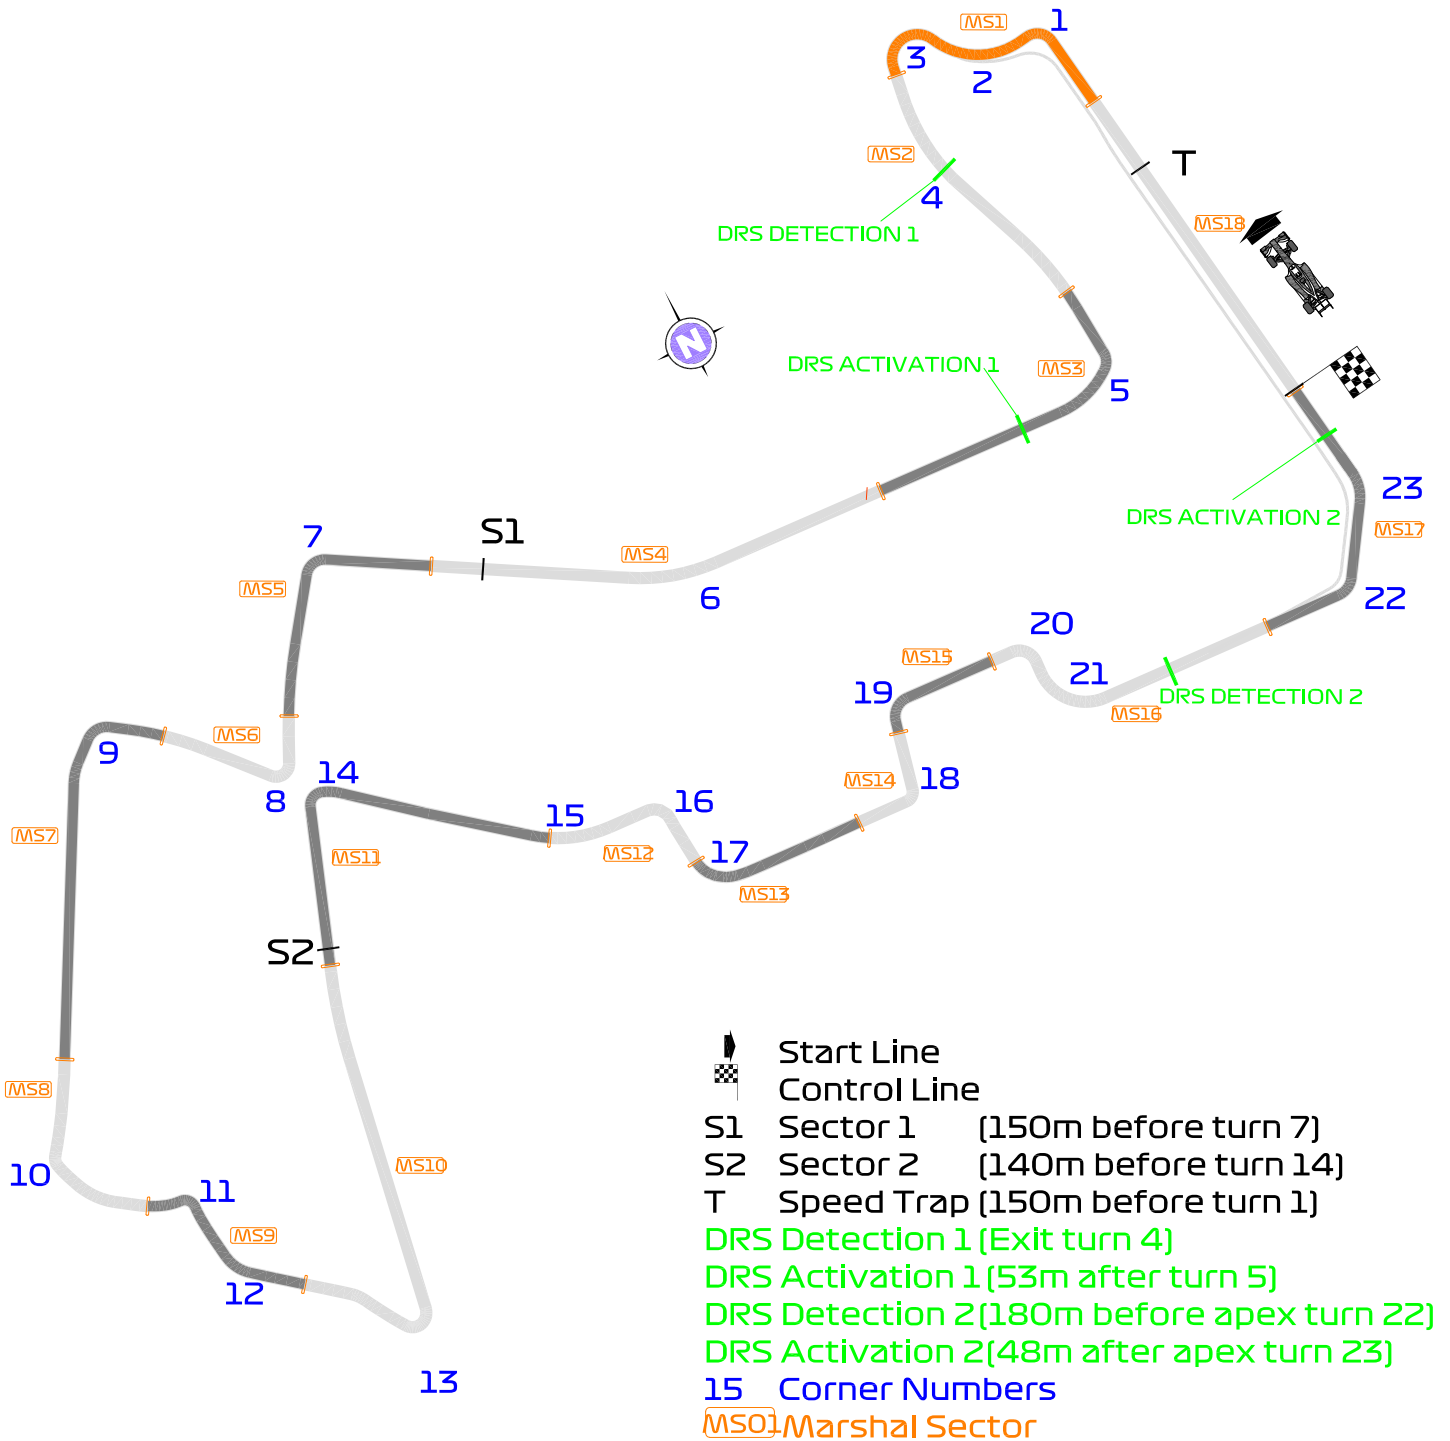

# FORMULA 1 2018 SINGAPORE AIRLINES SINGAPORE GRAND PRIX - Singapore

## Media Map

Circuit Centreline Length = 5.063km