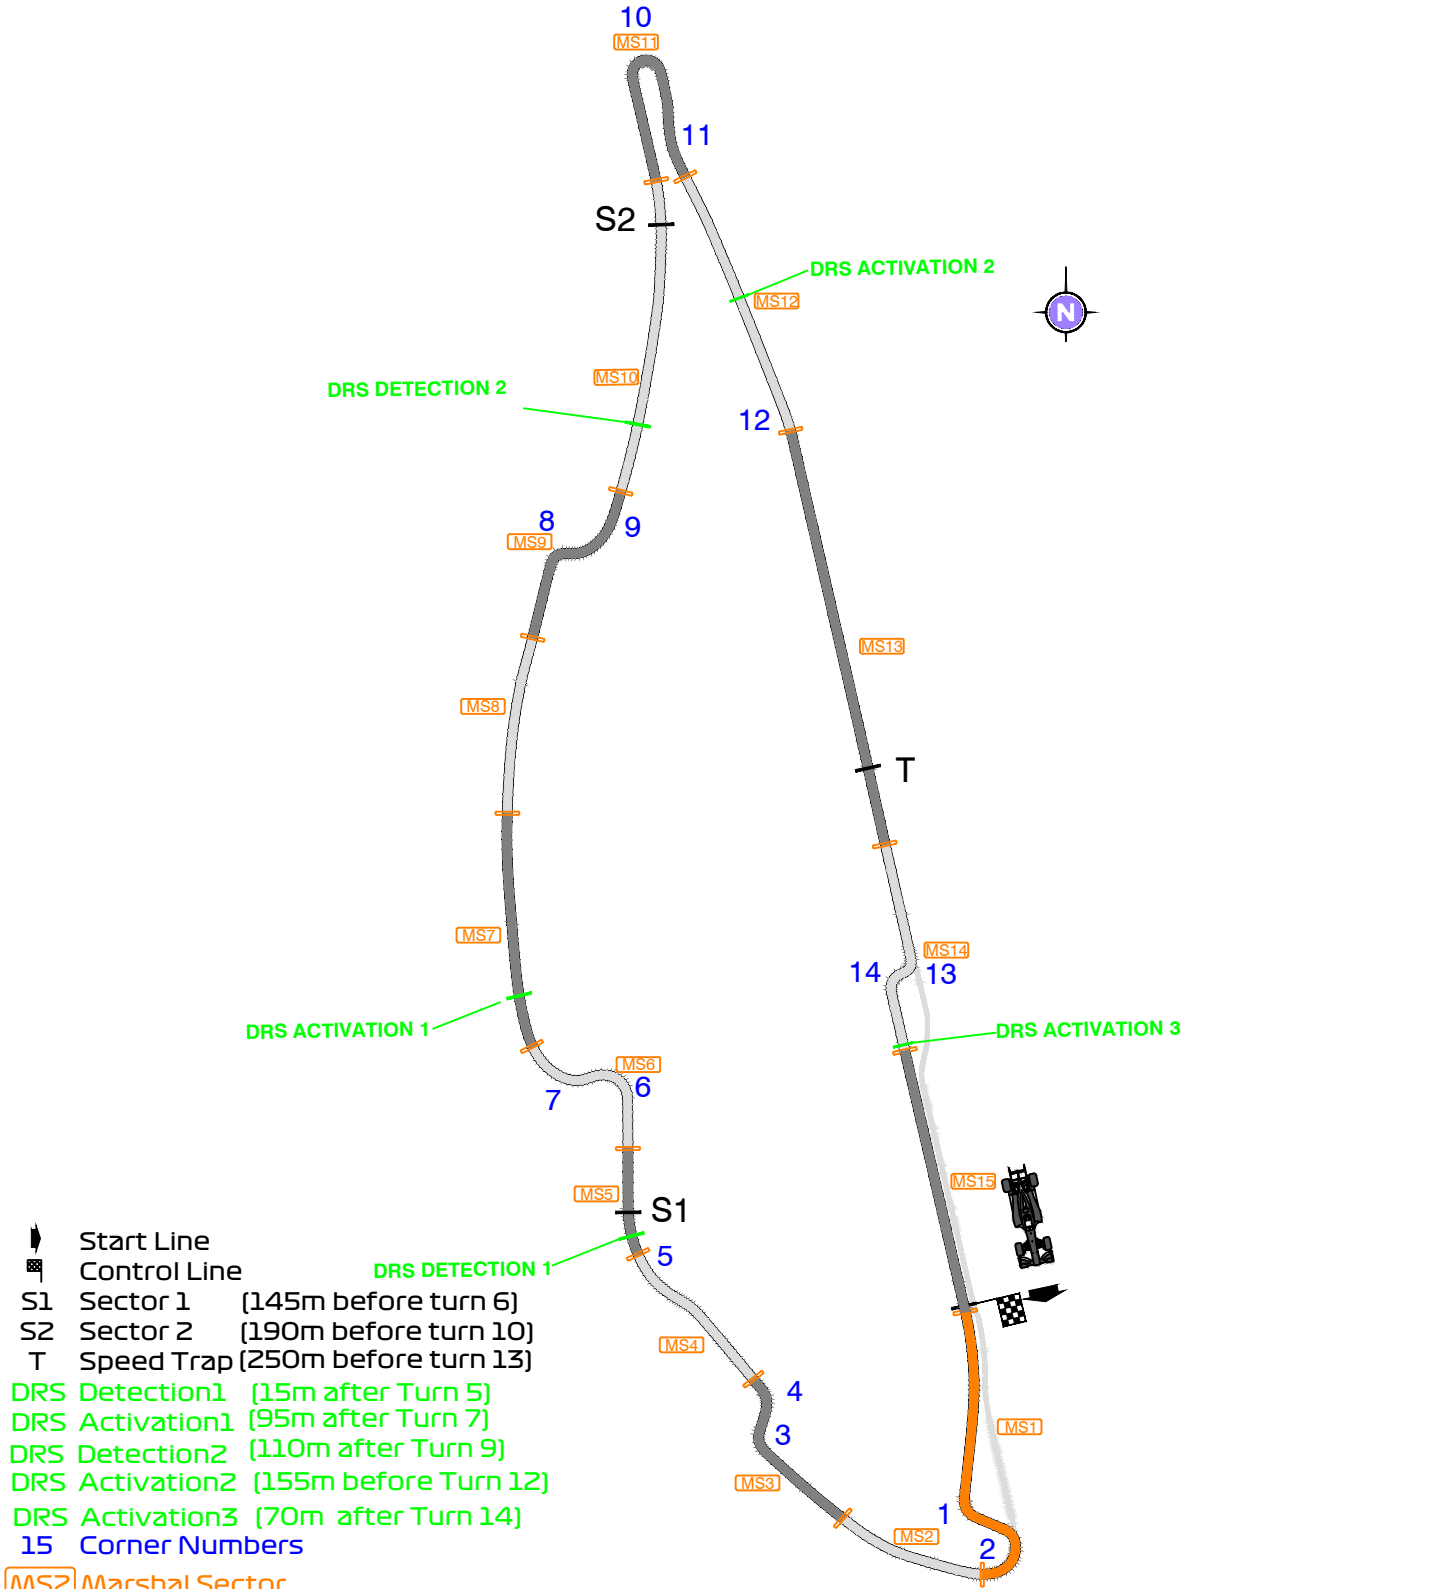

FORMULA 1 GRAND PRIX HEINEKEN DU CANADA 2018 - Montréal

Media Map

Circuit Centreline Length = 4.361 km