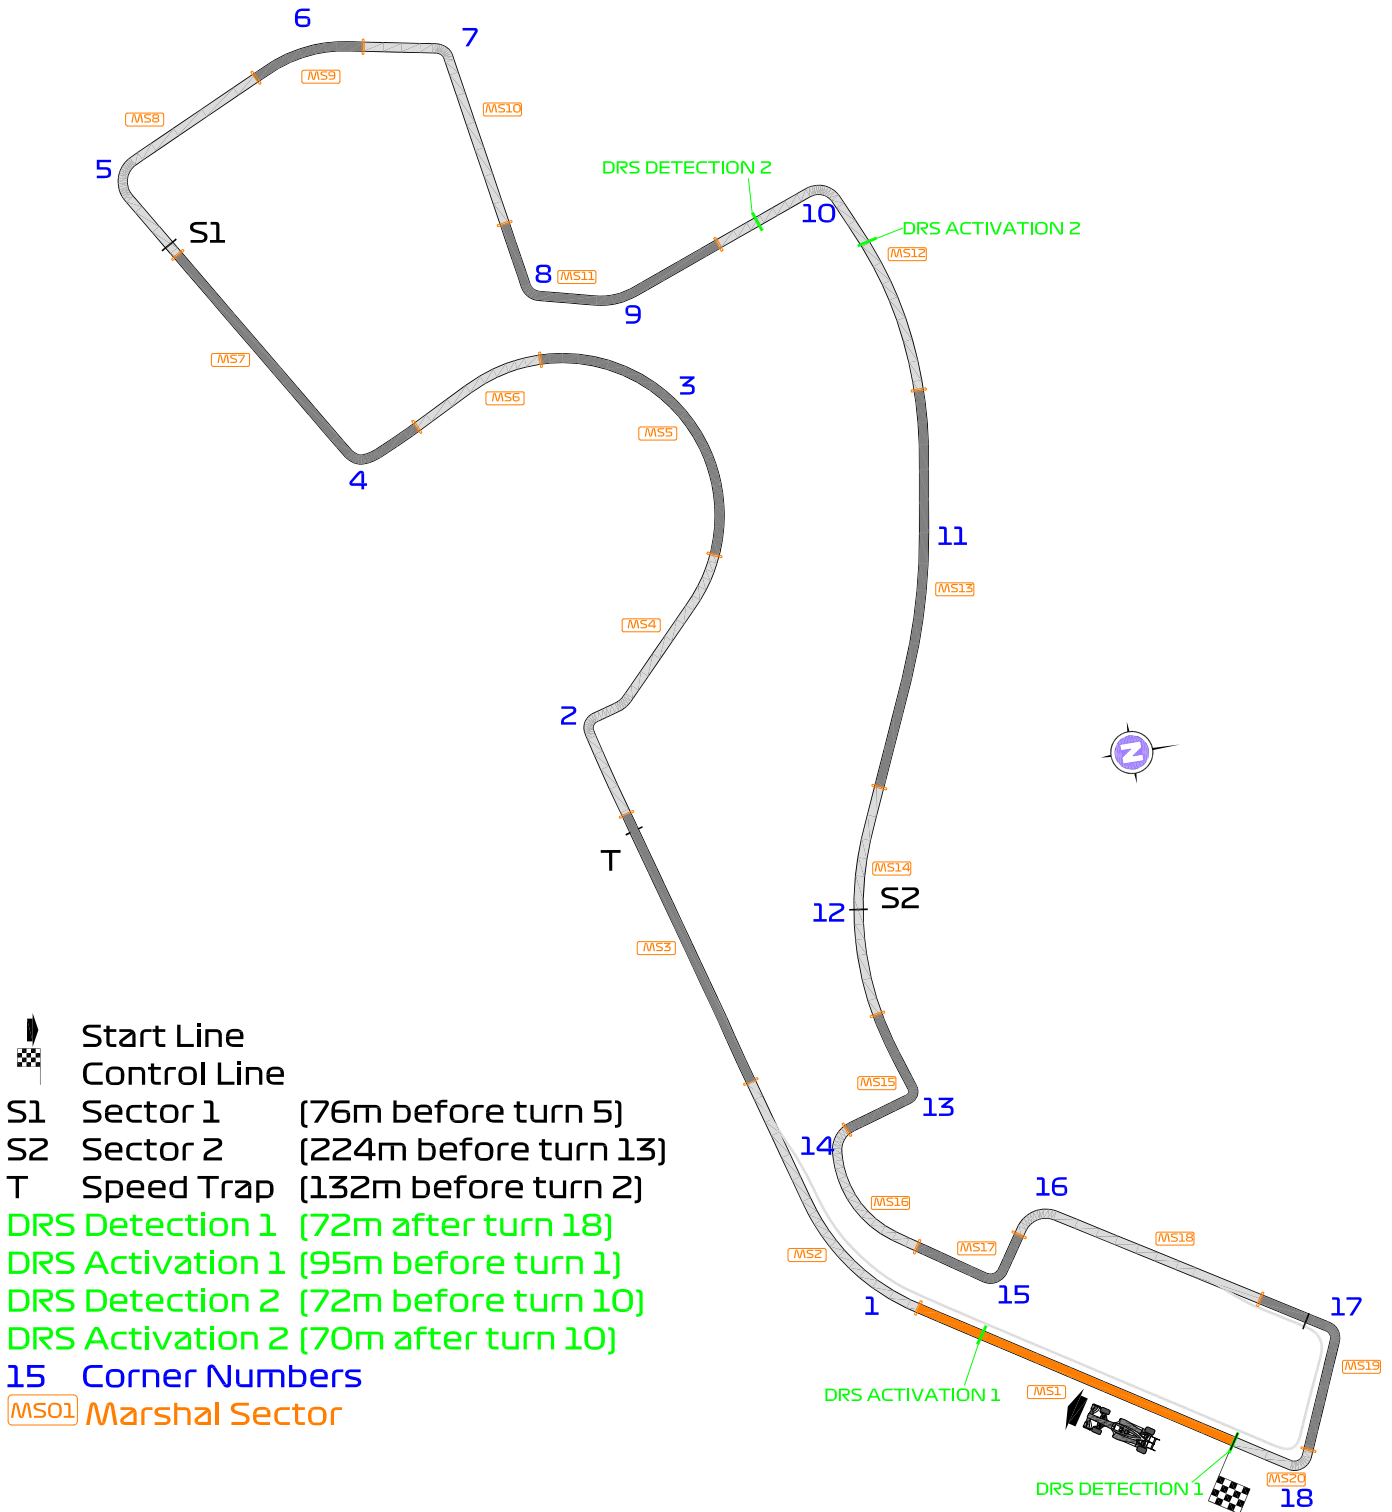

# FORMULA 1 VTB RUSSIAN GRAND PRIX 2019- Sochi

## Media Map

- Start Line
- Control Line
- S1 Sector 1 [76m before turn 5]
- S2 Sector 2 [224m before turn 13]
- T Speed Trap [132m before turn 2]
- DRS Detection 1 [72m after turn 18]
- DRS Activation 1 [95m before turn 1]
- DRS Detection 2 [72m before turn 10]
- DRS Activation 2 [70m after turn 10]
- 15 Corner Numbers
- Marshal Sector

Circuit Centreline Length = 5.848km