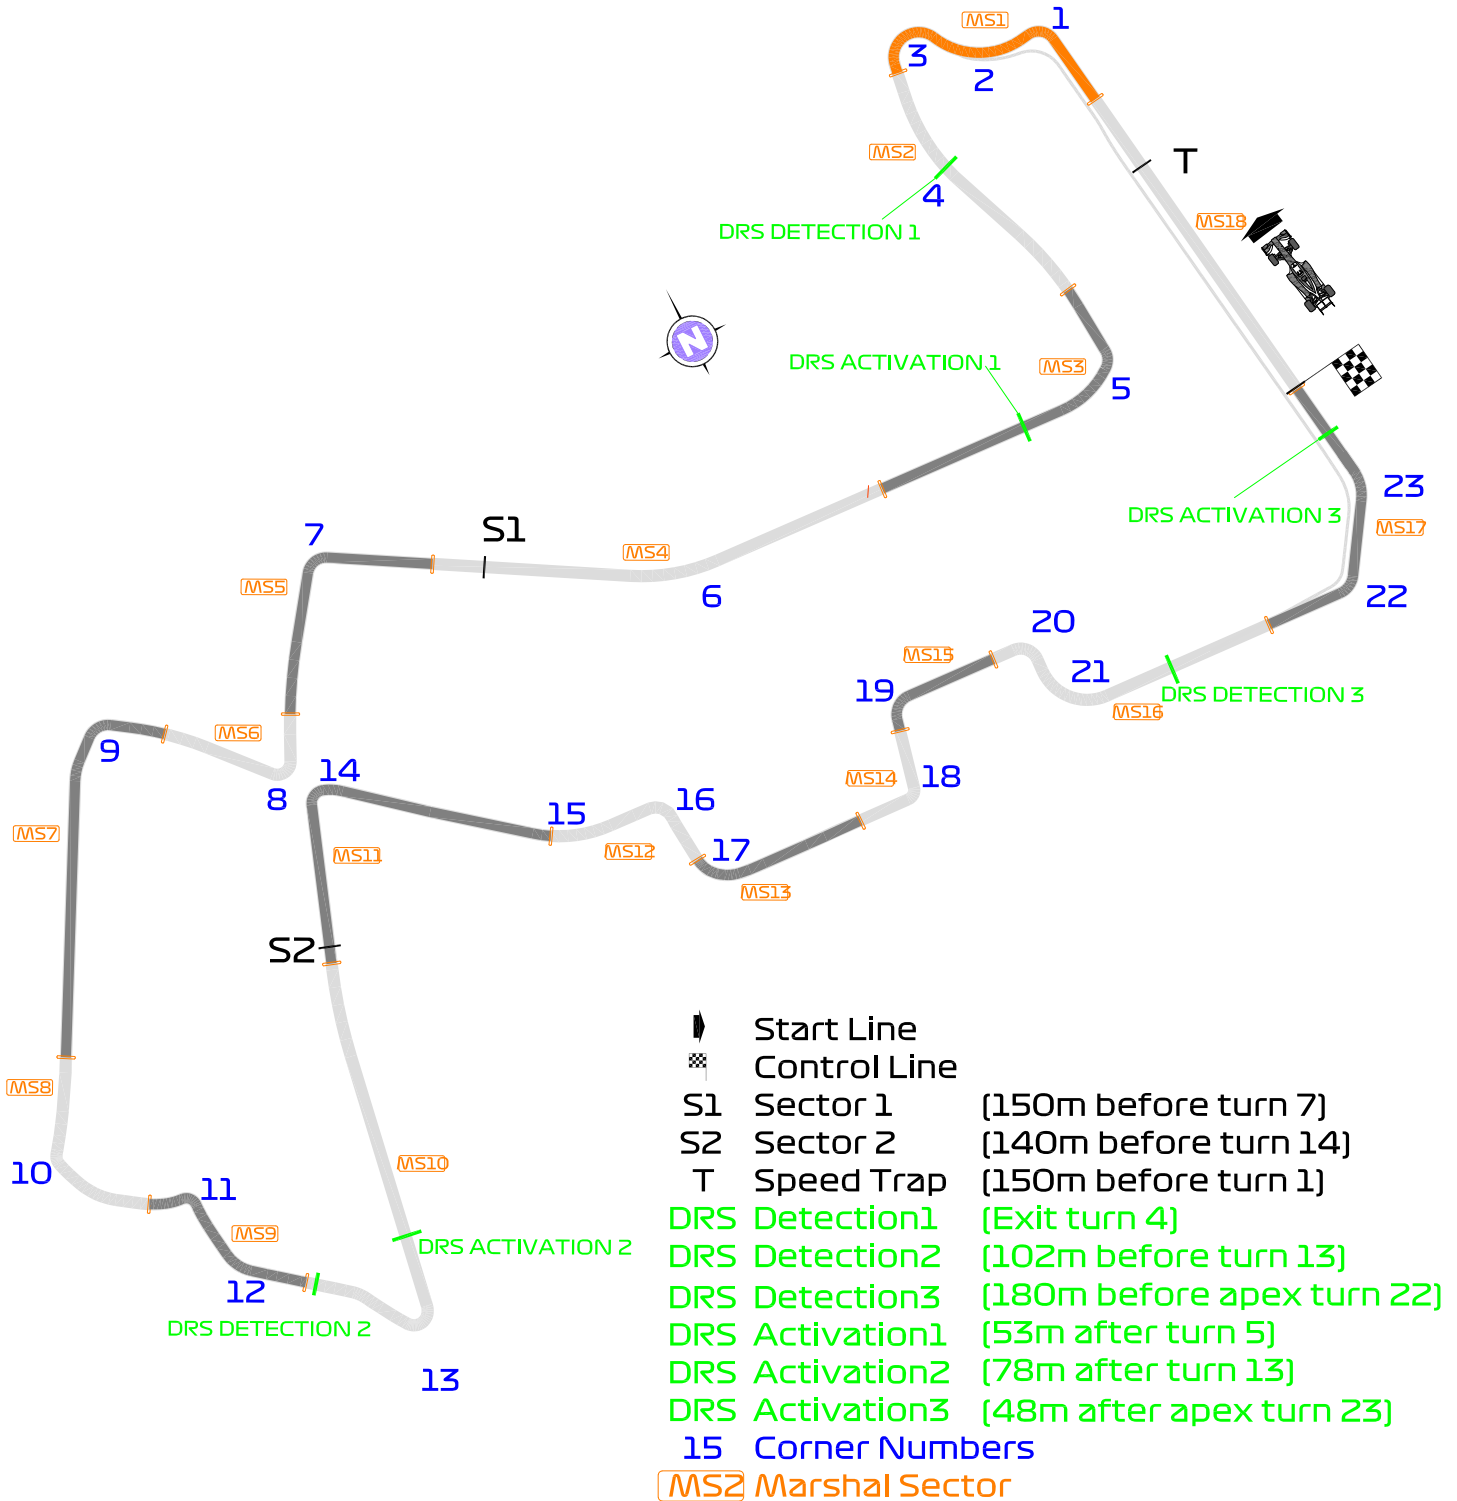

# FORMULA 1 SINGAPORE AIRLINES SINGAPORE GRAND PRIX 2019 - Singapore

## Media Map

Circuit Centreline Length = 5.063km