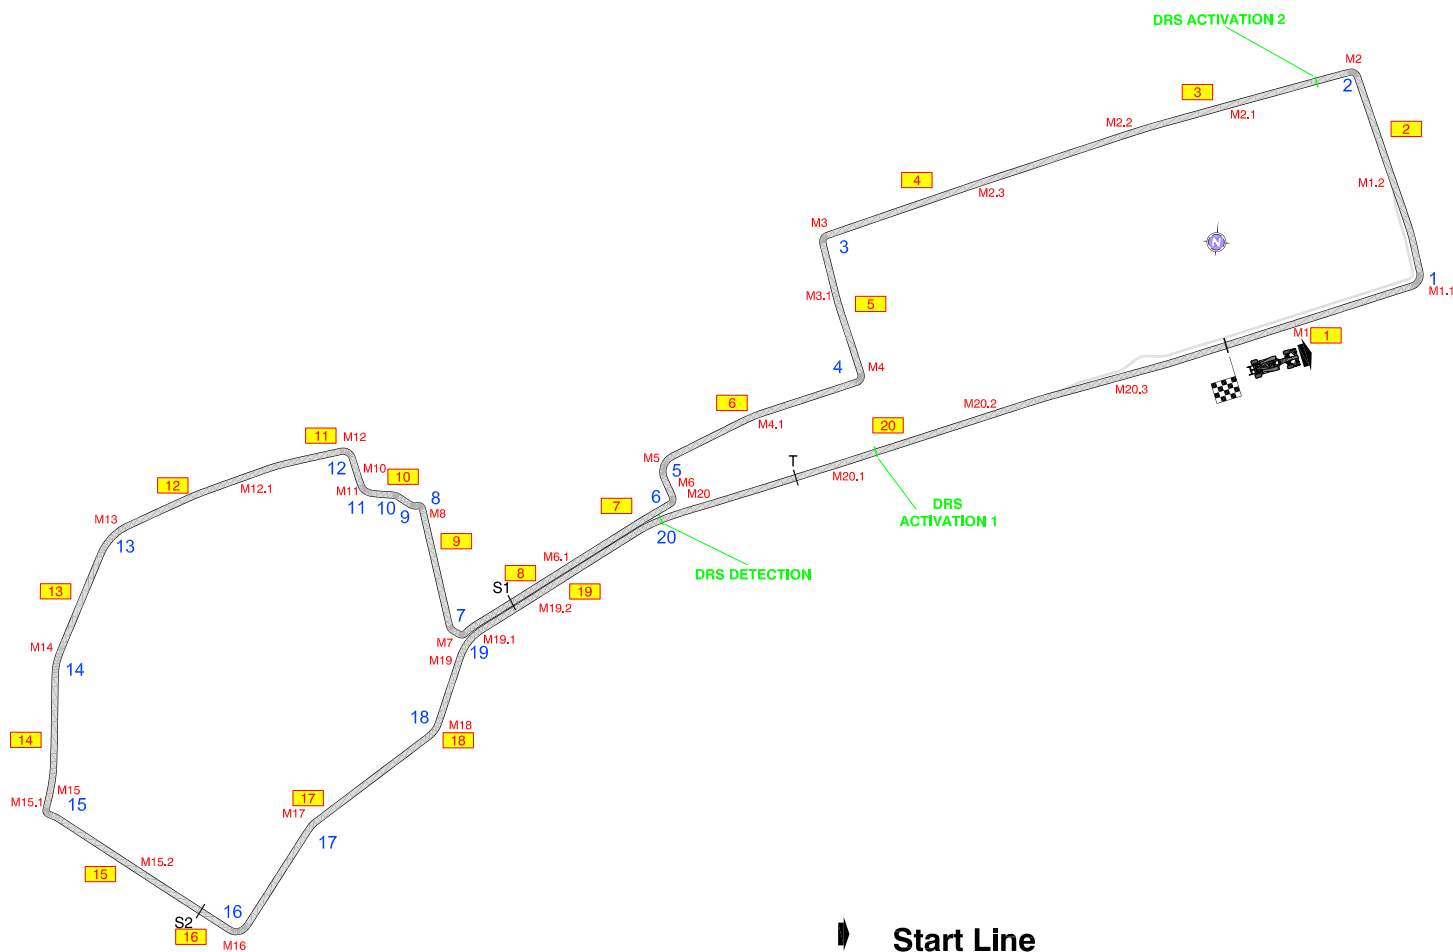

Gerd Ennser

Enzo Spano

Derek Daly

Anar Shukurov

The FIA Stewards of the Meeting

Circuit Map

- Start Line**
- Control Line**
- S1 Sector 1 (85m before Turn 7)**
- S2 Sector 2 (56m before Turn 16)**
- T Speed Trap (210m after Turn 20)**
- DRS Detection (On Turn 20)**
- DRS Activation 1 (347m after Turn 20)**
- DRS Activation 2 (54m after Turn 2)**
- 15 Corner Numbers**
- M22 Marshal Post**
- 22 FIA Marshal Light Number & Location**

Circuit Centreline Length = 6.003 km

2016 FORMULA 1 GRAND PRIX OF EUROPE - Baku