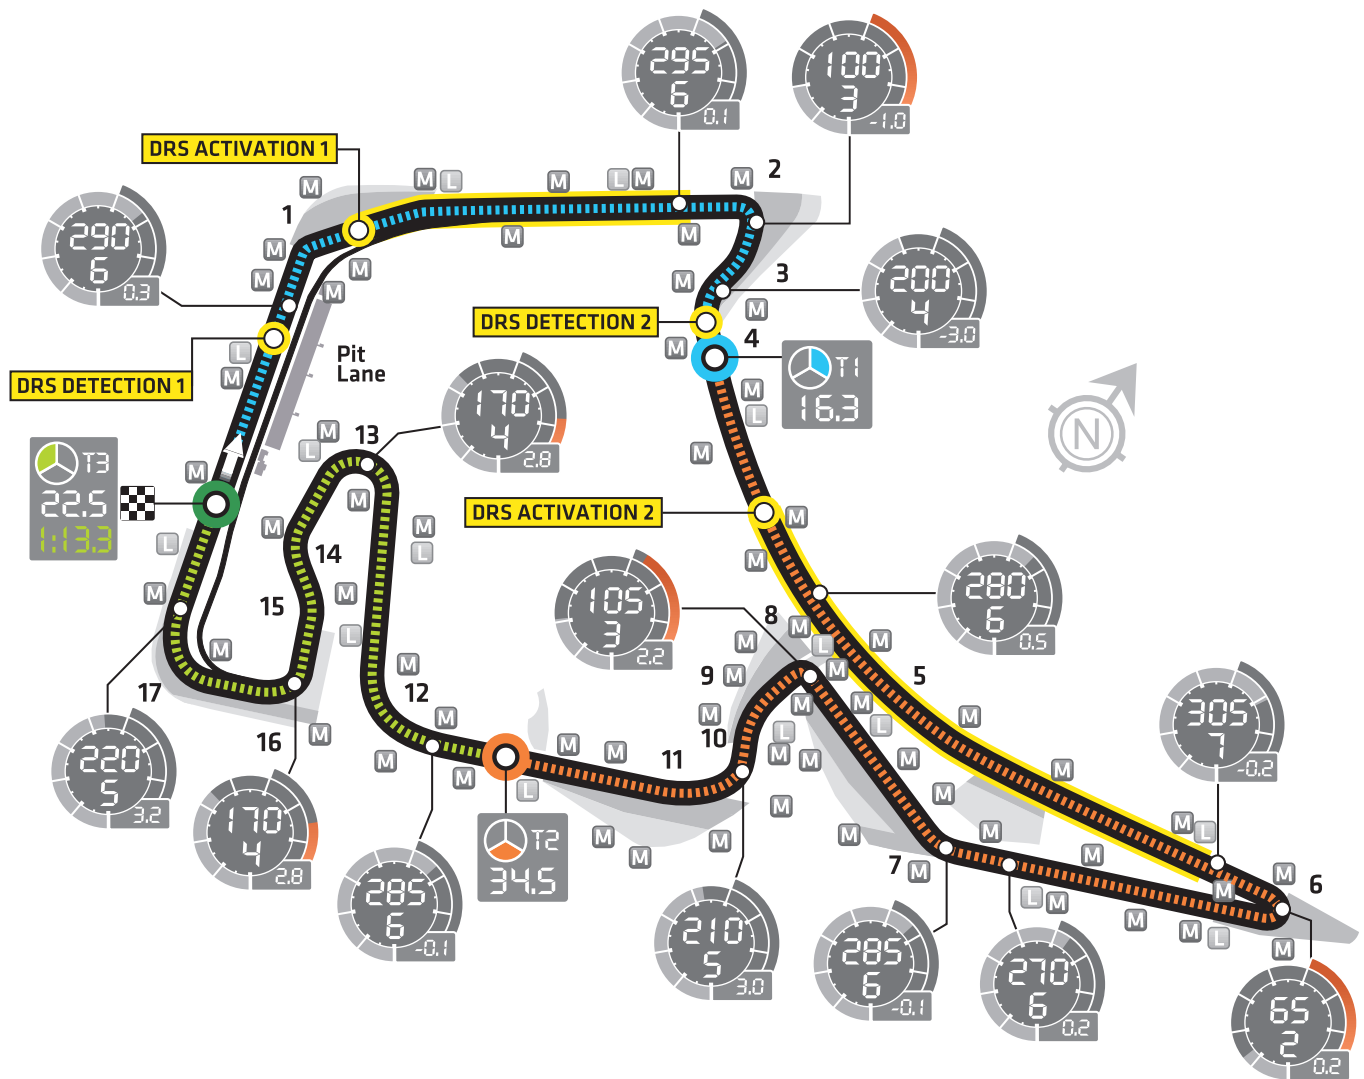

German GP

ROUND 10		START TIME	14:00 Local - 12:00 GMT
RACE DATE:	20 JUL 2014	CIRCUIT LENGTH:	4.574KM
CIRCUIT NAME:	HOCKENHEIMRING	RACE DISTANCE:	306.458KM
NUMBER OF LAPS:	67	LAP RECORD:	1:13.780 - K Raikkonen [2004]

<p>Speed Km/h</p> <p>Braking</p> <p>Lateral G-force</p> <p>Gear</p>	<p>Timing Sector</p> <p>Sector Time</p> <p>Lap Time</p>	<p>Sector 1</p> <p>Sector 2</p> <p>Sector 3</p>	<p>Circuit</p> <p>Safety Car</p> <p>Light Panels</p>	<p>Start</p> <p>Medical Car</p> <p>Run-off Areas</p>	<p>Finish</p> <p>Marshals</p> <p>Gravel Traps</p>
---	---	---	--	--	---