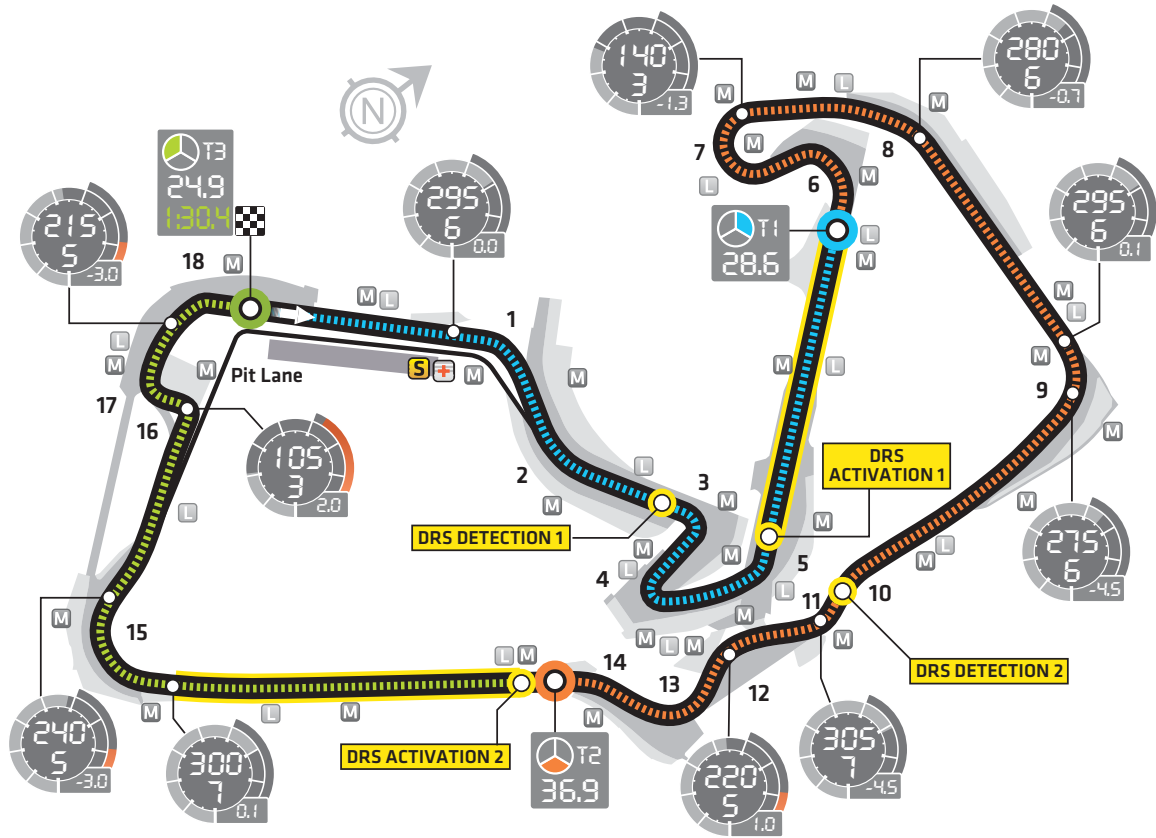

British GP

ROUND 09		START TIME	13:00 Local - 12:00 GMT
RACE DATE:	06 JUL 2014	CIRCUIT LENGTH:	5.891KM
CIRCUIT NAME:	SILVERSTONE	RACE DISTANCE:	306.198KM
NUMBER OF LAPS:	52	LAP RECORD:	1:30.874 F Alonso [2010]

Speed Km/h	Braking	Timing Sector	● Sector 1	■ Circuit	← Start	▣ Finish
Gear	Lateral G-force	● Sector Time	● Sector 2	S Safety Car	+ Medical Car	M Marshals
		● Lap Time	● Sector 3	L Light Panels	■ Run-off Areas	■ Gravel Traps