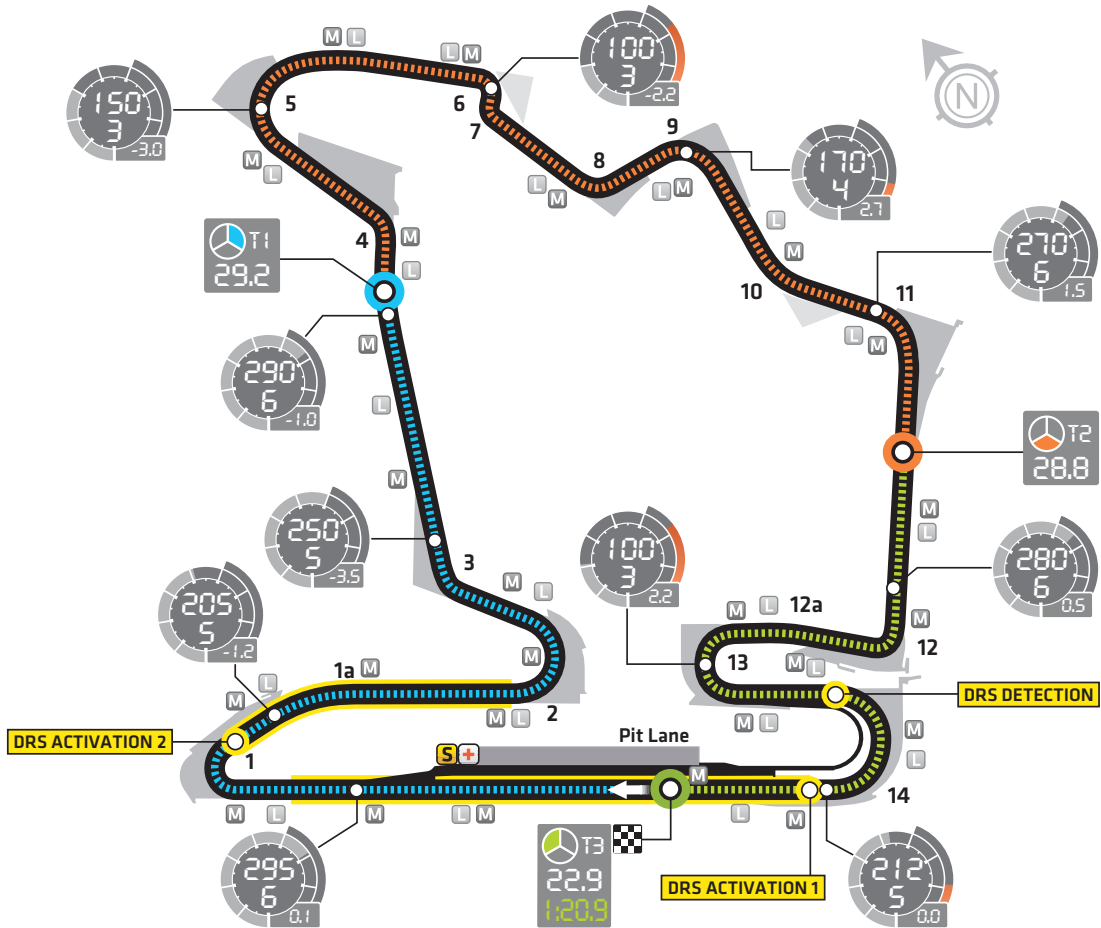

# Hungarian GP

<b>ROUND 10</b>		<b>START TIME</b>	14:00 Local - 12:00 GMT
<b>RACE DATE:</b>	28 JUL 2013	<b>CIRCUIT LENGTH:</b>	4.381KM
<b>CIRCUIT NAME:</b>	HUNGARORING	<b>RACE DISTANCE:</b>	306.630KM
<b>NUMBER OF LAPS:</b>	70	<b>LAP RECORD:</b>	1:19.071 - M Schumacher [2004]

<p>Speed Km/h</p> <p>Braking</p> <p>Lateral G-force</p> <p>Gear</p>	<p>Timing Sector</p> <p>Sector Time</p> <p>Lap Time</p>	<p>Sector 1</p> <p>Sector 2</p> <p>Sector 3</p>	<p>Circuit</p> <p>Safety Car</p> <p>Light Panels</p>	<p>Start</p> <p>Medical Car</p> <p>Run-off Areas</p>	<p>Finish</p> <p>Marshals</p> <p>Gravel Traps</p>
---	---	---	--	--	---