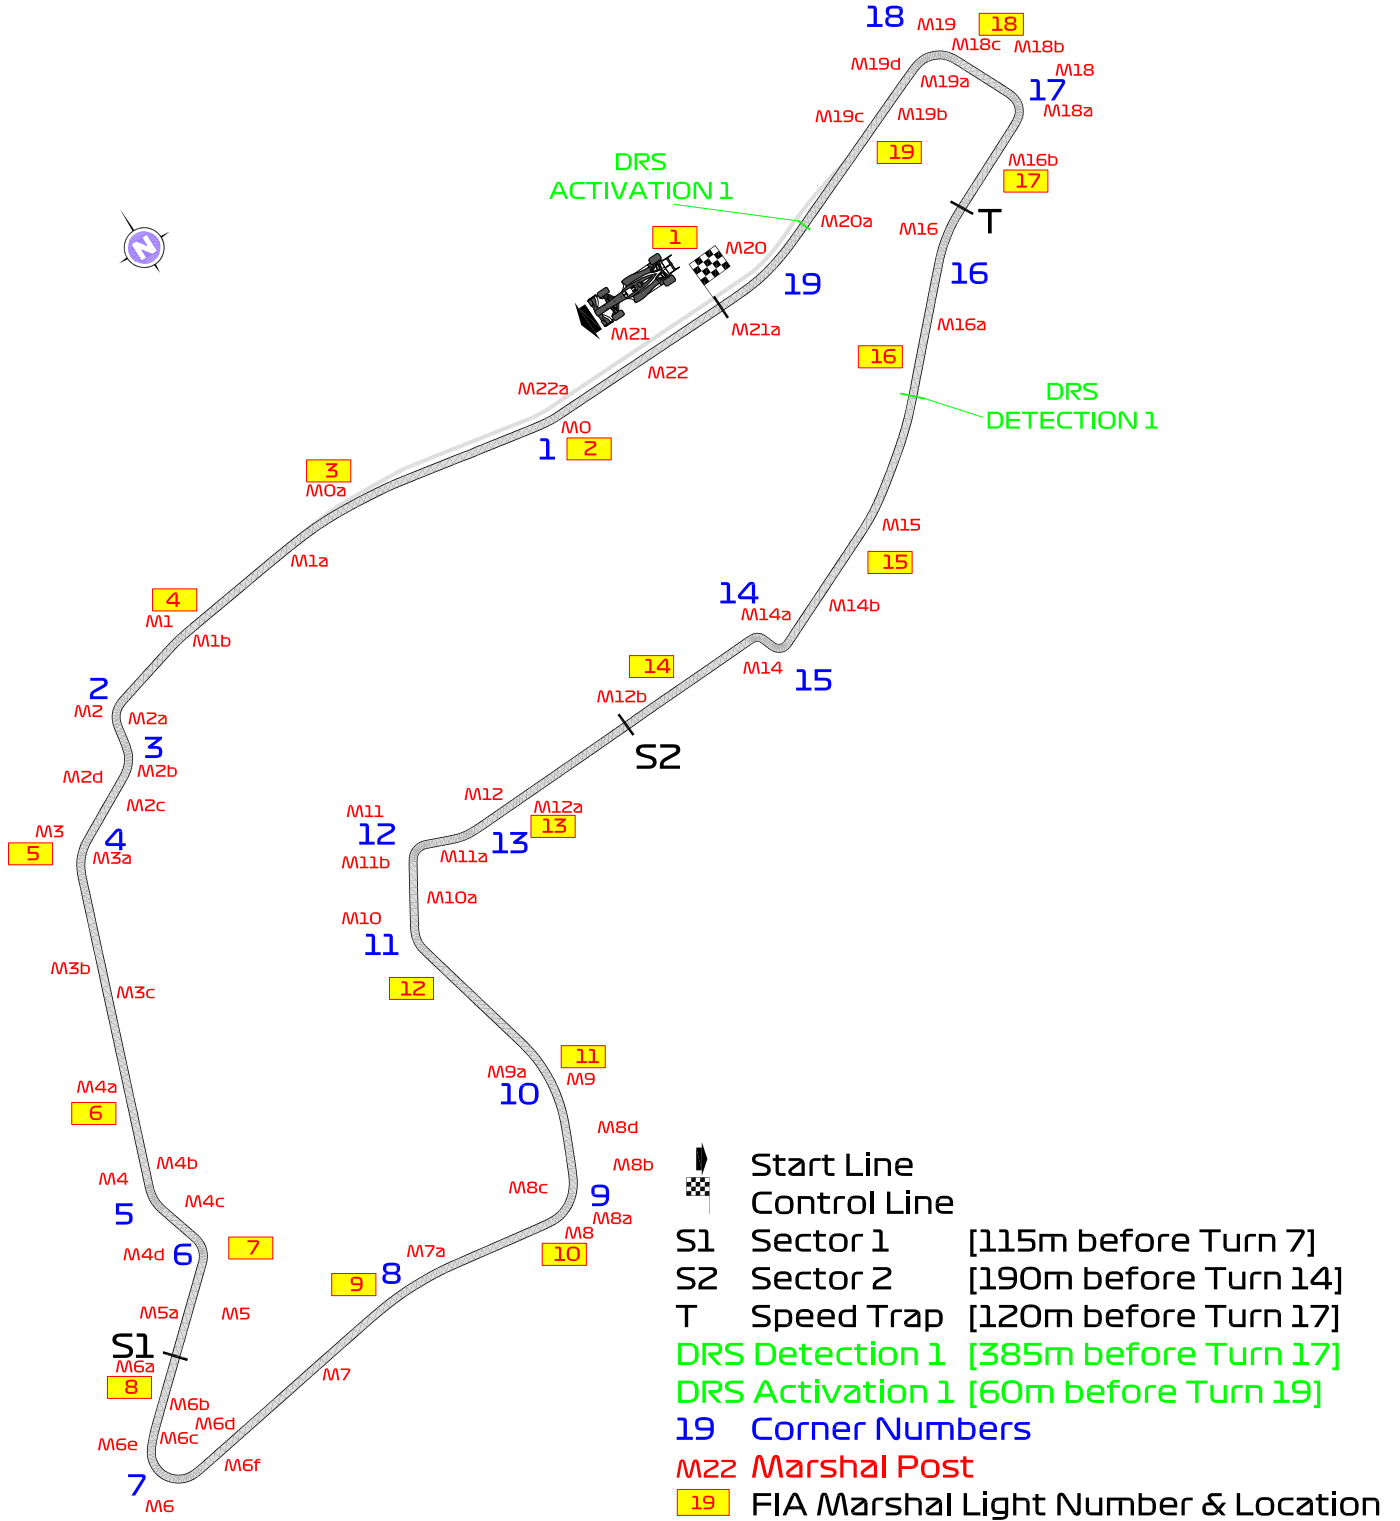

2022 EMILIA ROMAGNA GRAND PRIX

21 - 24 April 2022

From	The FIA Formula One Race Director	Document	5
To	All Teams, All Officials	Date	21 April 2022
		Time	12:35

Title Event Notes - Circuit Map v2
Description Event Notes - Circuit Map v2
Enclosed IMOLA_CIRCUIT_22 FIA_v3.pdf

Niels Wittich

The FIA Formula One Race Director

FORMULA 1 ROLEX GRAN PREMIO DEL MADE IN ITALY E DELL'EMILIA ROMAGNA 2022 · Imola

Circuit Map

- Start Line
- Control Line
- S1 Sector 1 [115m before Turn 7]
- S2 Sector 2 [190m before Turn 14]
- T Speed Trap [120m before Turn 17]
- DRS Detection 1 [385m before Turn 17]
- DRS Activation 1 [60m before Turn 19]
- 19 Corner Numbers
- M22 Marshal Post
- 19 FIA Marshal Light Number & Location

Circuit Centreline Length = 4.909km