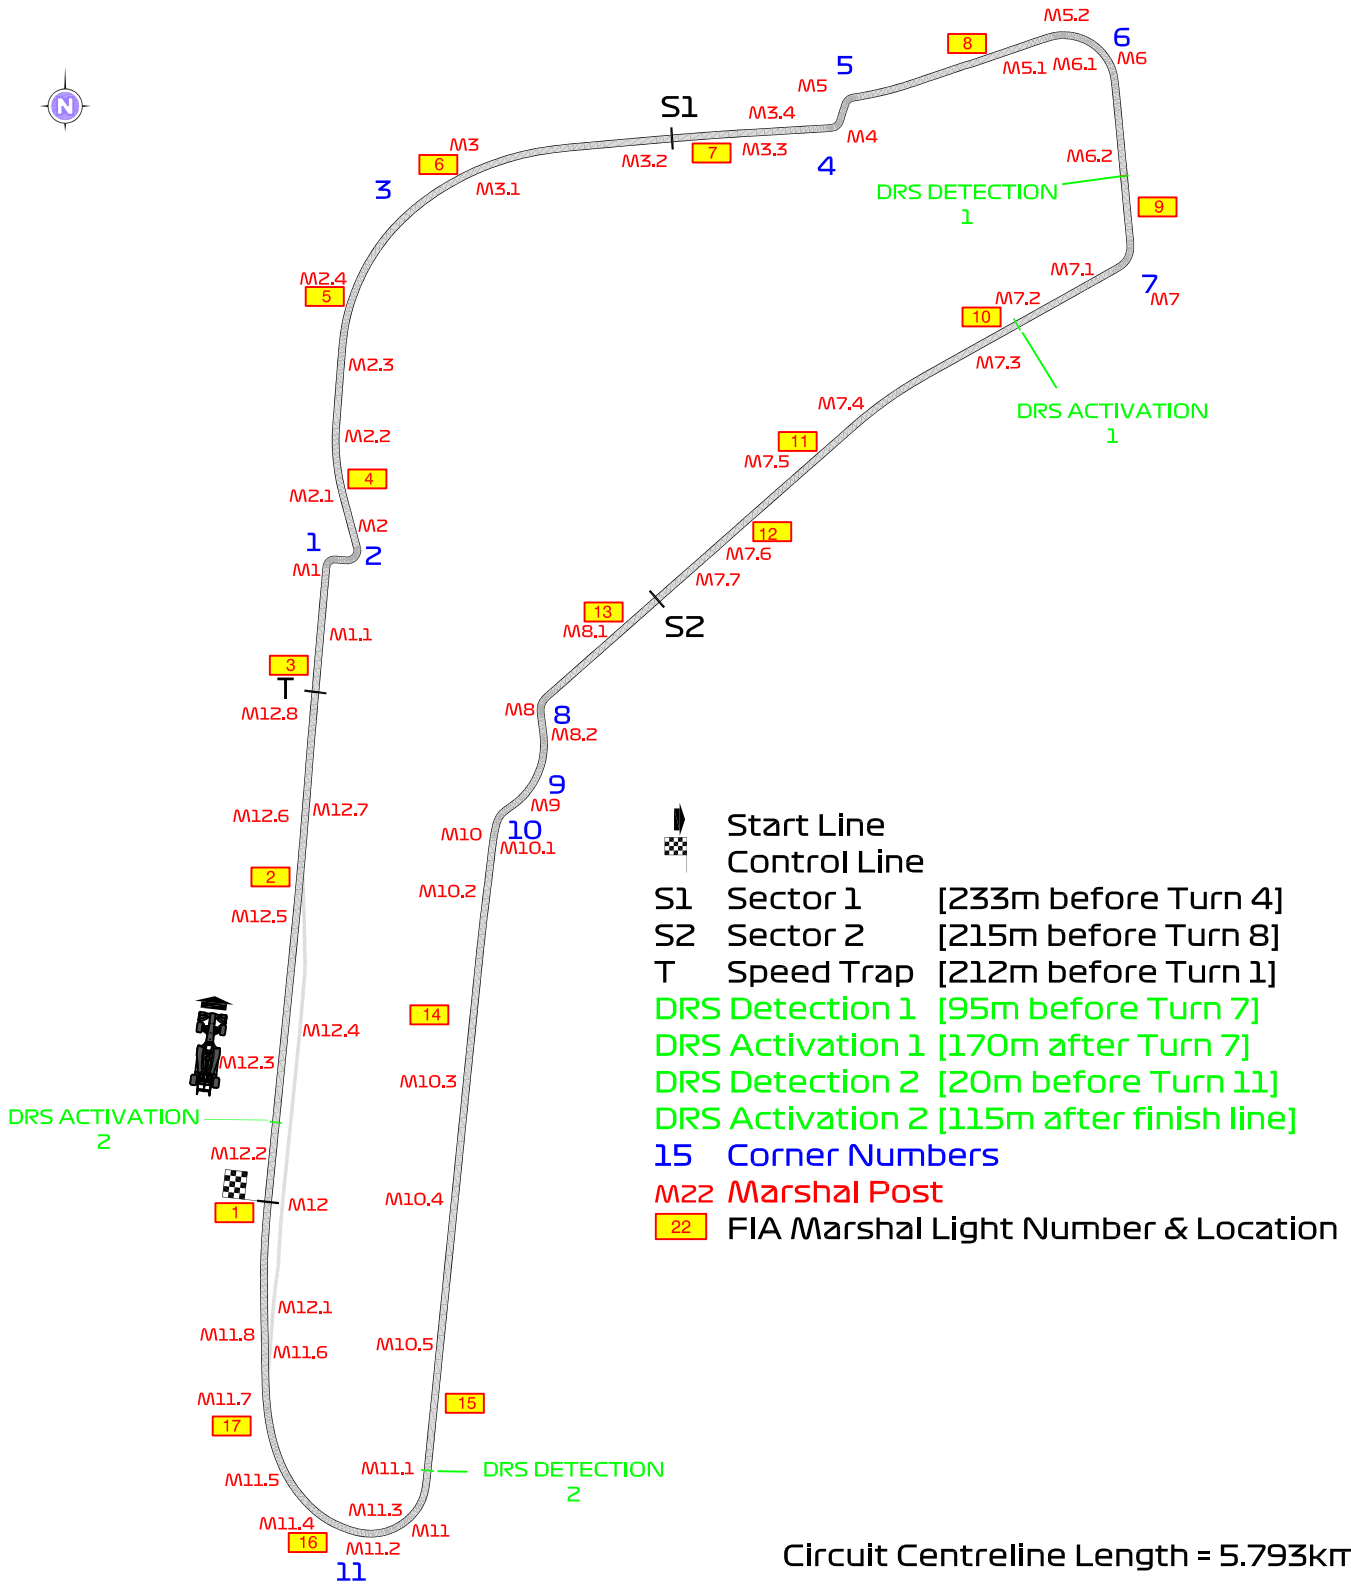

2021 MONZA EVENT

9 to 12 September 2021

From	The Stewards	Document	3
To	All Teams, All Officials	Date	09 September 2021
		Time	11:24

Title MONZA - circuit map V2
Description Updated track map V2
Enclosed Doc 03 - ITALY_CIRCUIT_21 FIA v2.pdf

Mathieu Remmerie

Tomas Kunc

Camilla Romano

The Stewards

FIA Formula 1 World Championship™

FORMULA 1 HEINEKEN GRAN PREMIO D'ITALIA 2021 - Monza

Circuit Map

- Start Line
- Control Line
- S1 Sector 1 [233m before Turn 4]
- S2 Sector 2 [215m before Turn 8]
- T Speed Trap [212m before Turn 1]
- DRS Detection 1 [95m before Turn 7]
- DRS Activation 1 [170m after Turn 7]
- DRS Detection 2 [20m before Turn 11]
- DRS Activation 2 [115m after finish line]
- 15 Corner Numbers
- M22 Marshal Post
- 22 FIA Marshal Light Number & Location

Circuit Centreline Length = 5.793km