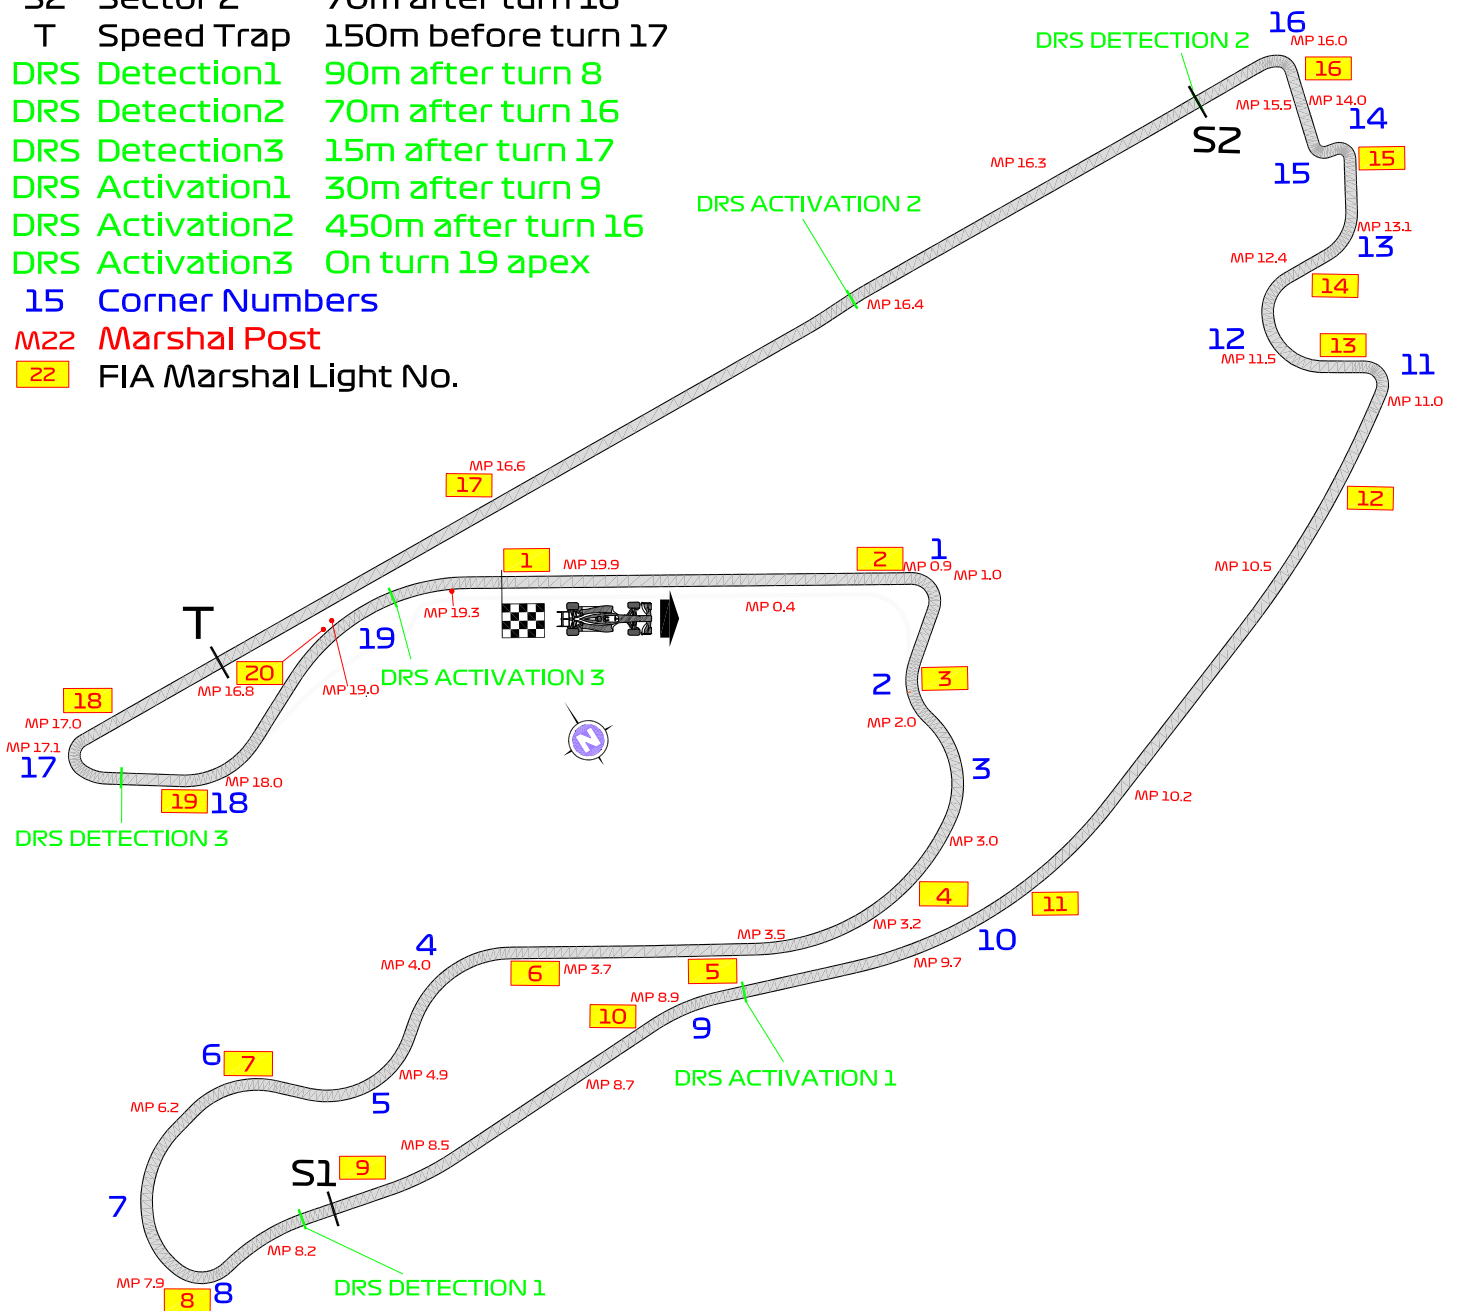

Niels Wittich

The FIA Formula One Race Director

FORMULA 1 CRYPTO.COM MIAMI GRAND PRIX 2022 - Miami

Circuit Map

- Start Line
- Control Line
- S1 Sector 1 110m after turn 8
- S2 Sector 2 70m after turn 16
- T Speed Trap 150m before turn 17
- DRS Detection1 90m after turn 8
- DRS Detection2 70m after turn 16
- DRS Detection3 15m after turn 17
- DRS Activation1 30m after turn 9
- DRS Activation2 450m after turn 16
- DRS Activation3 On turn 19 apex
- 15 Corner Numbers
- M22 Marshal Post
- 22 FIA Marshal Light No.

Circuit Centreline Length = 5.412km