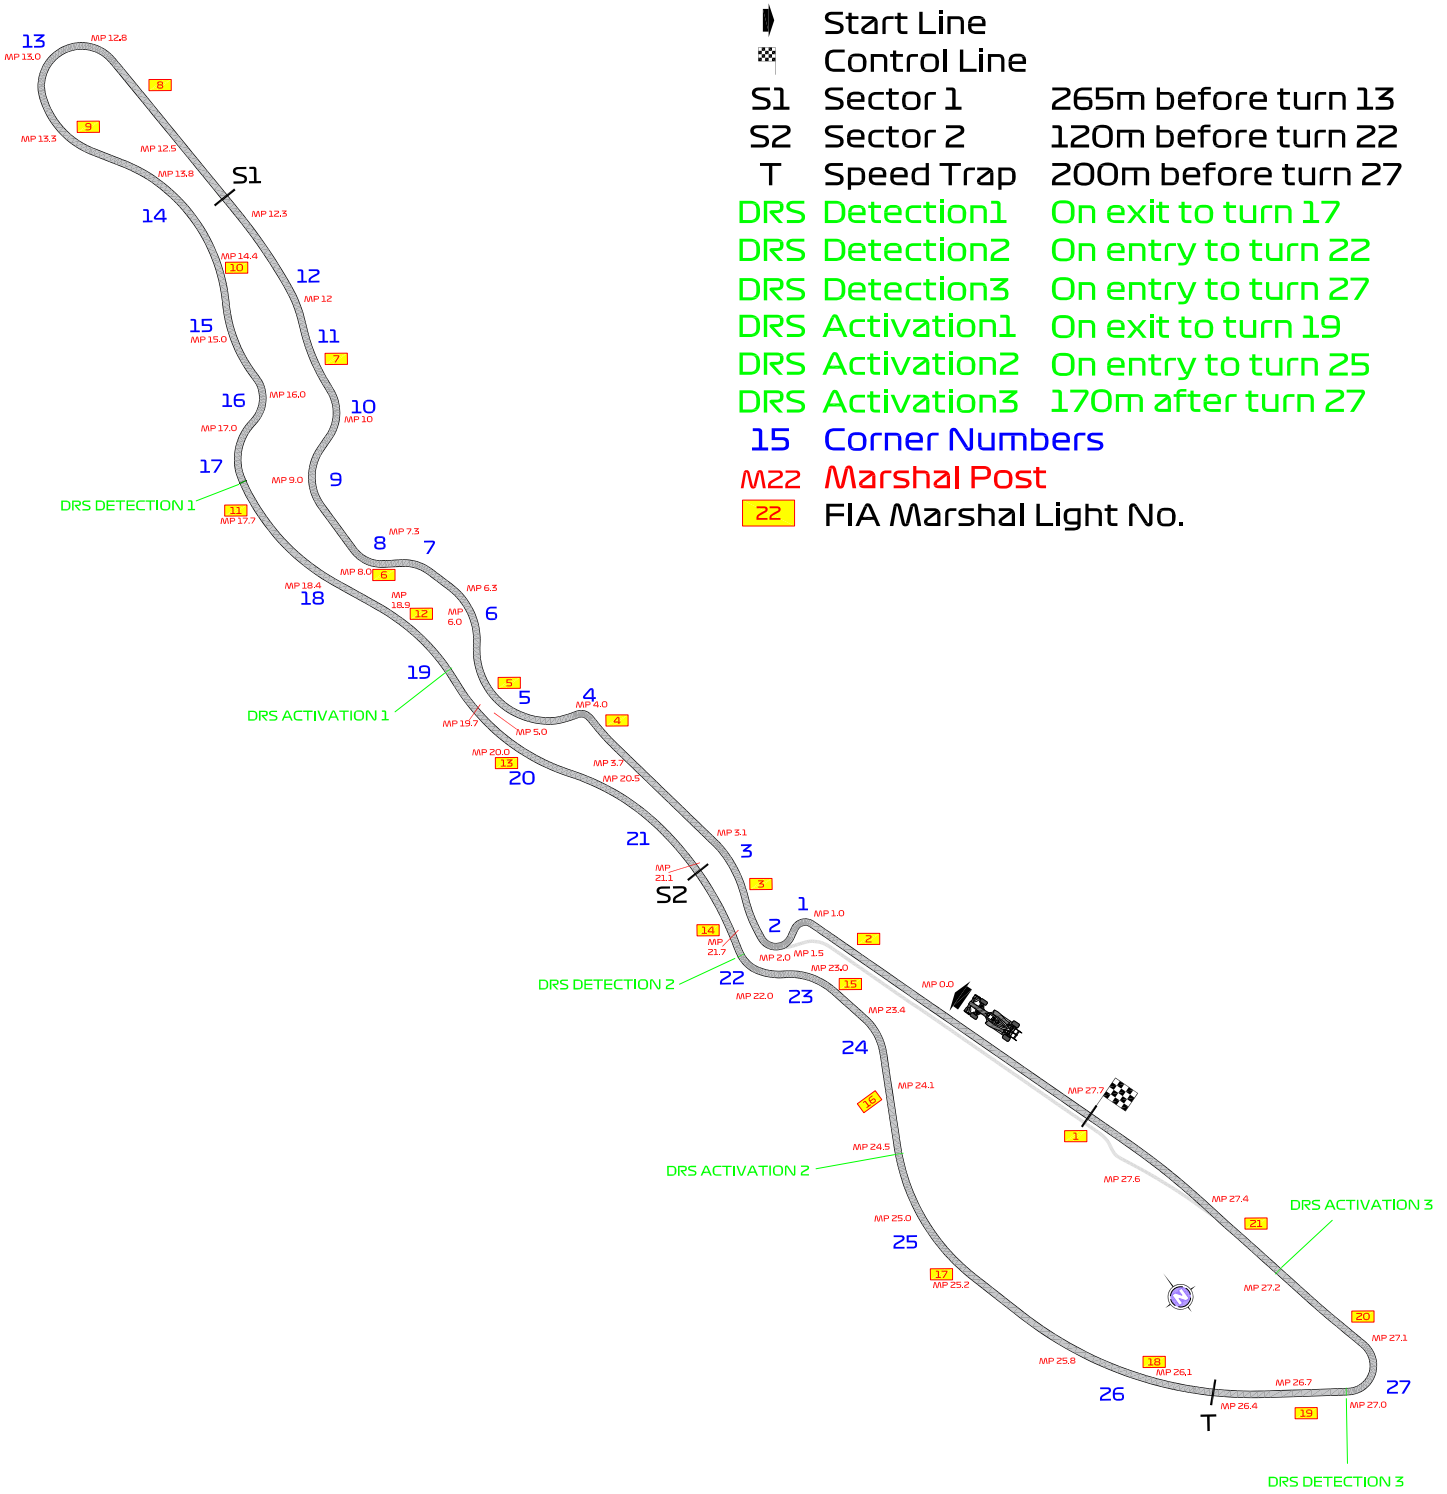

2021 JEDDAH EVENT

2 to 5 December 2021

From	The Stewards	Document	2
To	All Teams, All Officials	Date	02 December 2021
		Time	12:27

Title Track Map - Jeddah 2021
Description Track Map - Jeddah 2021
Enclosed Doc 2 - Track Map - SAUDI_CIRCUIT_21 FIAv2.pdf

Dennis Dean

Mazen Al-Hilli

Abdul Jalil Bouterji

The Stewards

FORMULA 1 STC SAUDI ARABIAN GRAND PRIX 2021 - Jeddah

Circuit Map

- Start Line
- Control Line
- S1 Sector 1 265m before turn 13
- S2 Sector 2 120m before turn 22
- T Speed Trap 200m before turn 27
- DRS Detection1 On exit to turn 17
- DRS Detection2 On entry to turn 22
- DRS Detection3 On entry to turn 27
- DRS Activation1 On exit to turn 19
- DRS Activation2 On entry to turn 25
- DRS Activation3 170m after turn 27
- 15 Corner Numbers
- M22 Marshal Post
- 22 FIA Marshal Light No.

Circuit Length = 6.174km