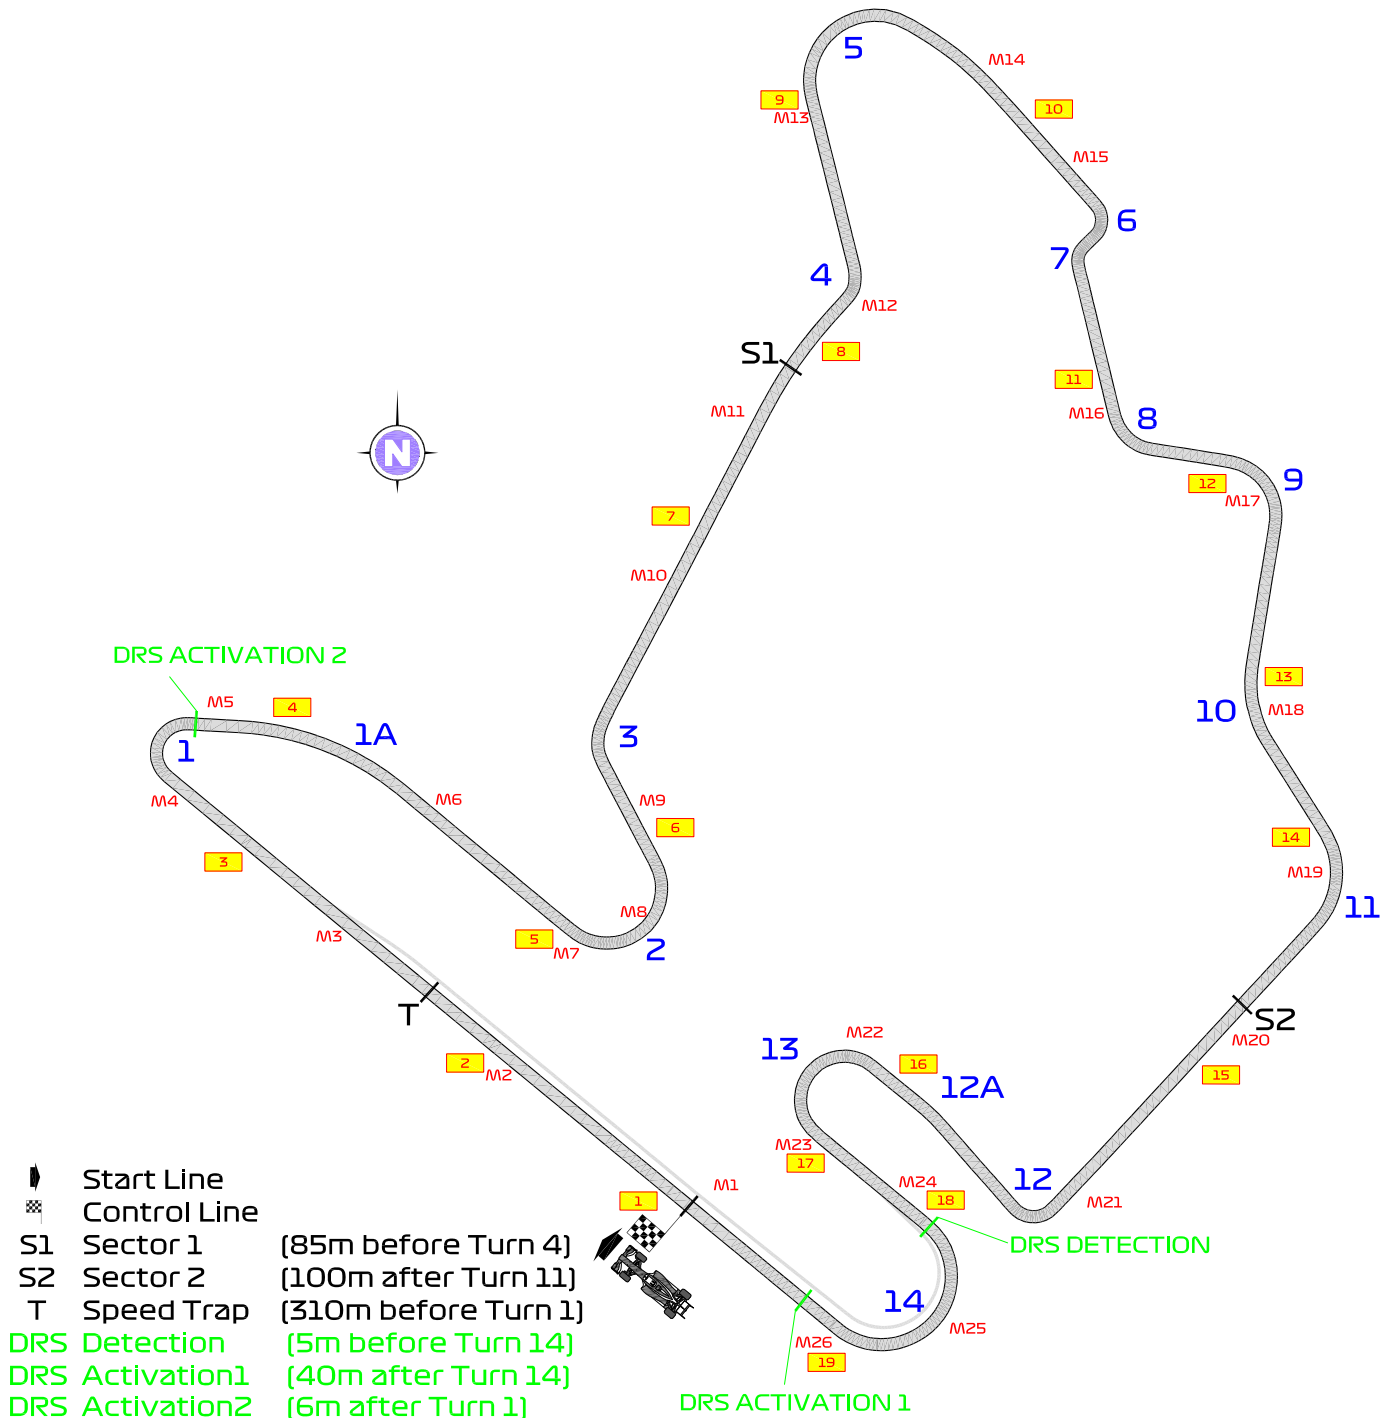

2020 BUDAPEST EVENT

16 to 19 July 2020

From	The Stewards	Document	2
To	All Teams, All Officials	Date	16 July 2020
		Time	09:29

Title Circuit Map - Budapest
Description Circuit Map - Budapest
Enclosed HUNGARY_CIRCUIT_20 FIA v1.pdf

Achim Loth

Paolo Longoni

Istvan Moni

The Stewards

FIA Formula 1 World Championship™

FORMULA 1 ARAMCO MAGYAR NAGYDÍJ 2020 - Budapest

Circuit Map

- Start Line
- Control Line
- S1 Sector 1 (85m before Turn 4)
- S2 Sector 2 (100m after Turn 11)
- T Speed Trap (310m before Turn 1)
- DRS Detection (5m before Turn 14)
- DRS Activation1 (40m after Turn 14)
- DRS Activation2 (6m after Turn 1)
- 15 Corner Numbers
- M22 Marshal Post
- FIA Marshal Light No.

Circuit Centreline Length = 4.381km