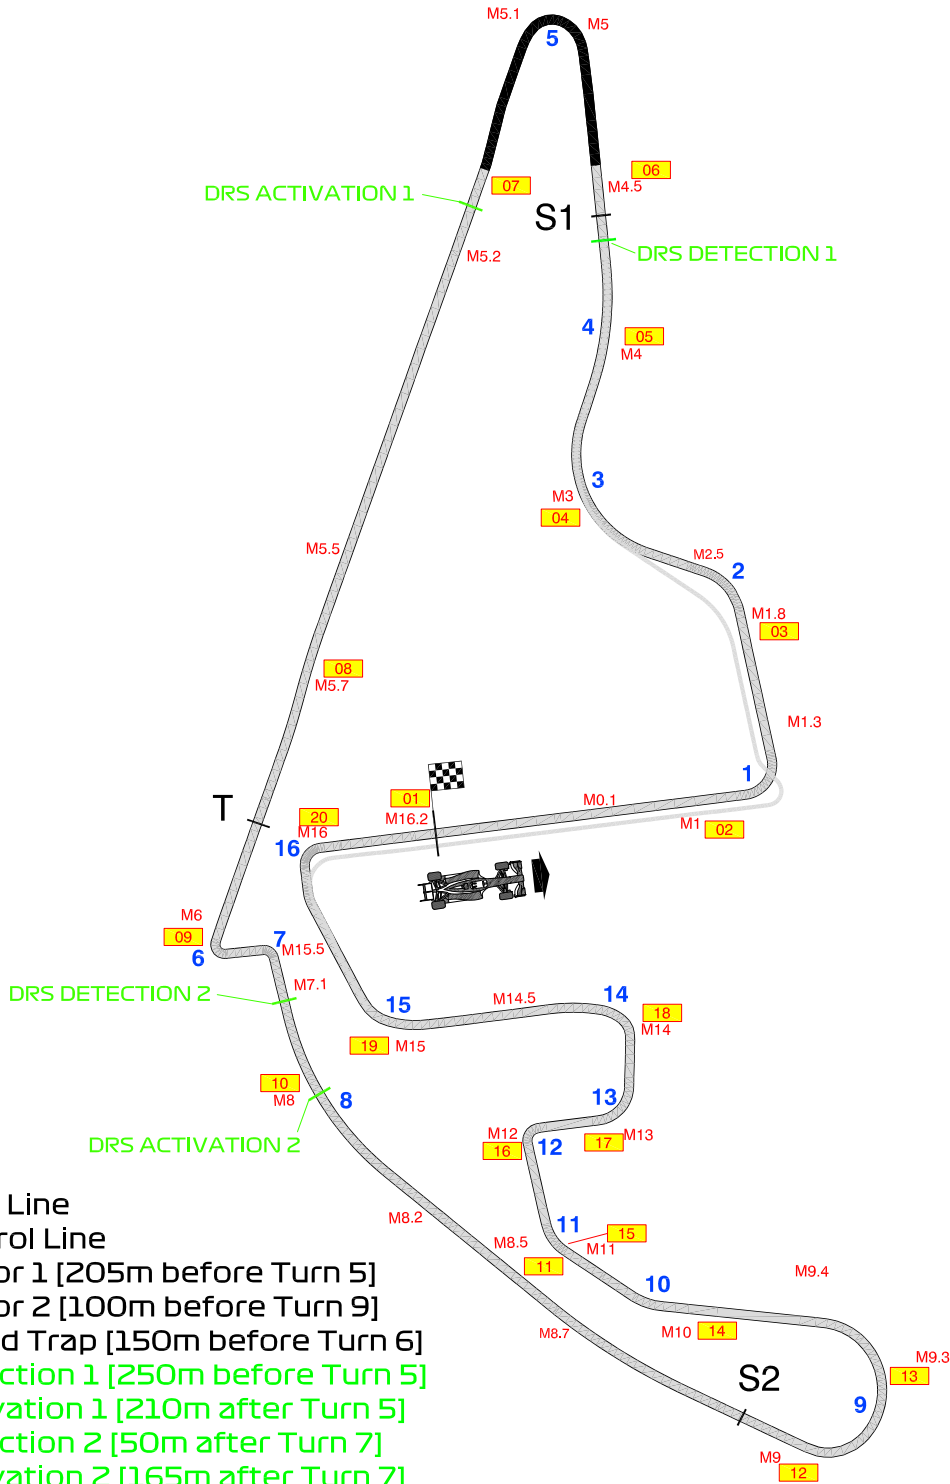

Dennis Dean

Silvia Bellot

Alqassim Hamidaddin

The Stewards

FIA Formula 1 World Championship™

FORMULA 1 ETIHAD AIRWAYS ABU DHABI GRAND PRIX 2022 - Yas Viceroy Hotel

Circuit Map

- Start Line
- Control Line
- S1** Sector 1 [205m before Turn 5]
- S2** Sector 2 [100m before Turn 9]
- T** Speed Trap [150m before Turn 6]
- DRS Detection 1** [250m before Turn 5]
- DRS Activation 1** [210m after Turn 5]
- DRS Detection 2** [50m after Turn 7]
- DRS Activation 2** [165m after Turn 7]
- 16** Corner Numbers
- M22** Marshal Post
- 22** FIA Marshal Light Number & Location

Circuit Centreline Length = 5.281km