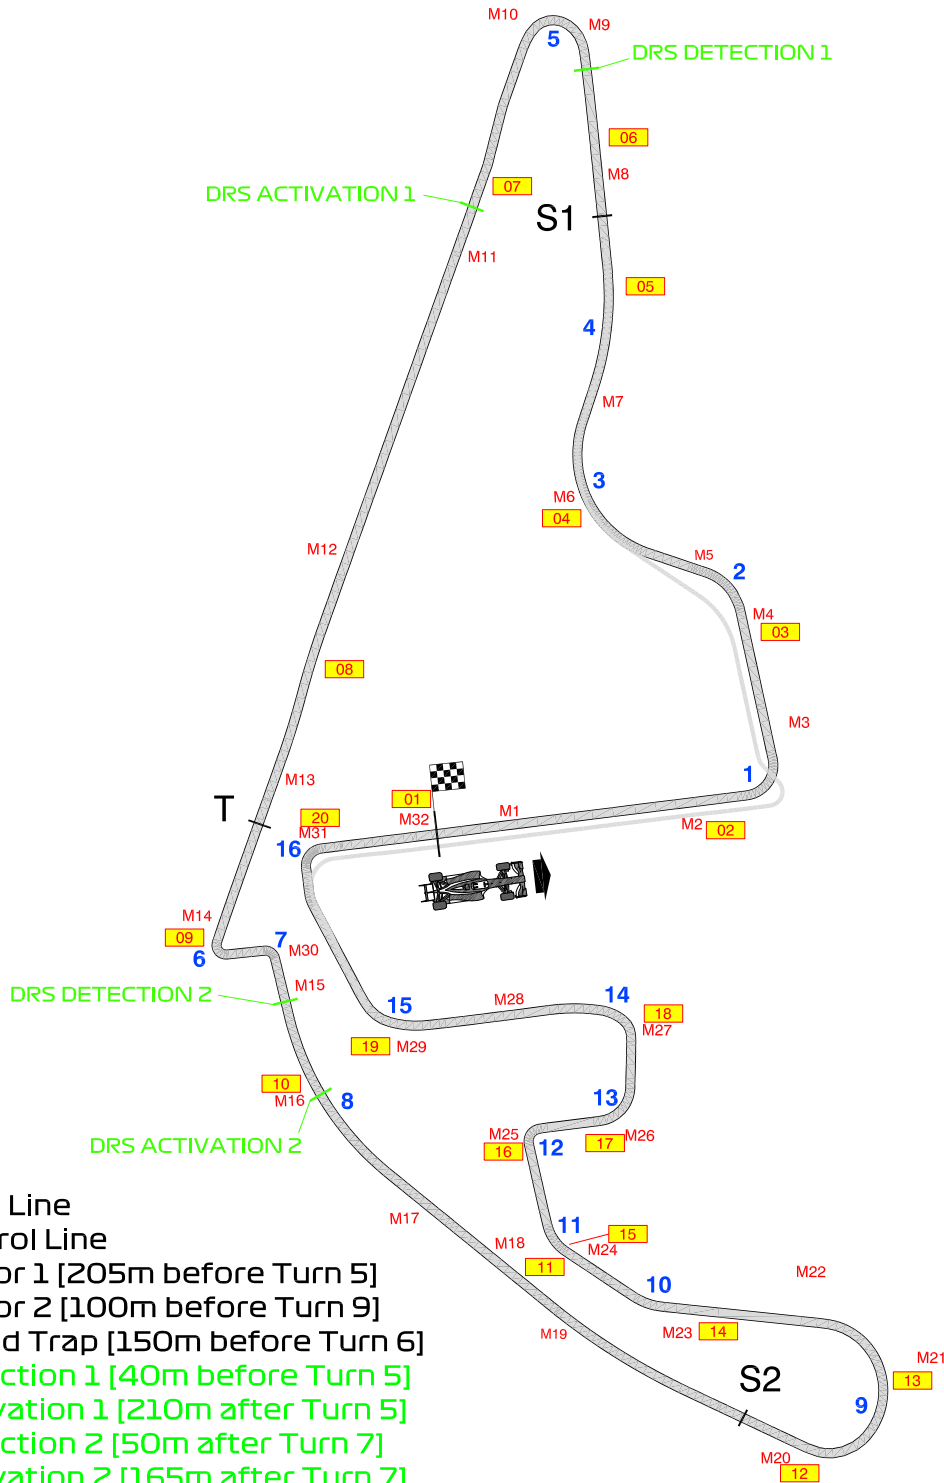

## 2021 YAS MARINA EVENT

9 to 12 December 2021

---

<b>From</b>	The Stewards	<b>Document</b>	1
<b>To</b>	All Teams, All Officials	<b>Date</b>	09 December 2021
		<b>Time</b>	10:45

---

**Title** Circuit Map - Yas Marina 2021  
**Description** Circuit Map - Yas Marina 2021  
**Enclosed** ABU\_DHABI\_CIRCUIT\_21 FIA\_P.pdf

## Circuit Map

- Start Line
- Control Line
- S1** Sector 1 [205m before Turn 5]
- S2** Sector 2 [100m before Turn 9]
- T** Speed Trap [150m before Turn 6]
- DRS Detection 1** [40m before Turn 5]
- DRS Activation 1** [210m after Turn 5]
- DRS Detection 2** [50m after Turn 7]
- DRS Activation 2** [165m after Turn 7]
- 16** Corner Numbers
- M22** Marshal Post
- 22** FIA Marshal Light Number & Location

**PROVISIONAL**  
Circuit Centreline Length = 5.281km