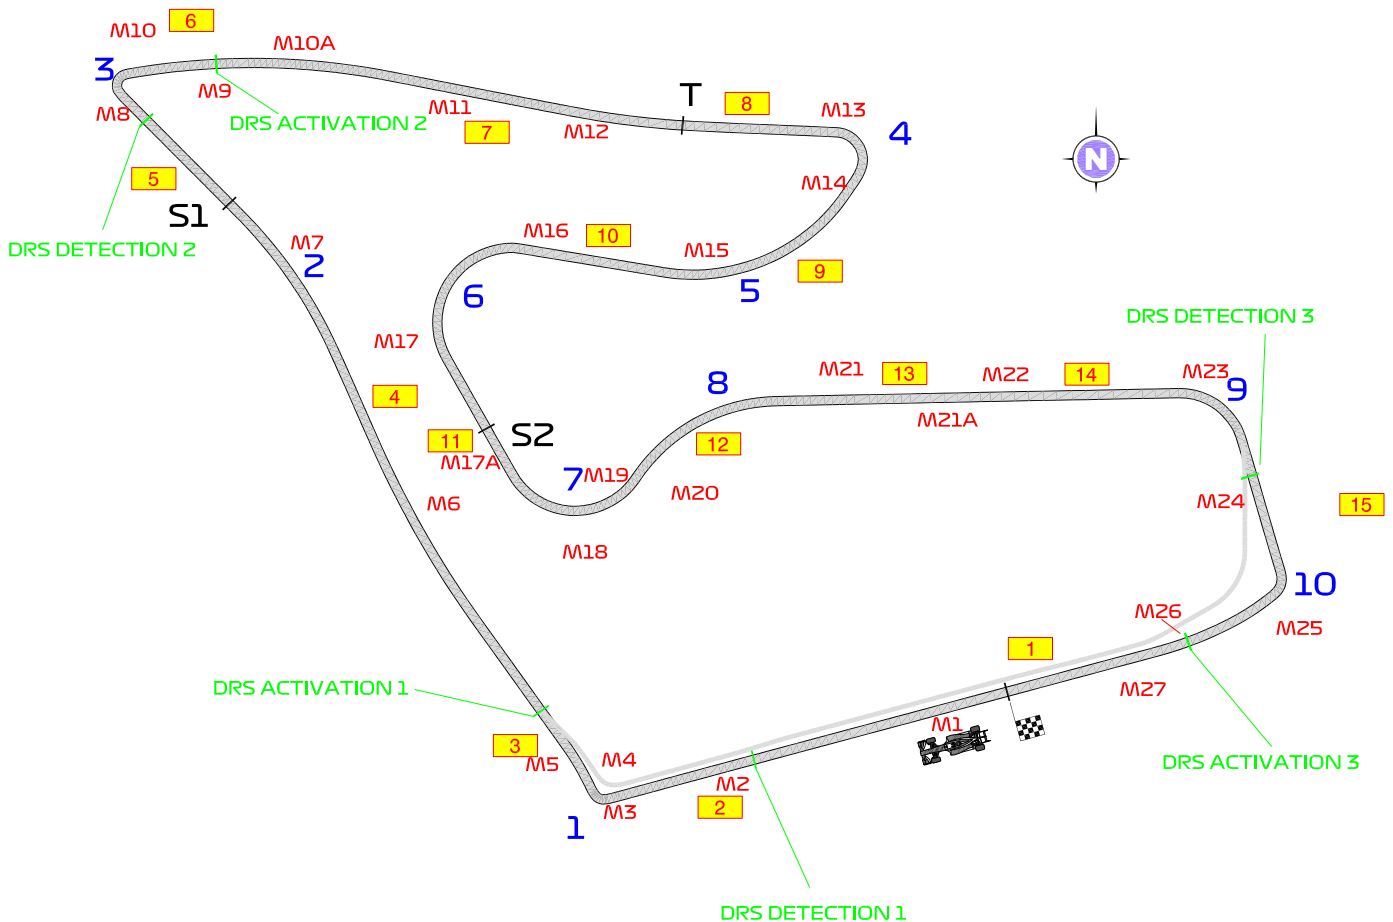

---

**Title** Track map

**Description** Track map

**Enclosed** 2021 DOC 01 - Spielberg F3 - RBR Track Map.pdf

**Felix Holter**

**Mazen Alhili**

**Wilhelm Singer**

**The Stewards**

FIA Formula 1 World Championship™

FORMULA 1 BWT GROSSER PREIS VON STEIERMARK 2021 - Spielberg

FORMULA 1 BWT GROSSER PREIS VON OSTERREICH 2021 - Spielberg

Circuit Map

- Start Line
- Control Line
- S1 Sector 1 (170m before T3)
- S2 Sector 2 (60m before T7)
- T Speed Trap (170m before T4)
- DRS Detection1 (160m before T1)
- DRS Activation1 (102m after T1)
- DRS Detection2 (40m before T3)
- DRS Activation2 (100m after T3)
- DRS Detection3 (120m before T10)
- DRS Activation3 (106m after T10)
- 15 Corner Numbers
- M22 Marshal Post
- 22 FIA Marshal Light No.

Circuit Centreline Length = 4.318km