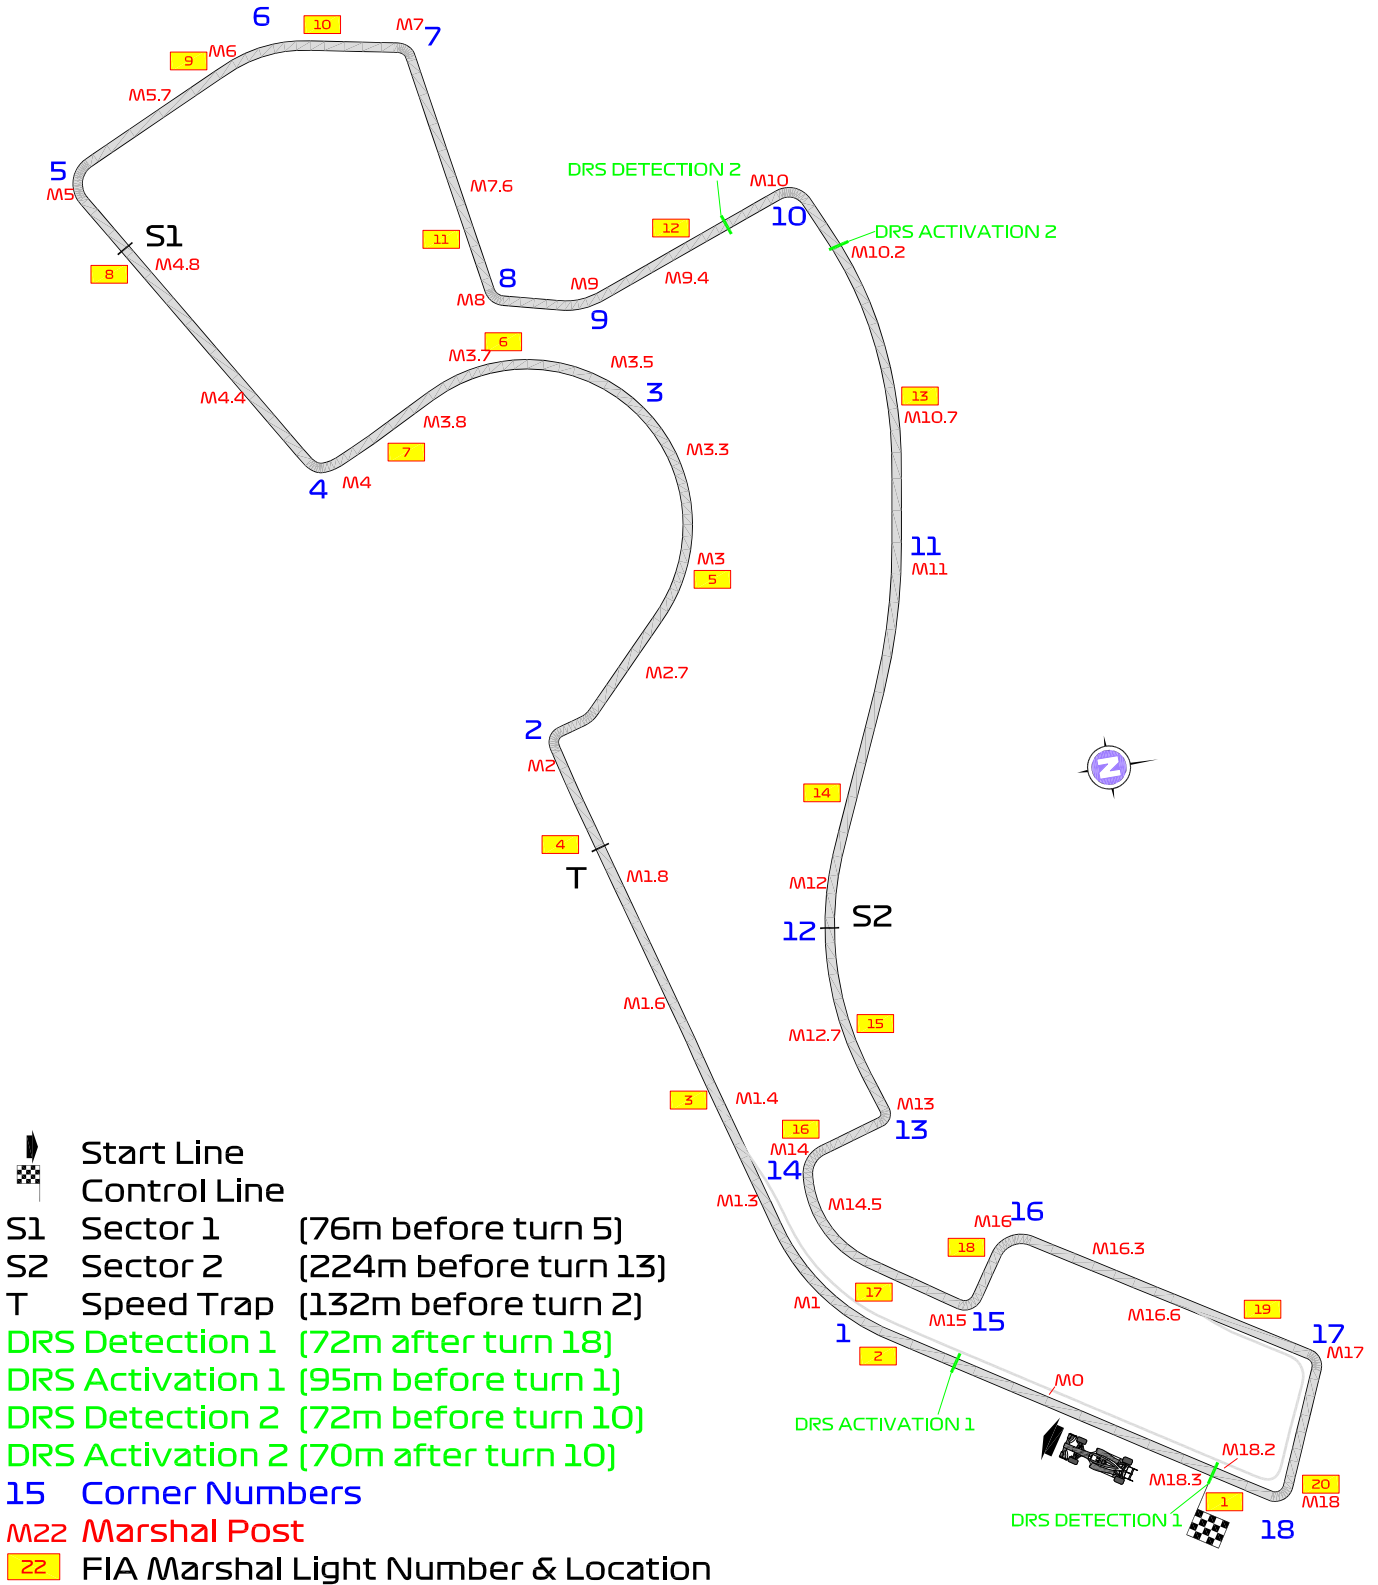

2021 SOCHI EVENT

23 to 26 September 2021

From	The Stewards	Document	1
To	All Teams, All Officials	Date	23 September 2021
		Time	11:59

Title Circuit Map - F2 Sochi 2021
Description Circuit Map - F2 Sochi 2021
Enclosed RUSSIA_CIRCUIT_21 FIA.pdf

Andrew Mallalieu

Silvia Bellot

Dmitriy Valiushok

The Stewards

FORMULA 1 VTB RUSSIAN GRAND PRIX 2021 - Sochi

Circuit Map

Circuit Centreline Length = 5.848km