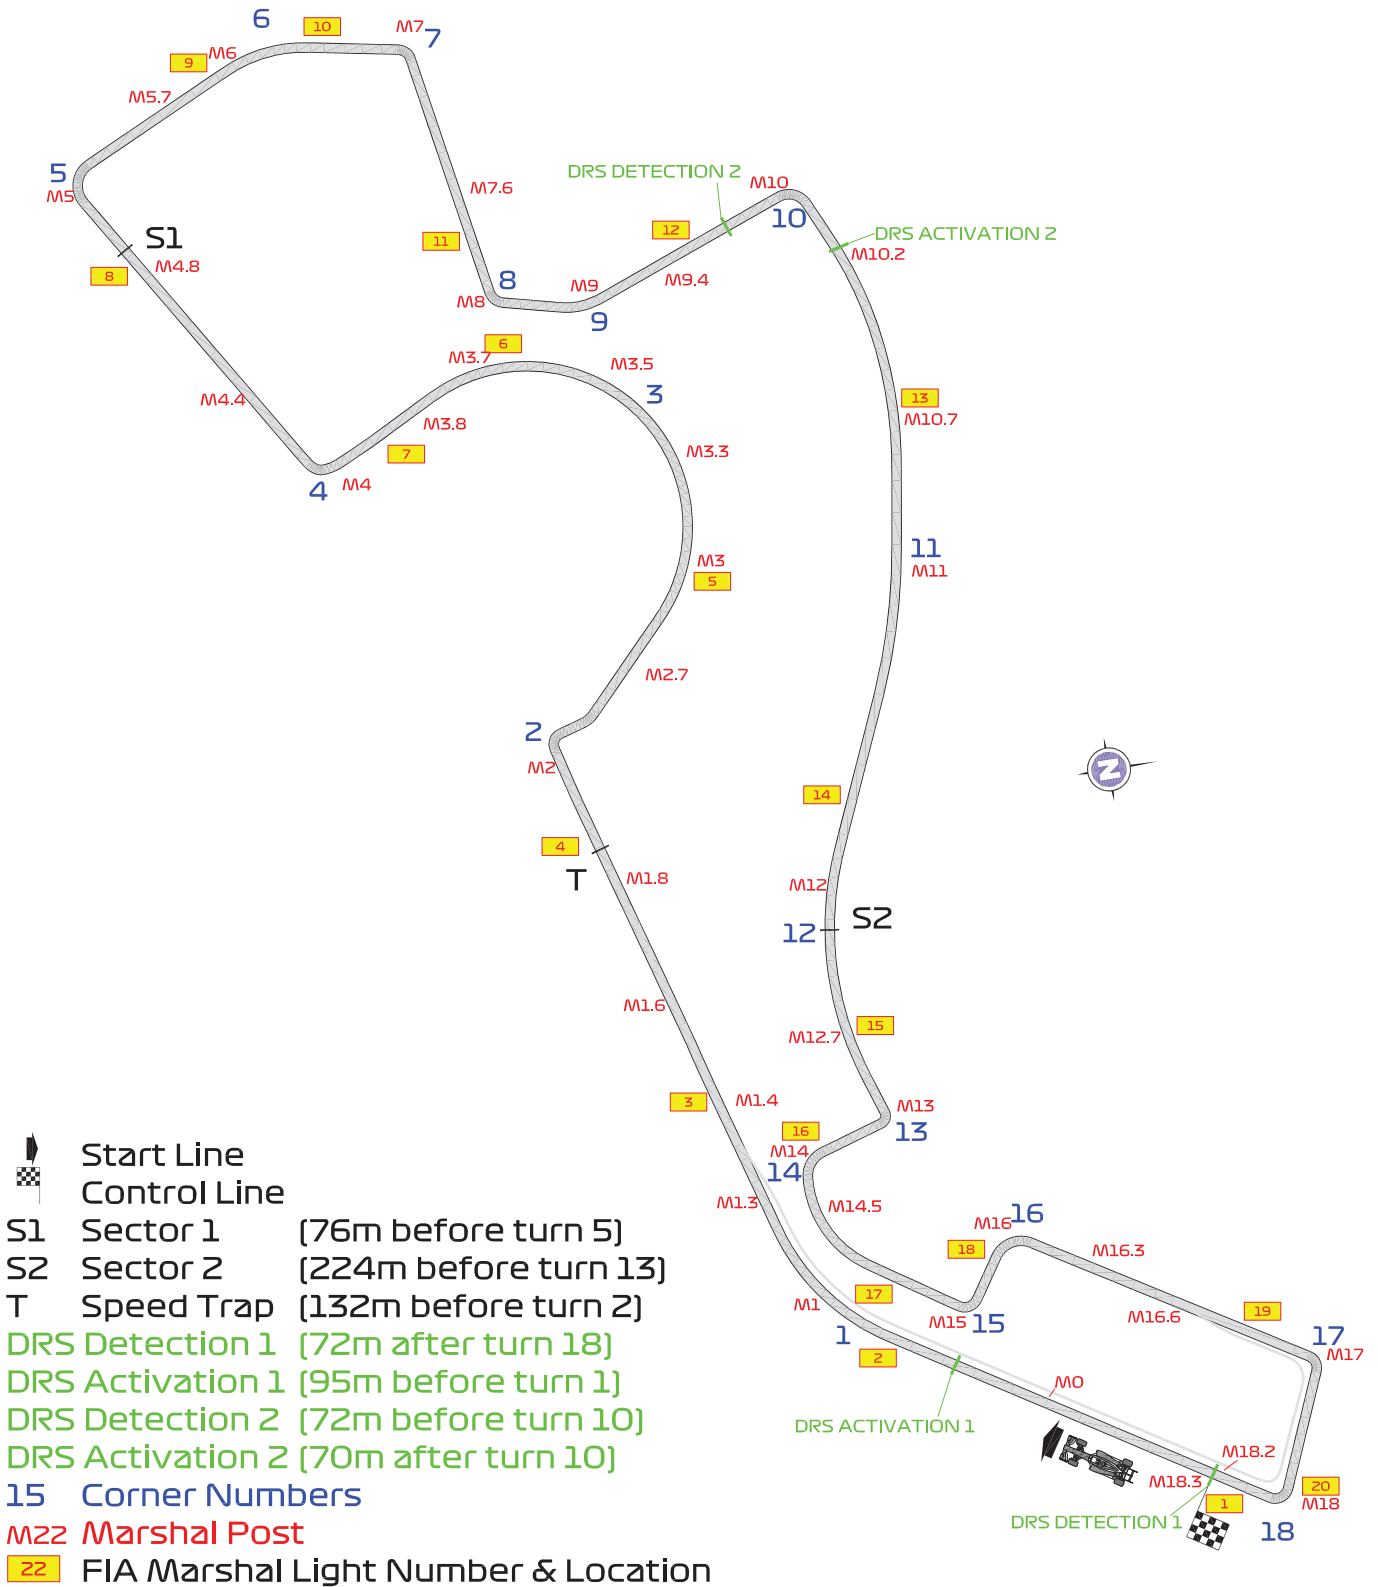

2021 RUSSIAN GRAND PRIX

23 - 26 September 2021

From	The Stewards	Document	1
To	All Teams, All Officials	Date	22 September 2021
		Time	13:20

Title	Circuit Map
Description	Circuit Map
Enclosed	RUS DOC 1 - RUSSIA_CIRCUIT_21 FIA.pdf

Garry Connelly

Mathieu Remmerie

Enrique Bernoldi

George Andreev

The Stewards

FORMULA 1 VTB RUSSIAN GRAND PRIX 2021 - Sochi

Circuit Map

Circuit Centreline Length = 5.848km