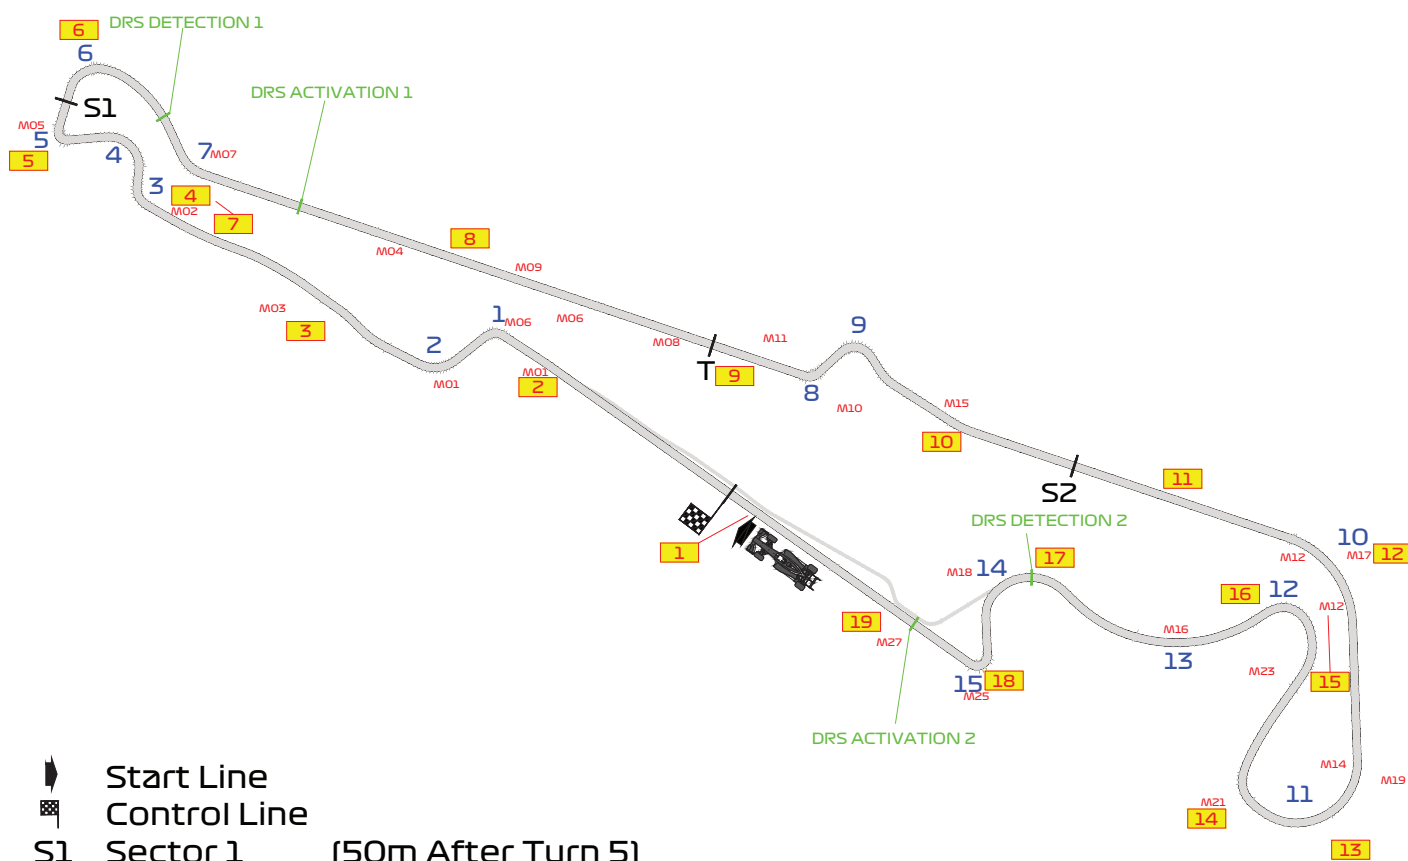

Tim Mayer

Eric Barrabino

Yannick Dalmas

Jean Marie Krempff

The Stewards

FORMULA 1 EMIRATES GRAND PRIX DE FRANCE 2021 - Le Castellet

Circuit Map

- Start Line
- Control Line
- S1 Sector 1 (50m After Turn 5)
- S2 Sector 2 (370m before Turn 10)
- T Speed Trap (165m Before Turn 8)
- DRS Detection1 (75m Before Turn 7)
- DRS Detection2 (On Turn 14)
- DRS Activation1 (170m After Turn 7)
- DRS Activation2 (115m After Turn 15)
- 15 Corner Numbers
- M22 Marshal Post
- 22 FIA Marshal Light No.

Circuit Centreline Length = 5.842km