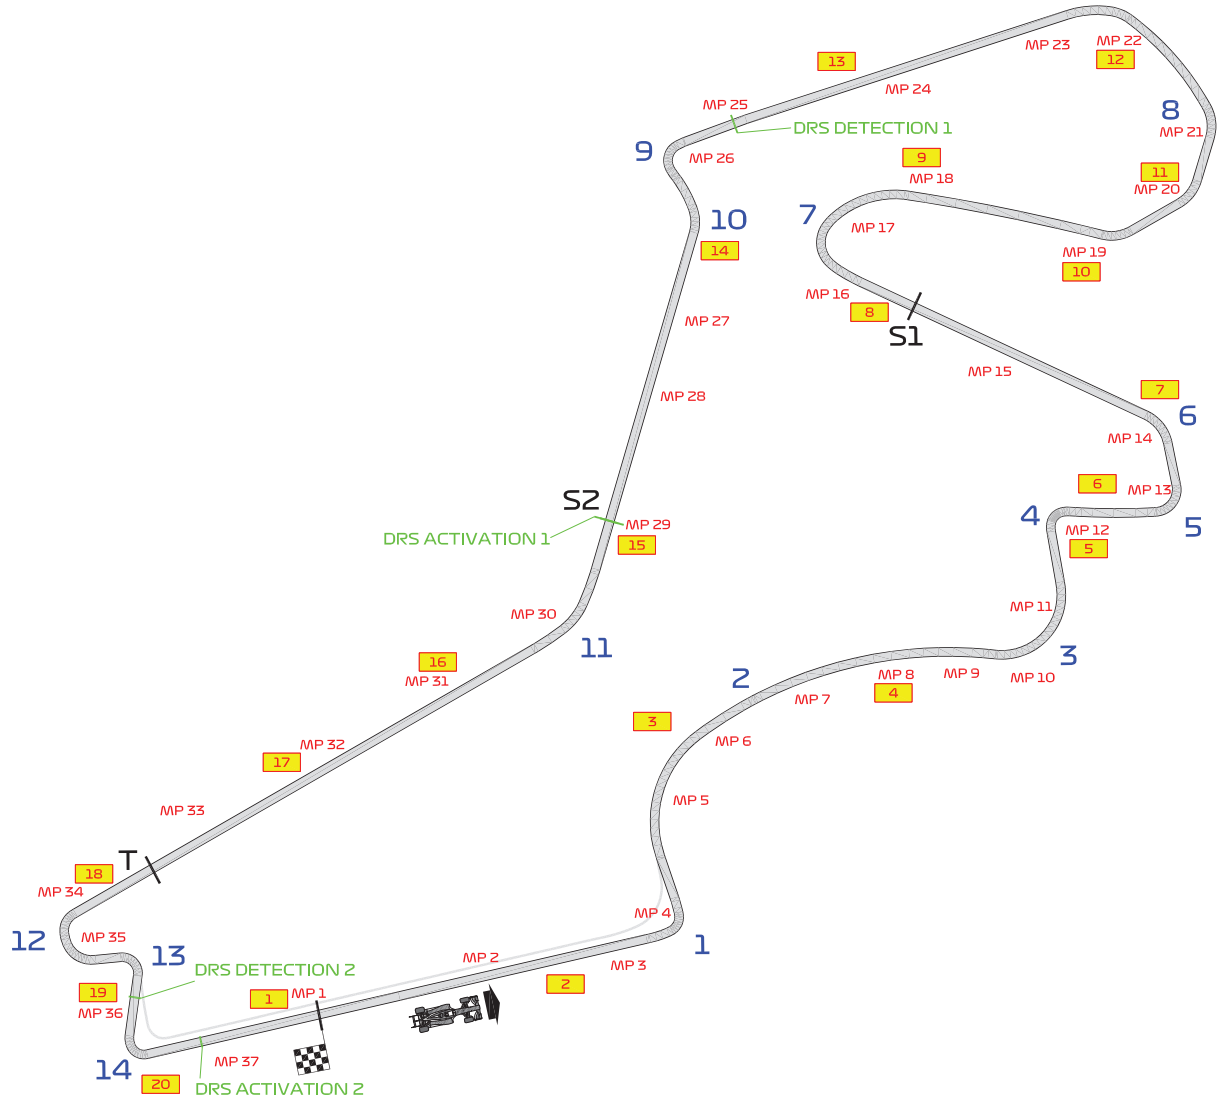

2020 TURKISH GRAND PRIX

12 - 15 November 2020

From	The Stewards	Document	1
To	All Teams, All Officials	Date	11 November 2020
		Time	11:57

Title	Circuit Map
Description	Circuit Map
Enclosed	TUR DOC 1 - TURKEY_CIRCUIT_20 FIA.pdf

Gerd Ennser

Dennis Dean

Derek Warwick

Fatih Altayli

The Stewards

FORMULA 1 DHL TURKISH GRAND PRIX 2020 - Istanbul

Circuit Map

- Start Line
- Control Line
- S1** Sector 1 (108m before turn 7)
- S2** Sector 2 (82m before turn 11)
- T** Speed Trap (111m before turn 12)
- DRS Detection 1** (82m before turn 9)
- DRS Activation 1** (82m before turn 11)
- DRS Detection 2** (33m after turn 13)
- DRS Activation 2** (69m after turn 14)
- 15** Corner Numbers
- m22** Marshal Post
- 22** FIA Marshal Light Number & Location

Circuit Centreline Length = 5.338km