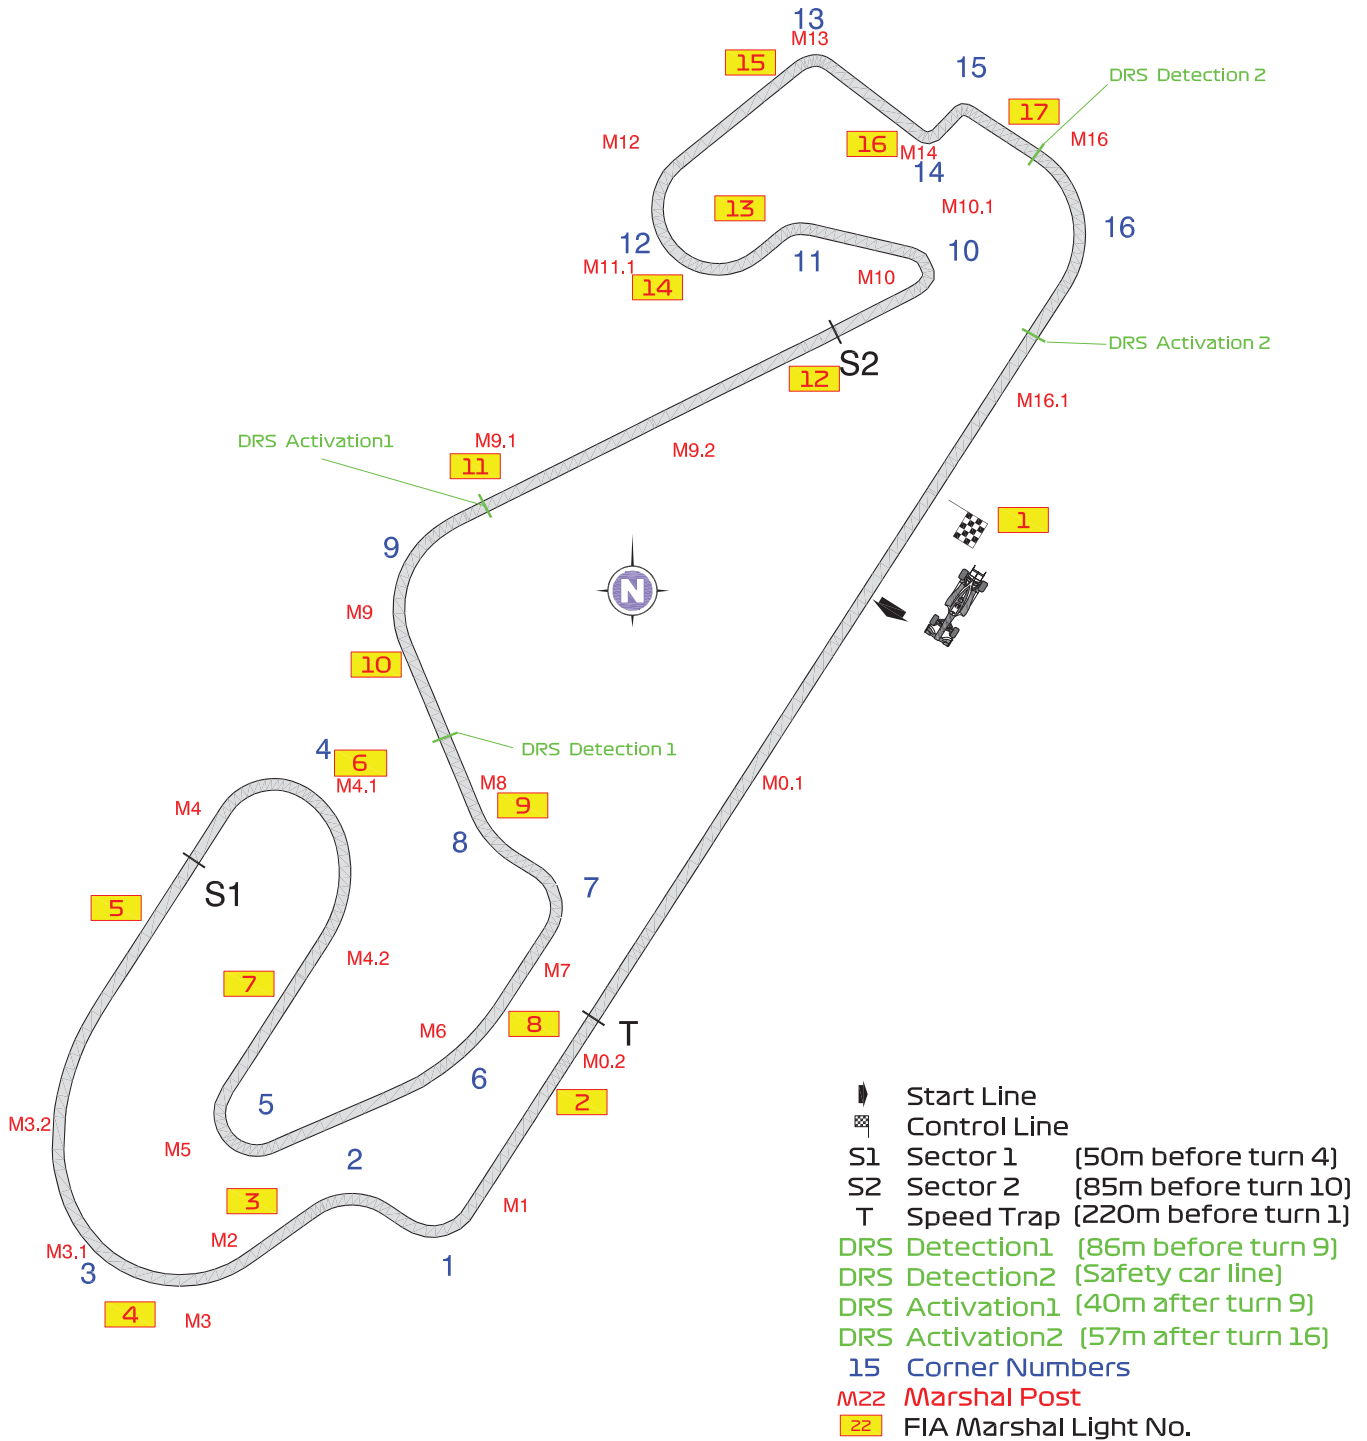

## 2020 SPANISH GRAND PRIX

13 - 16 August 2020

---

<b>From</b>	The Stewards	<b>Document</b>	1
<b>To</b>	All Teams, All Officials	<b>Date</b>	12 August 2020
		<b>Time</b>	13:55

---

<b>Title</b>	Circuit Map
<b>Description</b>	Circuit Map
<b>Enclosed</b>	ESP DOC 1 SPAIN_CIRCUIT_20 FIA.pdf

**Tim Mayer**

**Matteo Perini**

**Emanuele Pirro**

**David Domingo**

**The Stewards**

**FORMULA 1 ARAMCO GRAN PREMIO DE ESPAÑA 2020 - Barcelona**

**Circuit Map**

Circuit Centreline Length = 4.655 km