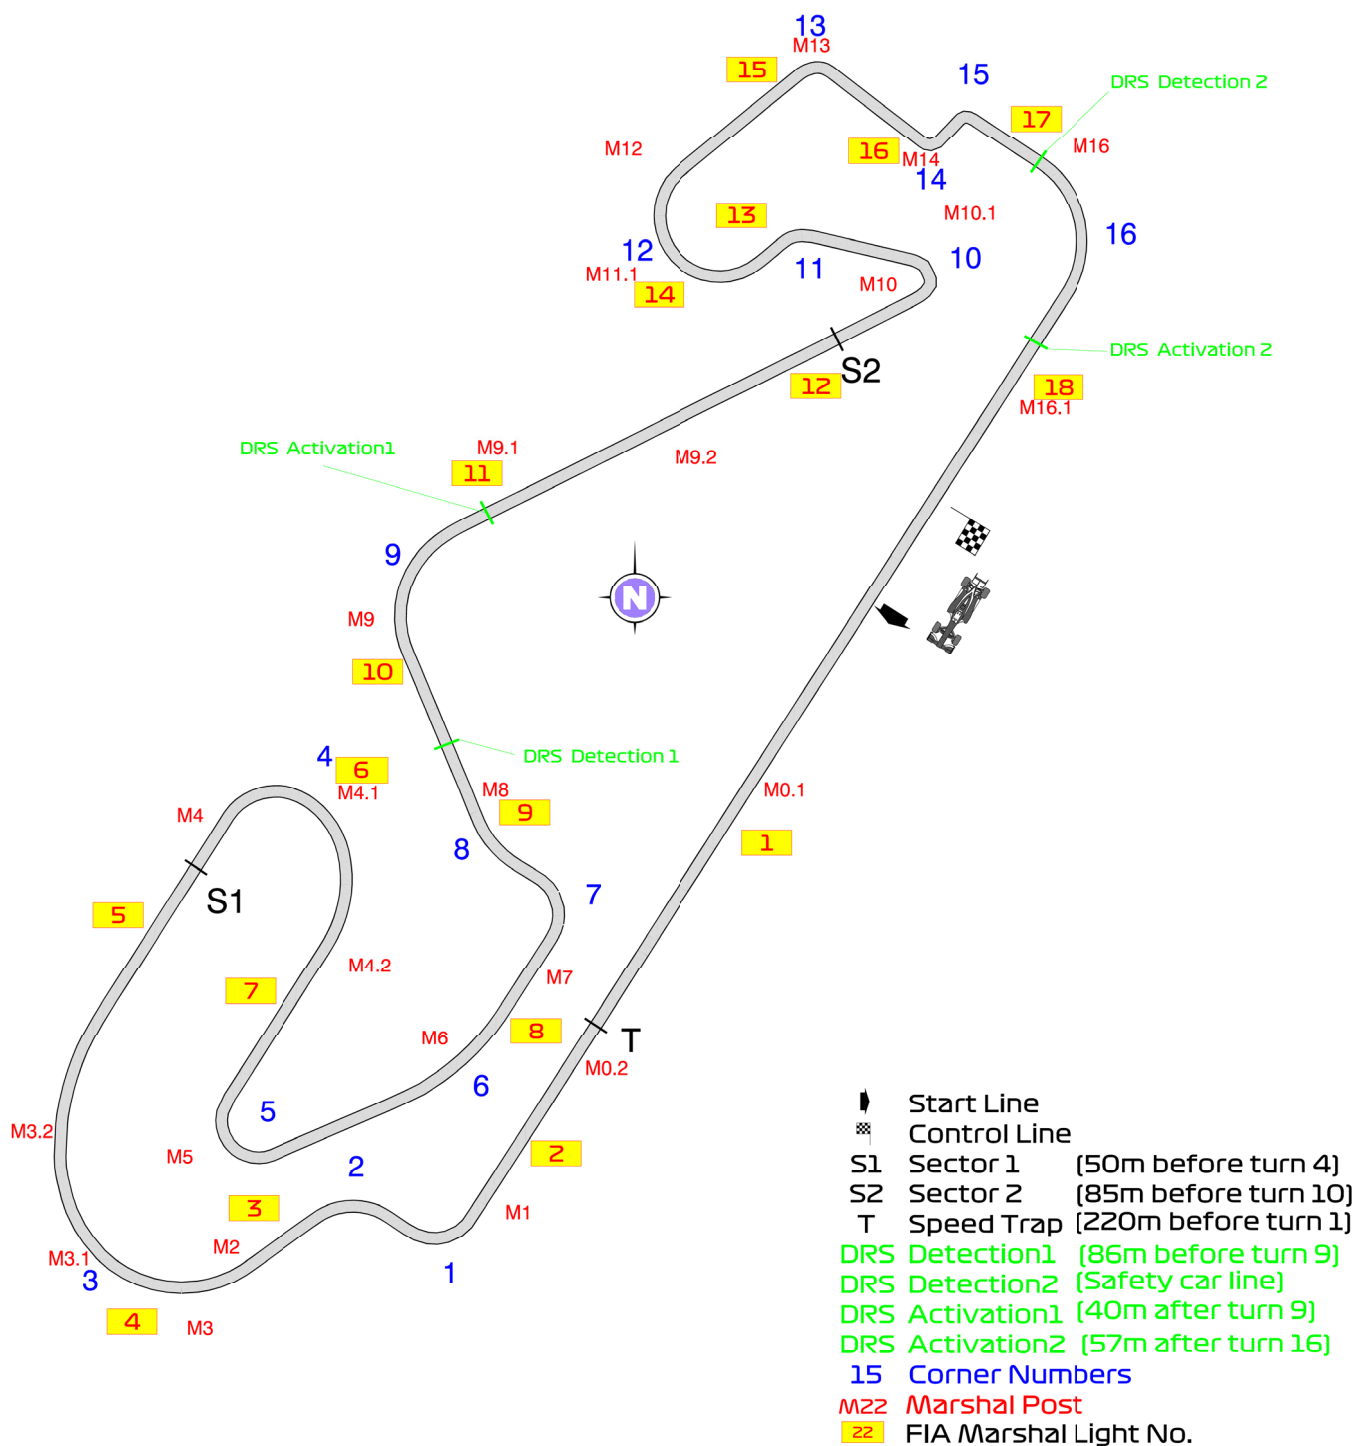

2019 SPANISH GRAND PRIX

9 - 12 May 2019

From	The Stewards	Document	1
To	All Teams, All Officials	Date	08 May 2019
		Time	10:20

Title	Circuit Map
Description	Circuit Map
Enclosed	ESP DOC 1 BARCELONA_CIRCUIT_19 FIA.pdf

Garry Connelly

Enzo Spano

Danny Sullivan

David Domingo

The Stewards

FORMULA 1 EMIRATES GRAN PREMIO DE ESPAÑA 2019 - Barcelona

Circuit Map

Circuit Centreline Length = 4.655 km