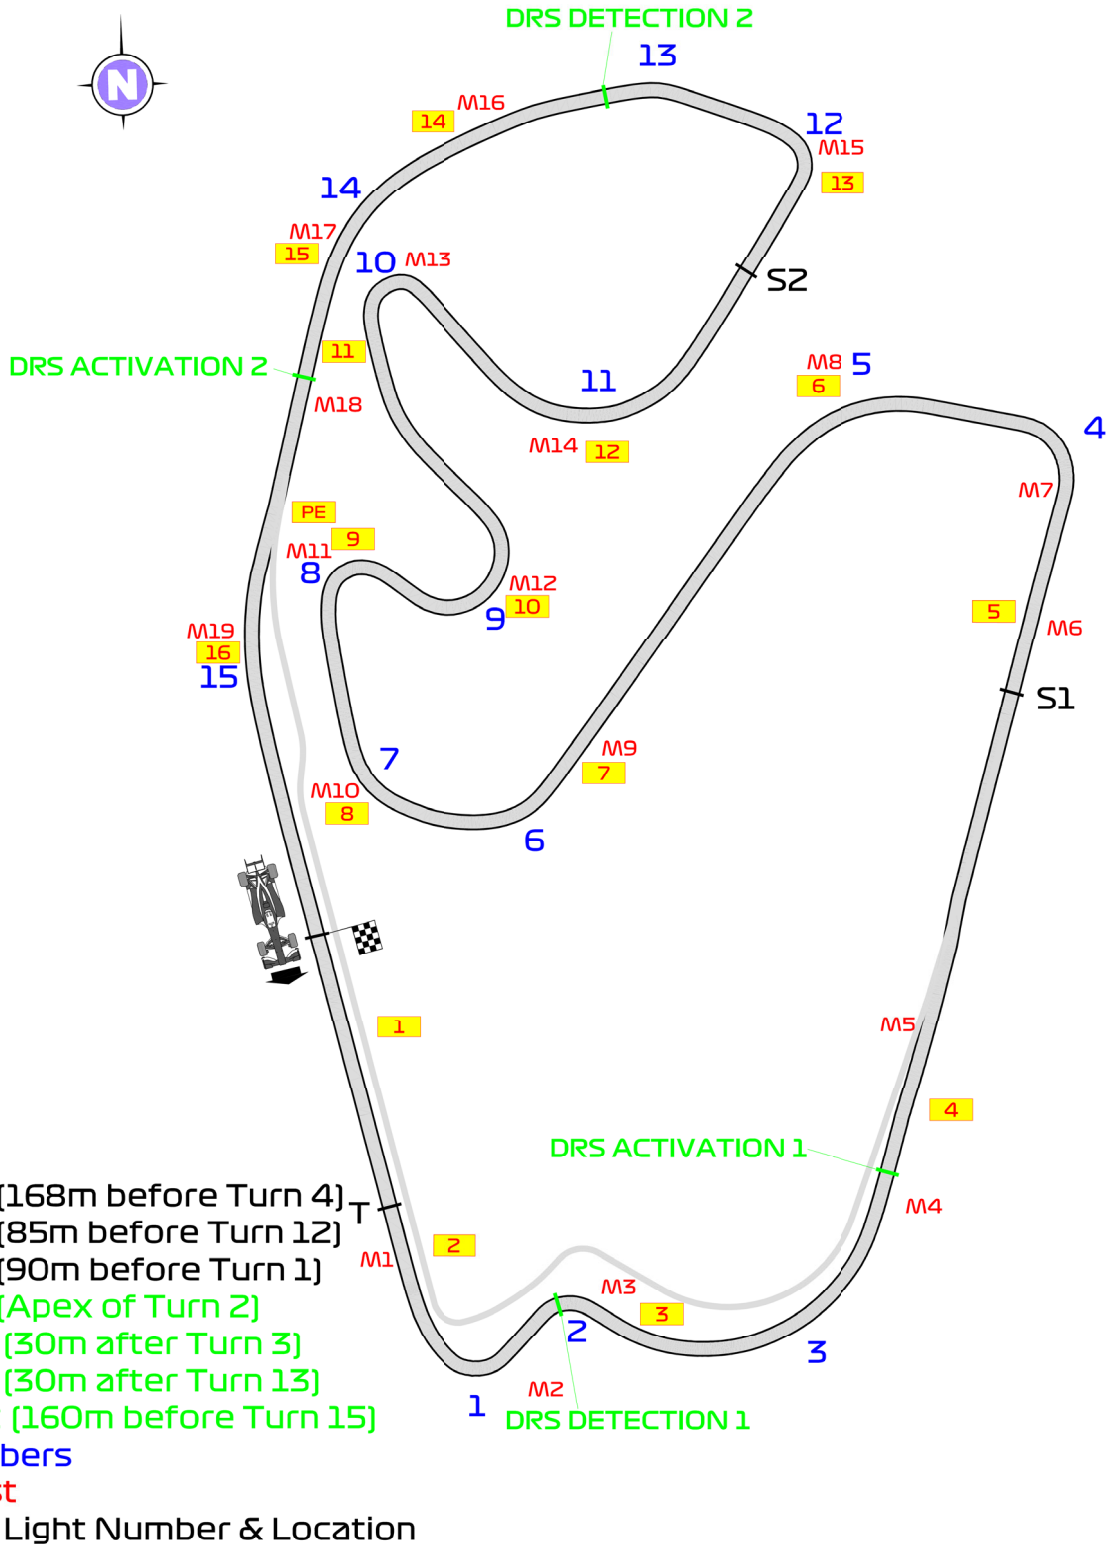

2019 BRAZILIAN GRAND PRIX

14 - 17 November 2019

From	The Stewards	Document	1
To	All Teams, All Officials	Date	13 November 2019
		Time	10:08

Title	Circuit Map
Description	Circuit Map
Enclosed	BRAZIL_CIRCUIT_19 FIA.pdf

Tim Mayer

Jose Abed

Emanuele Pirro

Max Wilson

The Stewards

FORMULA 1 HEINEKEN GRANDE PRÊMIO DO BRASIL 2019 - São Paulo

Circuit Map

Circuit Centreline Length = 4.309km