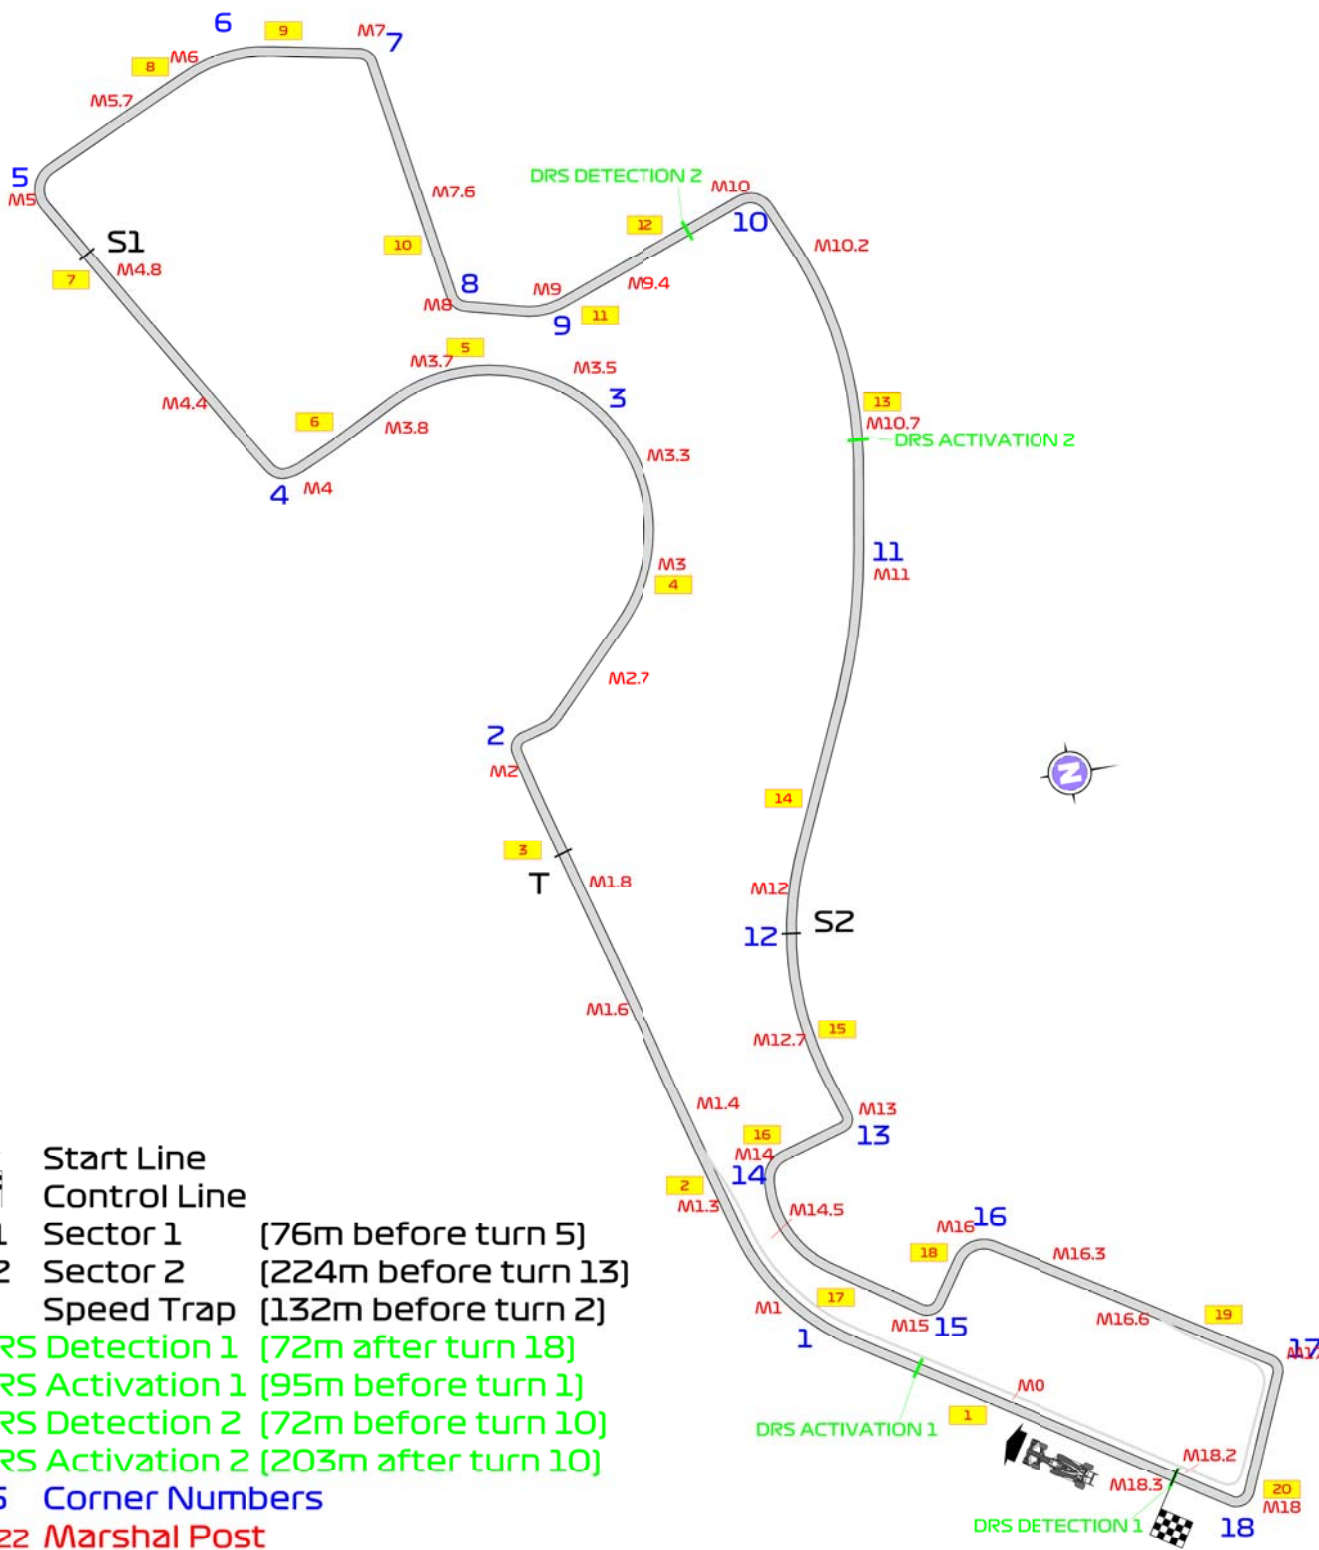

2018 RUSSIAN GRAND PRIX

27 - 30 September 2018

From	The Stewards	Document	1
To	All Teams, All Officials	Date	26 September 2018
		Time	15:06

Title	Circuit Map
Description	Circuit Map
Enclosed	RUS DOC 1 SOCHI_CIRCUIT_18 FIA_P.pdf

Garry Connelly

Dennis Dean

Emanuele Pirro

Vasiliy Skryl

The Stewards

FORMULA 1 2018 VTB RUSSIAN GRAND PRIX - Sochi

Circuit Map

- Start Line
- Control Line
- S1 Sector 1 [76m before turn 5]
- S2 Sector 2 [224m before turn 13]
- T Speed Trap [132m before turn 2]
- DRS Detection 1 [72m after turn 18]
- DRS Activation 1 [95m before turn 1]
- DRS Detection 2 [72m before turn 10]
- DRS Activation 2 [203m after turn 10]
- 15 Corner Numbers
- M22 Marshal Post
- 22 FIA Marshal Light Number & Location

Circuit Centreline Length = 5.848km