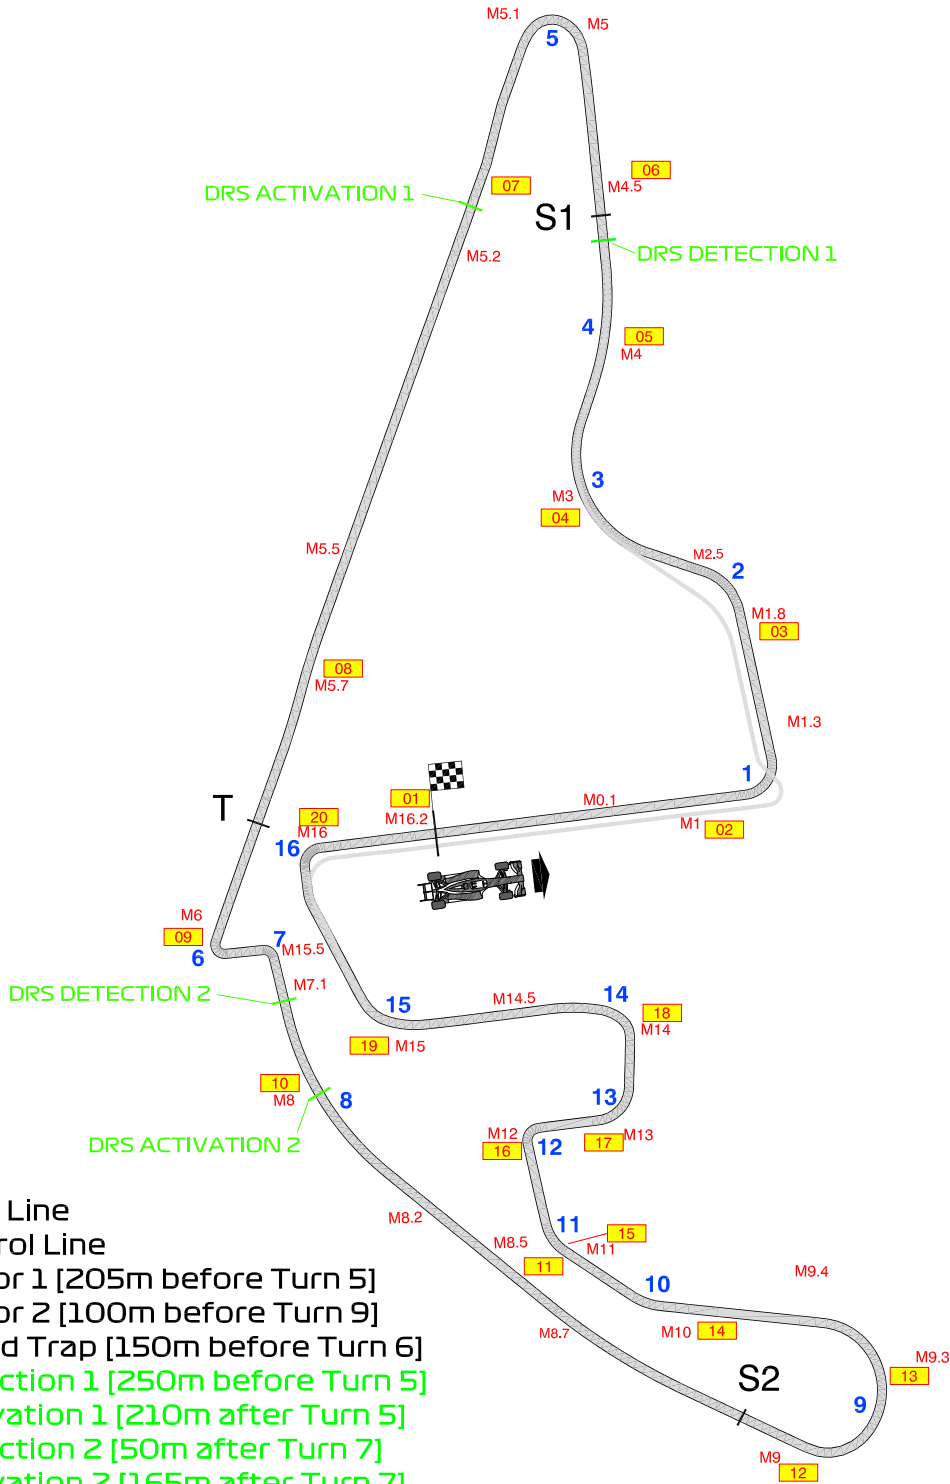

2023 YAS MARINA EVENT

23 to 26 November 2023

From	The Stewards	Document	1
To	All Teams, All Officials	Date	23 November 2023
		Time	13:38

Title Circuit Map - Yas Marina 2023
Description Circuit Map - Yas Marina 2023
Enclosed ABU DHABI_CIRCUIT_23 FIA.pdf

Dennis Dean

Steve Pence

Alqassim Hamidaddin

The Stewards

FORMULA 1 ETIHAD AIRWAYS ABU DHABI GRAND PRIX 2023 - Yas Viceroy Hotel

Circuit Map

- Start Line
- Control Line
- S1 Sector 1 [205m before Turn 5]
- S2 Sector 2 [100m before Turn 9]
- T Speed Trap [150m before Turn 6]
- DRS Detection 1 [250m before Turn 5]
- DRS Activation 1 [210m after Turn 5]
- DRS Detection 2 [50m after Turn 7]
- DRS Activation 2 [165m after Turn 7]
- 16 Corner Numbers
- M22 Marshal Post
- 22 FIA Marshal Light Number & Location

Circuit Centreline Length = 5.281km