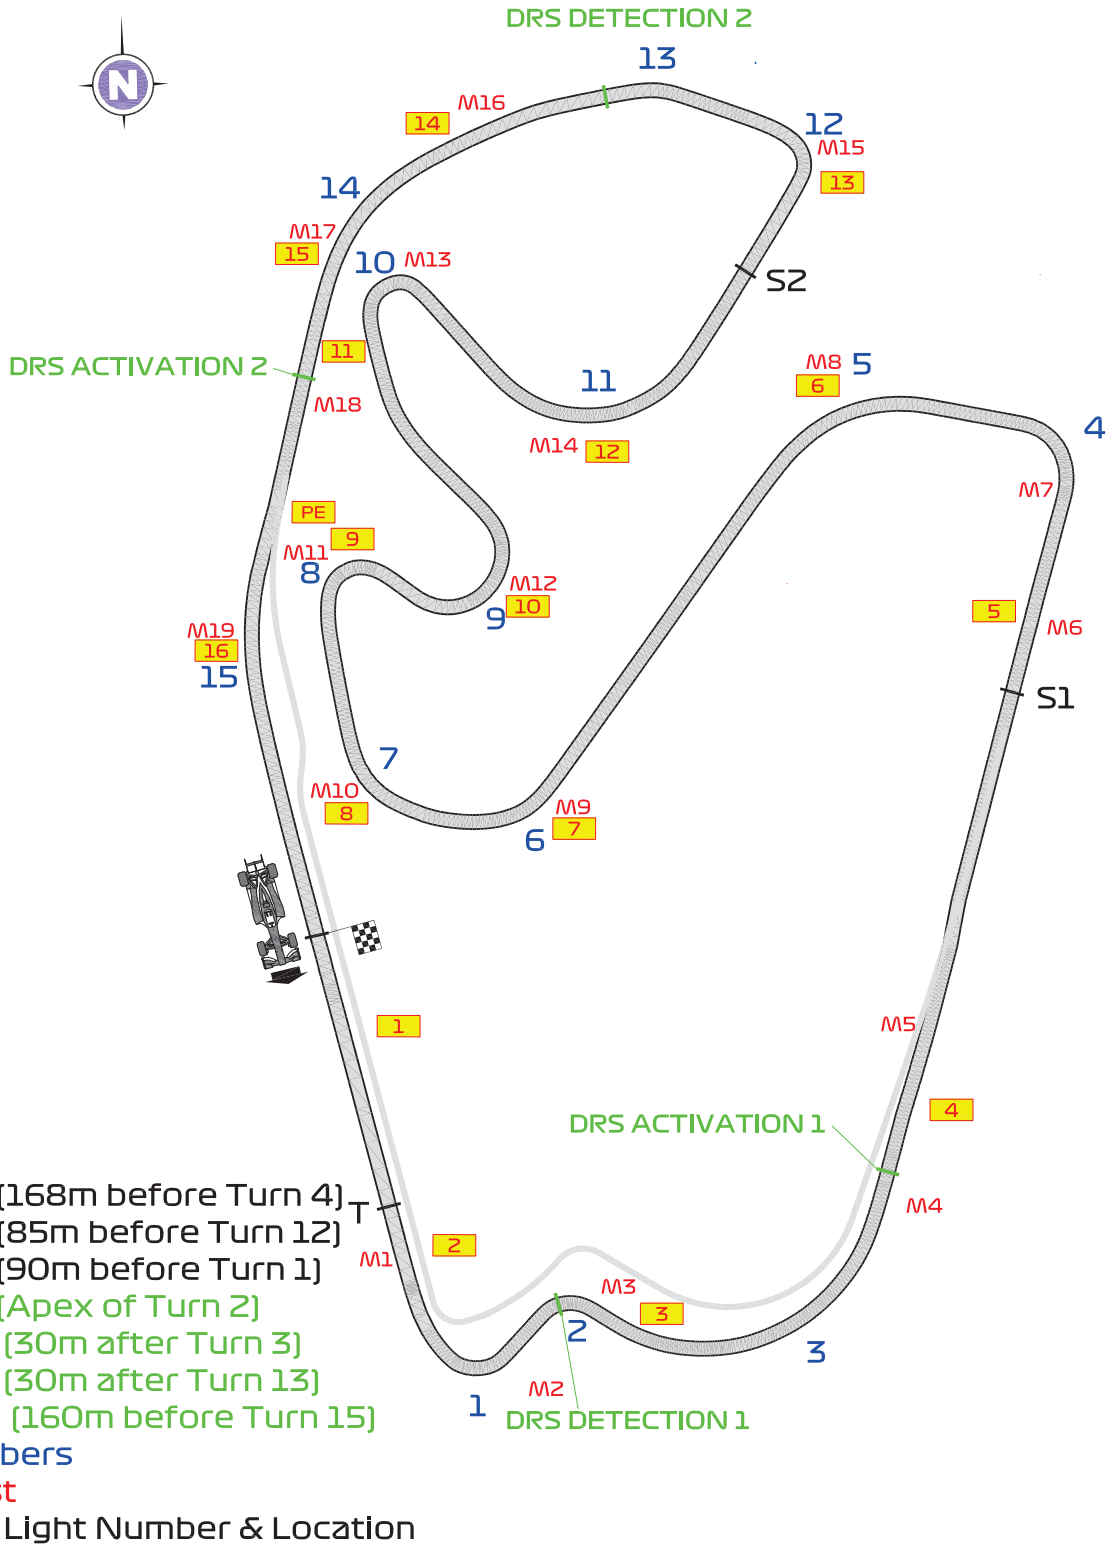

2023 SÃO PAULO GRAND PRIX

03 - 05 November 2023

From	The FIA Formula One Race Director	Document	2
To	All Teams, All Officials	Date	02 November 2023
		Time	12:25

Title Event Notes - Circuit Map, Pit Lane Drawing and Red Zone

Description Circuit Map, Pit Lane Drawing and Red Zone

Enclosed BRA DOC 2 - Circuit Map Pit Lane and Red Zone.pdf

Niels Wittich

The FIA Formula One Race Director

FORMULA 1 ROLEX GRANDE PRÊMIO DE SÃO PAULO 2023 - São Paulo

Circuit Map

Circuit Centreline Length = 4.309km

ERS Safety - Mechanics collection point	0	1	2	3	4	5	6	7	8	9	10	11	12	13	14	15	16	17	18	19	20	21	22	23	
FIA	FIA	Red Bull	Red Bull	Ferrari	Ferrari	Mercedes	Mercedes	Alpine	Alpine	McLaren	McLaren	Alfa Romeo	Aston Martin	Aston Martin	Haas	Haas	AlphaTauri	AlphaTauri	Williams	Williams	Pirelli	Pirelli	Pirelli	Pirelli	
Designated Garage Areas		Red Bull	Red Bull	Ferrari	Ferrari	Mercedes	Mercedes	Alpine	Alpine	McLaren	McLaren	Alfa Romeo	Aston Martin	Aston Martin	Haas	Haas	AlphaTauri	AlphaTauri	Williams	Williams	Pit Stop Position				

FAST LANE

Control Line

Pole Position

FIA Formula 1
World Championship™

 PHOTOGRAPHERS EXCLUSION RED ZONE

FORMULA 1 ROLEX GRANDE PRÊMIO DE SÃO PAULO 2023 - Sao Páulo