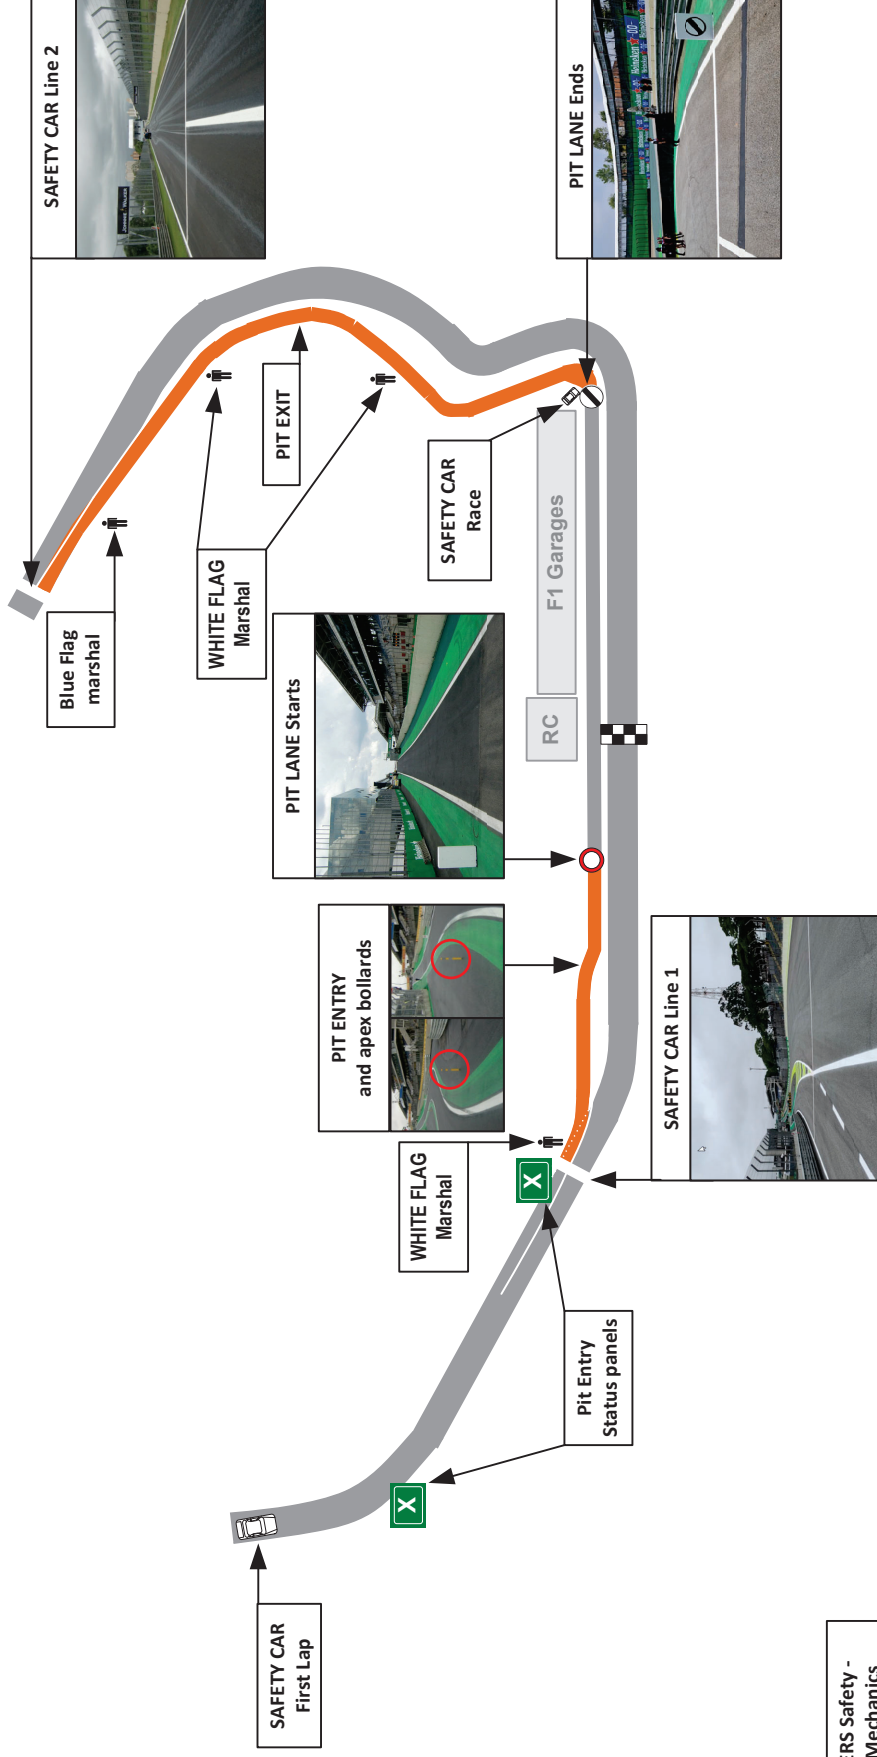

2023 SÃO PAULO GRAND PRIX

03 - 05 November 2023

From	The FIA Formula One Race Director	Document	2
To	All Teams, All Officials	Date	02 November 2023
		Time	12:25

Title Event Notes - Circuit Map, Pit Lane Drawing and Red Zone

Description Circuit Map, Pit Lane Drawing and Red Zone

Enclosed BRA DOC 2 - Circuit Map Pit Lane and Red Zone.pdf

Niels Wittich

The FIA Formula One Race Director

FORMULA 1 ROLEX GRANDE PRÊMIO DE SÃO PAULO 2023 - São Paulo

Circuit Map

Circuit Centreline Length = 4.309km

ERS Safety - Mechanics collection point	0	1	2	3	4	5	6	7	8	9	10	11	12	13	14	15	16	17	18	19	20	21	22	23	
FIA	FIA	Red Bull	Red Bull	Ferrari	Ferrari	Mercedes	Mercedes	Alpine	Alpine	McLaren	McLaren	Alfa Romeo	Aston Martin	Aston Martin	Haas	Haas	AlphaTauri	AlphaTauri	Williams	Williams	Pirelli	Pirelli	Pirelli	Pirelli	
Designated Garage Areas		Red Bull	Red Bull	Ferrari	Ferrari	Mercedes	Mercedes	Alpine	Alpine	McLaren	McLaren	Alfa Romeo	Aston Martin	Aston Martin	Haas	Haas	AlphaTauri	AlphaTauri	Williams	Williams	Pit Stop Position				

FAST LANE

Control Line

Pole Position

FIA Formula 1
World Championship™

 PHOTOGRAPHERS EXCLUSION RED ZONE

FORMULA 1 ROLEX GRANDE PRÊMIO DE SÃO PAULO 2023 - Sao Páulo