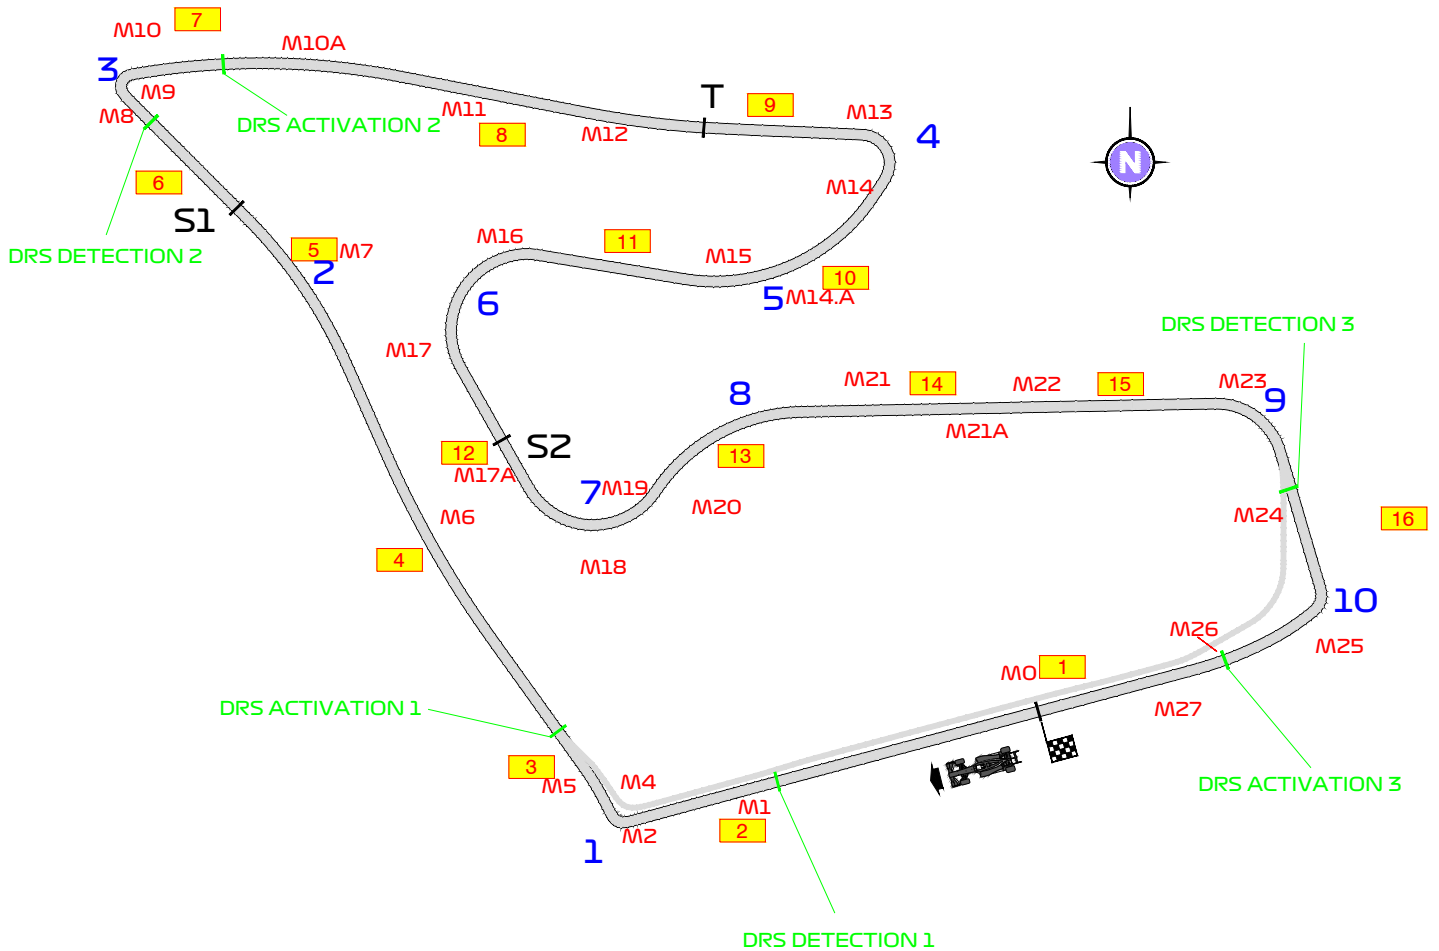

Felix Holter

Tomas Kunc

Victoria König

The Stewards

FORMULA 1 ROLEX GROSSER PREIS VON ÖSTERREICH 2022 - Spielberg

Circuit Map

- Start Line
- Control Line
- S1 Sector 1 [170m before T3]
- S2 Sector 2 [60m before T7]
- T Speed Trap [170m before T4]
- DRS Detection1 [160m before T1]
- DRS Activation1 [102m after T1]
- DRS Detection2 [40m before T3]
- DRS Activation2 [100m after T3]
- DRS Detection3 [120m before T10]
- DRS Activation3 [106m after T10]
- 15 Corner Numbers
- M22 Marshal Post
- FIA Marshal Light No.

Circuit Centreline Length = 4.318km