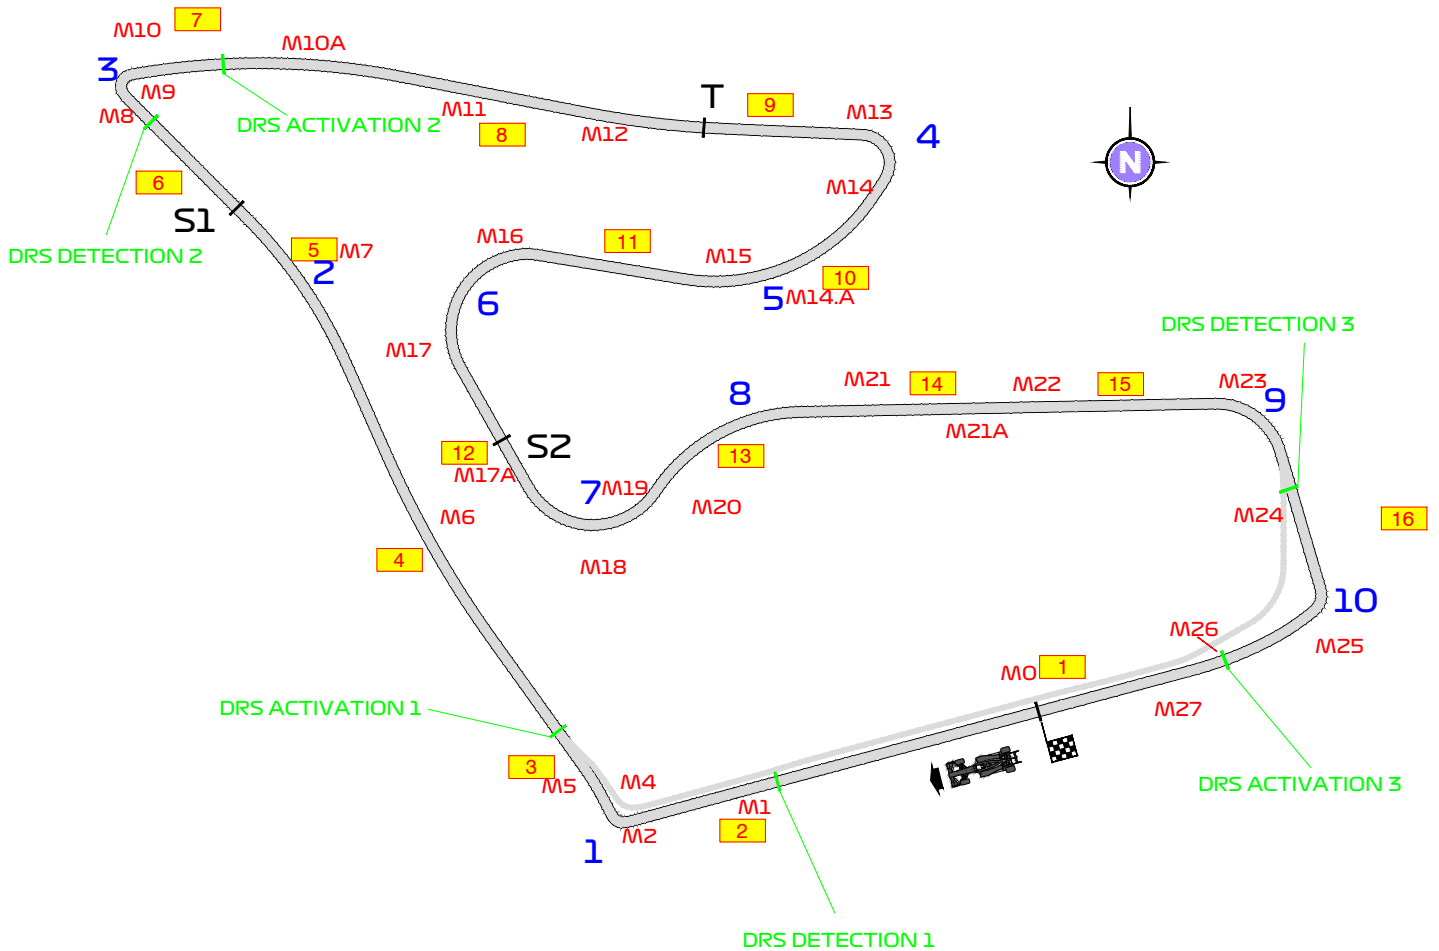

2022 SPIELBERG EVENT

7 to 10 July 2022

From	The Stewards	Document	1
To	All Teams, All Officials	Date	07 July 2022
		Time	11:22

Title F2 Circuit Map - Spielberg 2022
Description F2 Circuit Map - Spielberg 2022
Enclosed Doc 01 - AUSTRIA_CIRCUIT_22 FIA_v2.pdf

Felix Holter

Istvan Moni

Wilhelm Singer

The Stewards

FORMULA 1 ROLEX GROSSER PREIS VON ÖSTERREICH 2022 - Spielberg

Circuit Map

- Start Line
- Control Line
- S1 Sector 1 [170m before T3]
- S2 Sector 2 [60m before T7]
- T Speed Trap [170m before T4]
- DRS Detection1 [160m before T1]
- DRS Activation1 [102m after T1]
- DRS Detection2 [40m before T3]
- DRS Activation2 [100m after T3]
- DRS Detection3 [120m before T10]
- DRS Activation3 [106m after T10]
- 15 Corner Numbers
- M22 Marshal Post
- FIA Marshal Light No.

Circuit Centreline Length = 4.318km