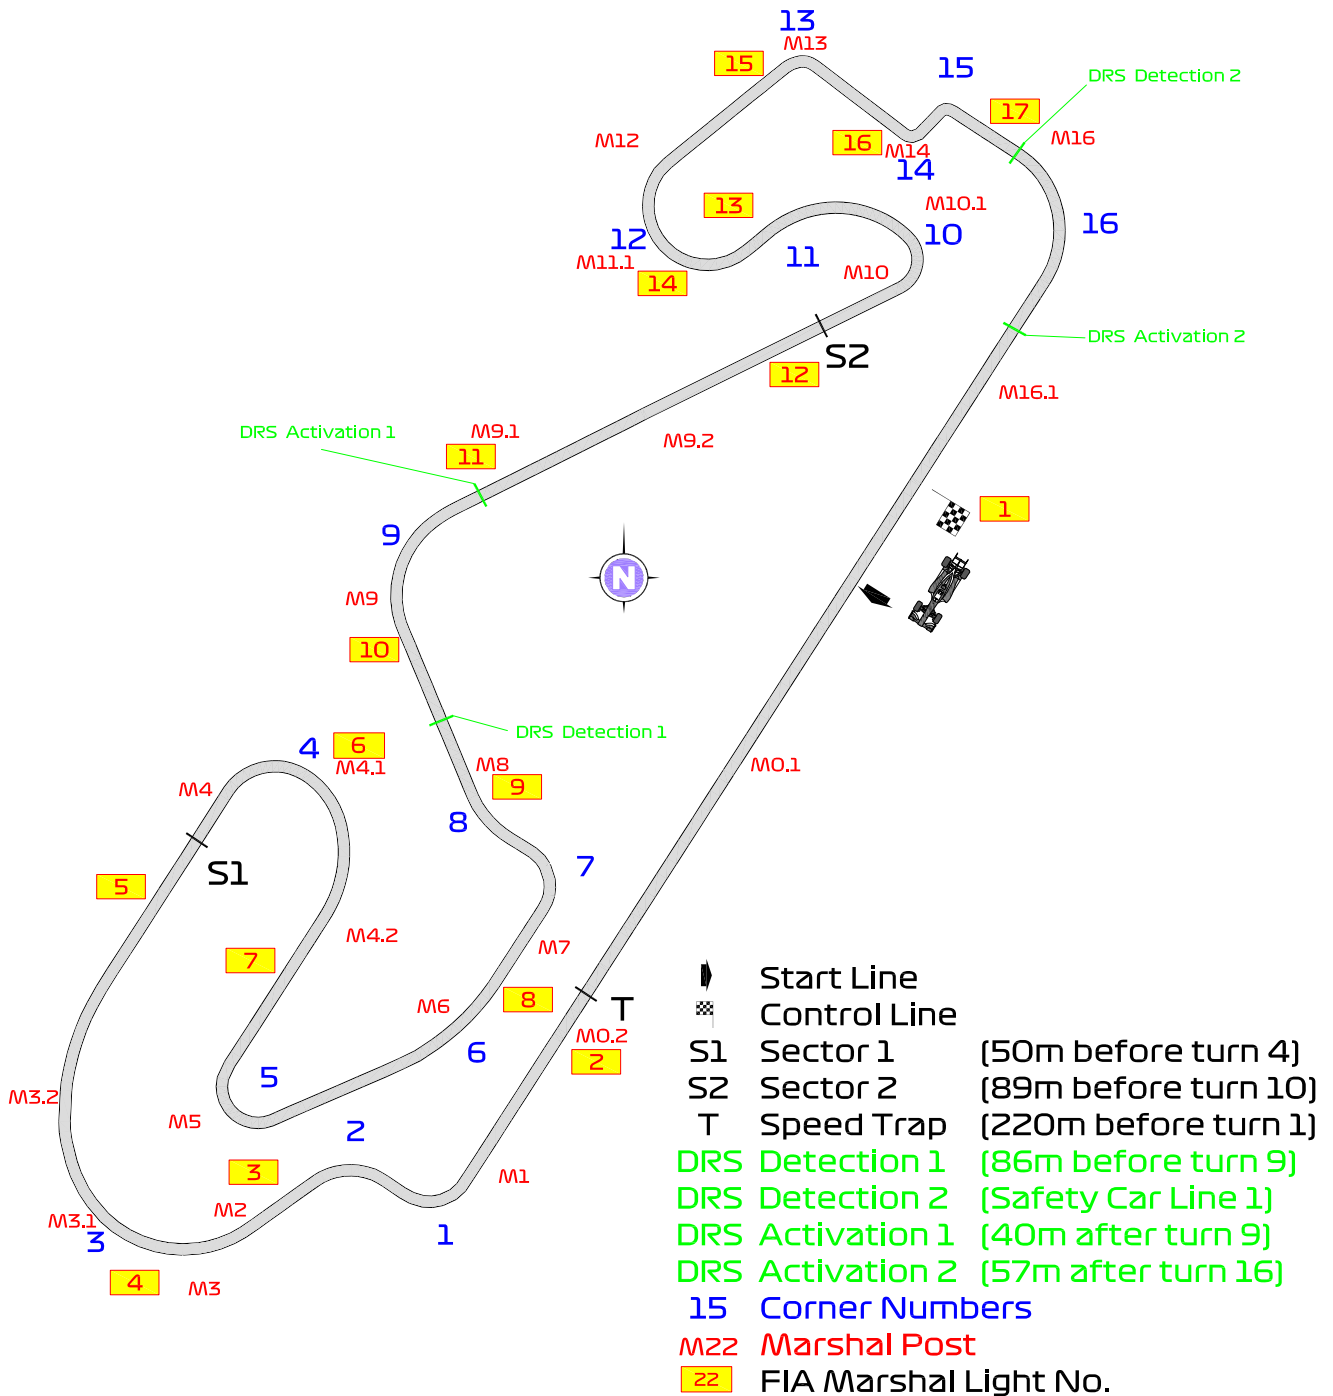

Eduardo Freitas

The FIA Formula One Race Director

FIA Formula 1
World Championship™

FORMULA 1 PIRELLI GRAN PREMIO DE ESPAÑA 2022 - Barcelona

Circuit Map

Circuit Centreline Length = 4.675km