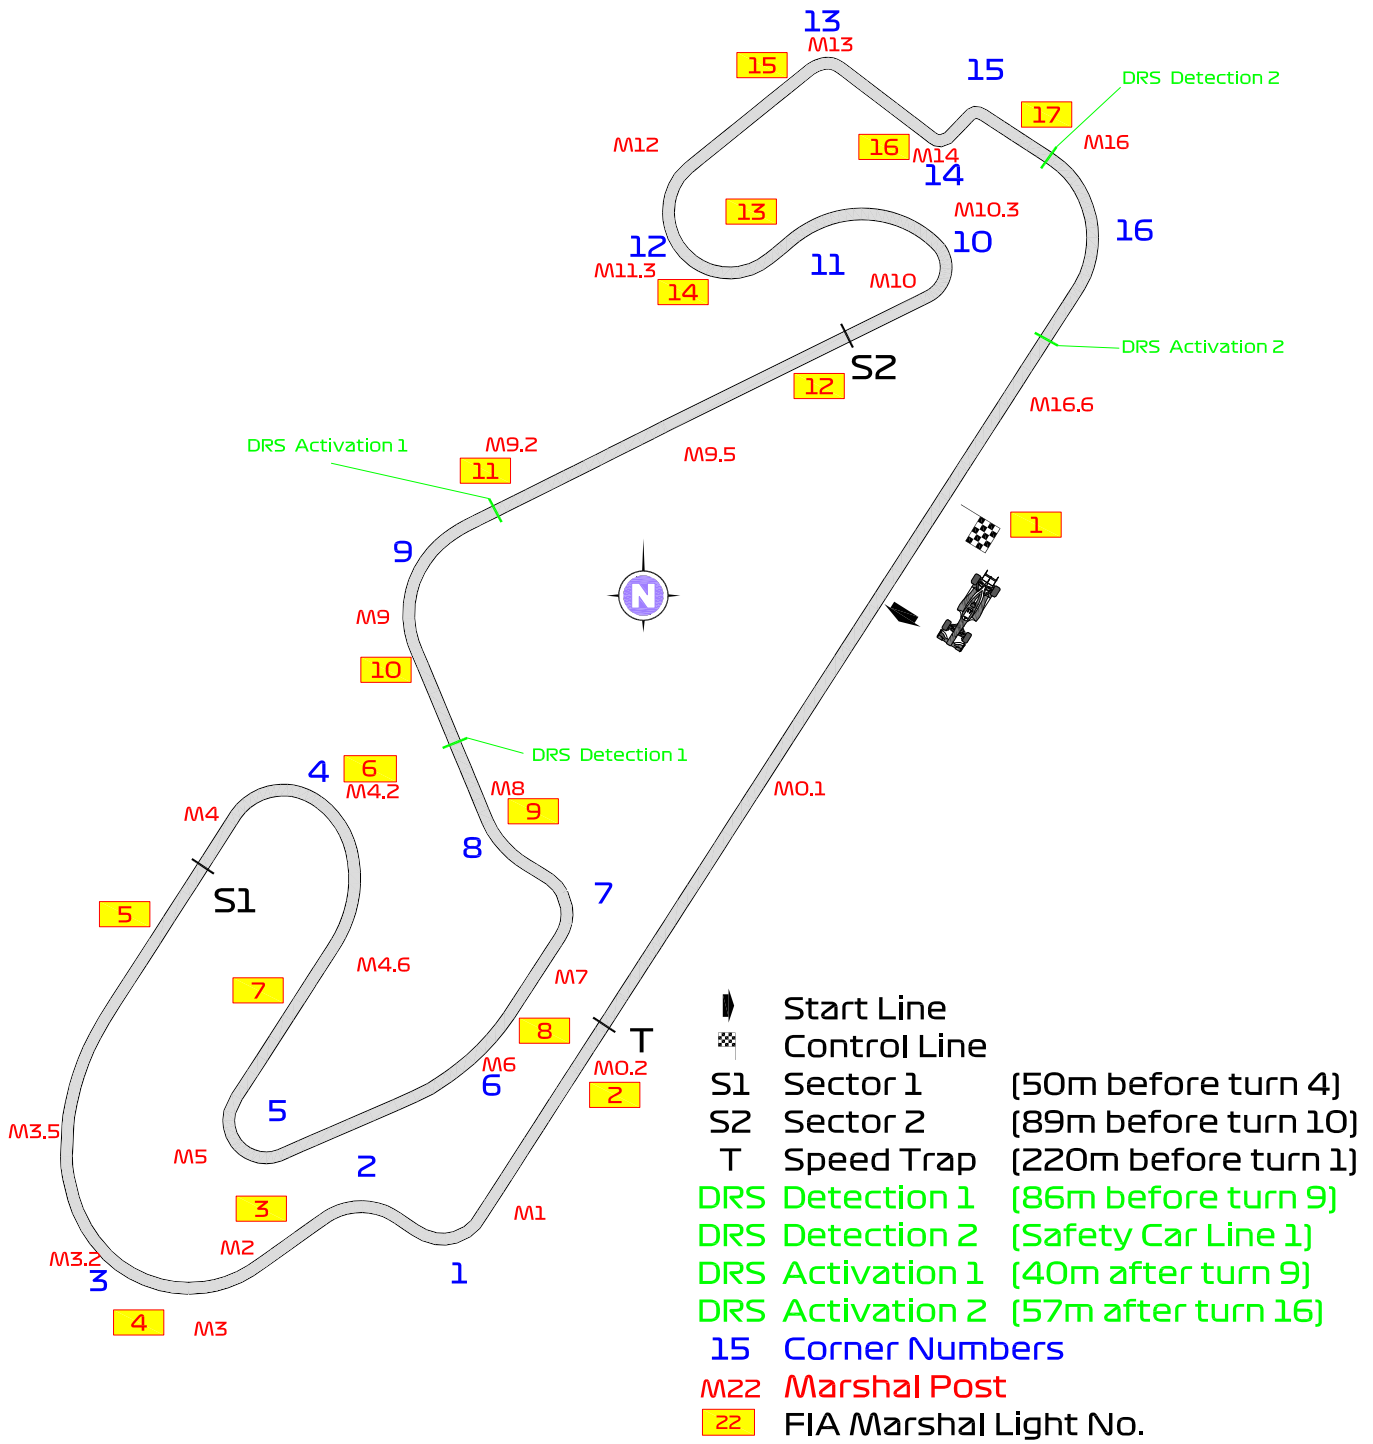

## Circuit Map

Circuit Centreline Length = 4.675km