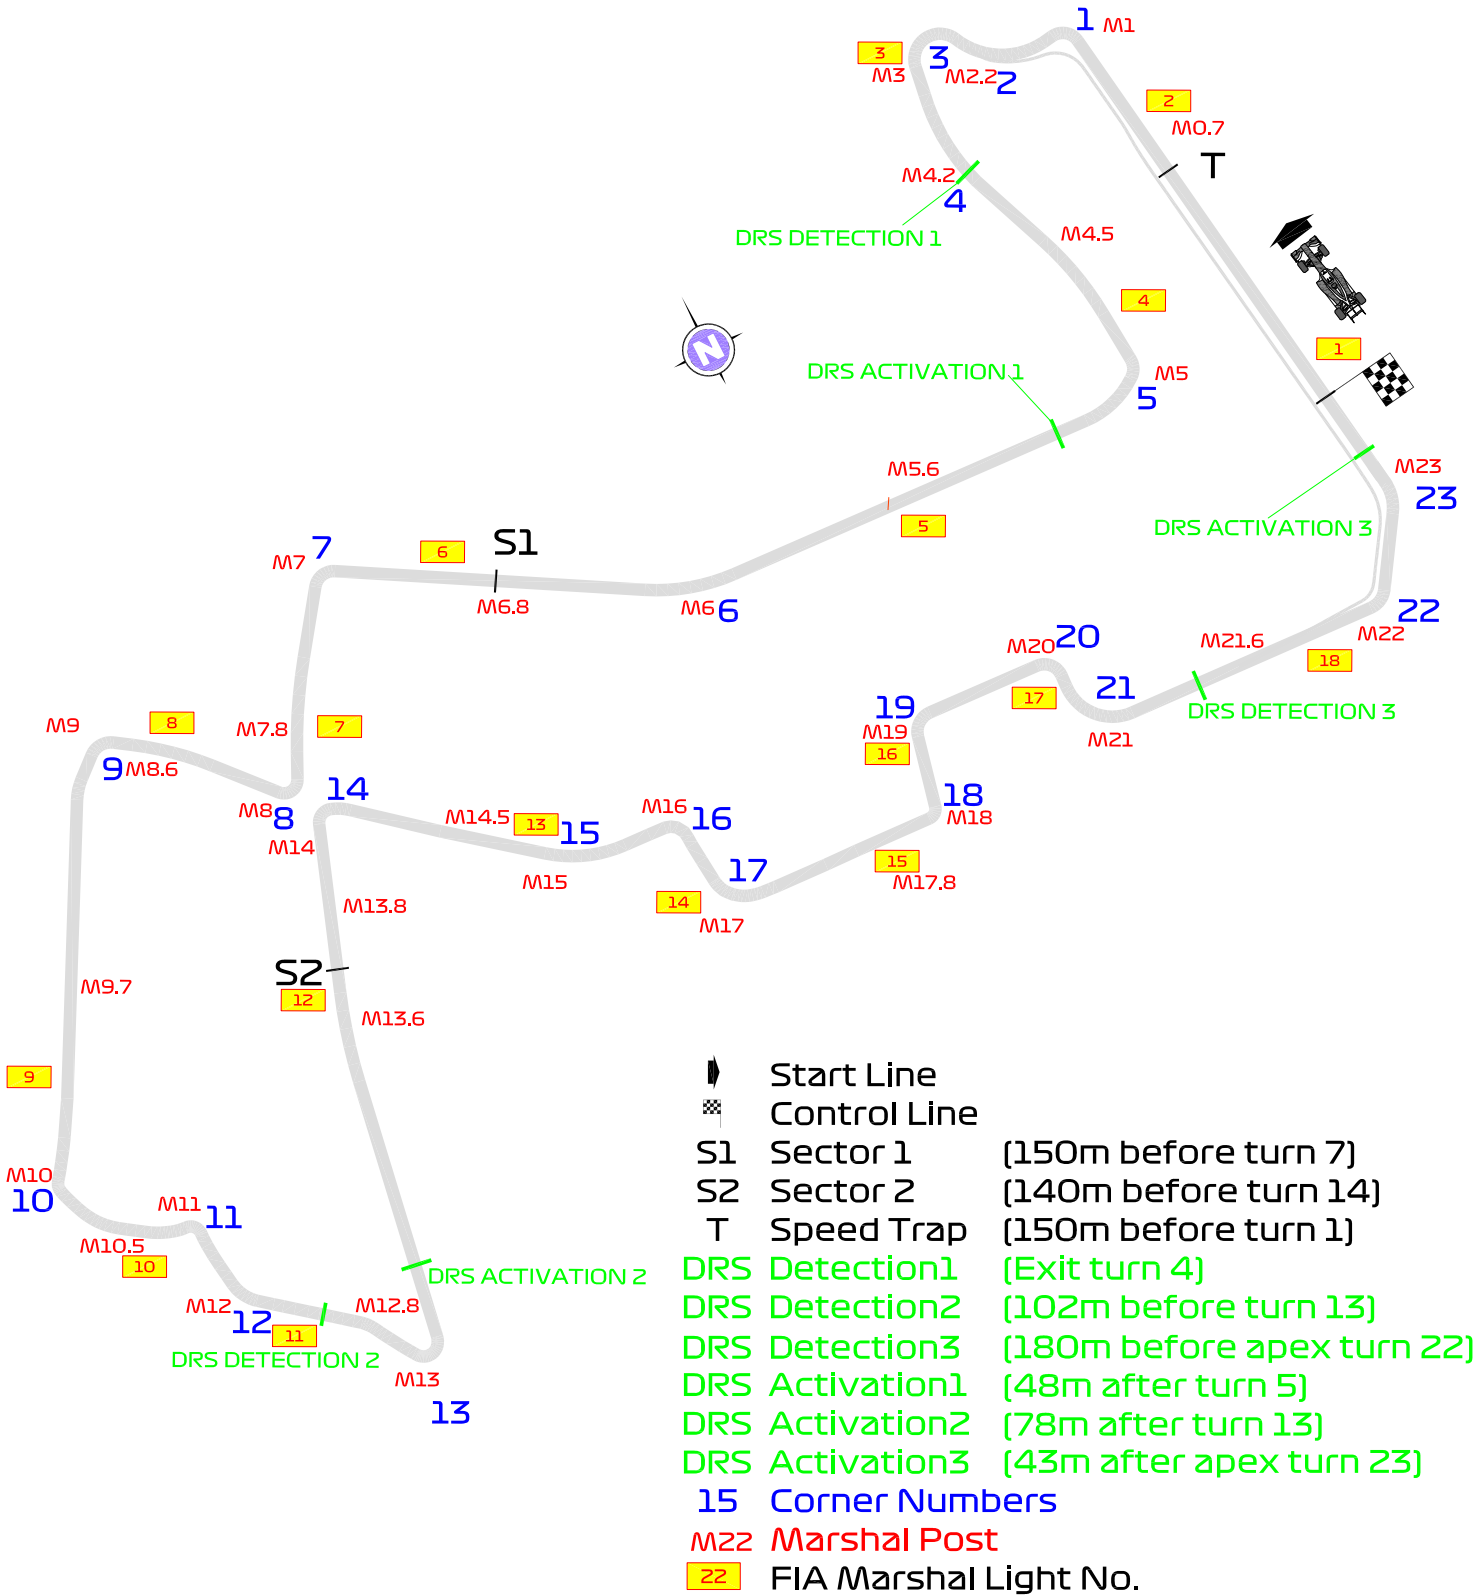

---

<b>Title</b>	Event Notes - Circuit Map
<b>Description</b>	Circuit Map
<b>Enclosed</b>	SINGAPORE_CIRCUIT_22 FIA V2.pdf

**Eduardo Freitas**

**The FIA Formula One Race Director**

## Circuit Map

Circuit Centreline Length = 5.063km