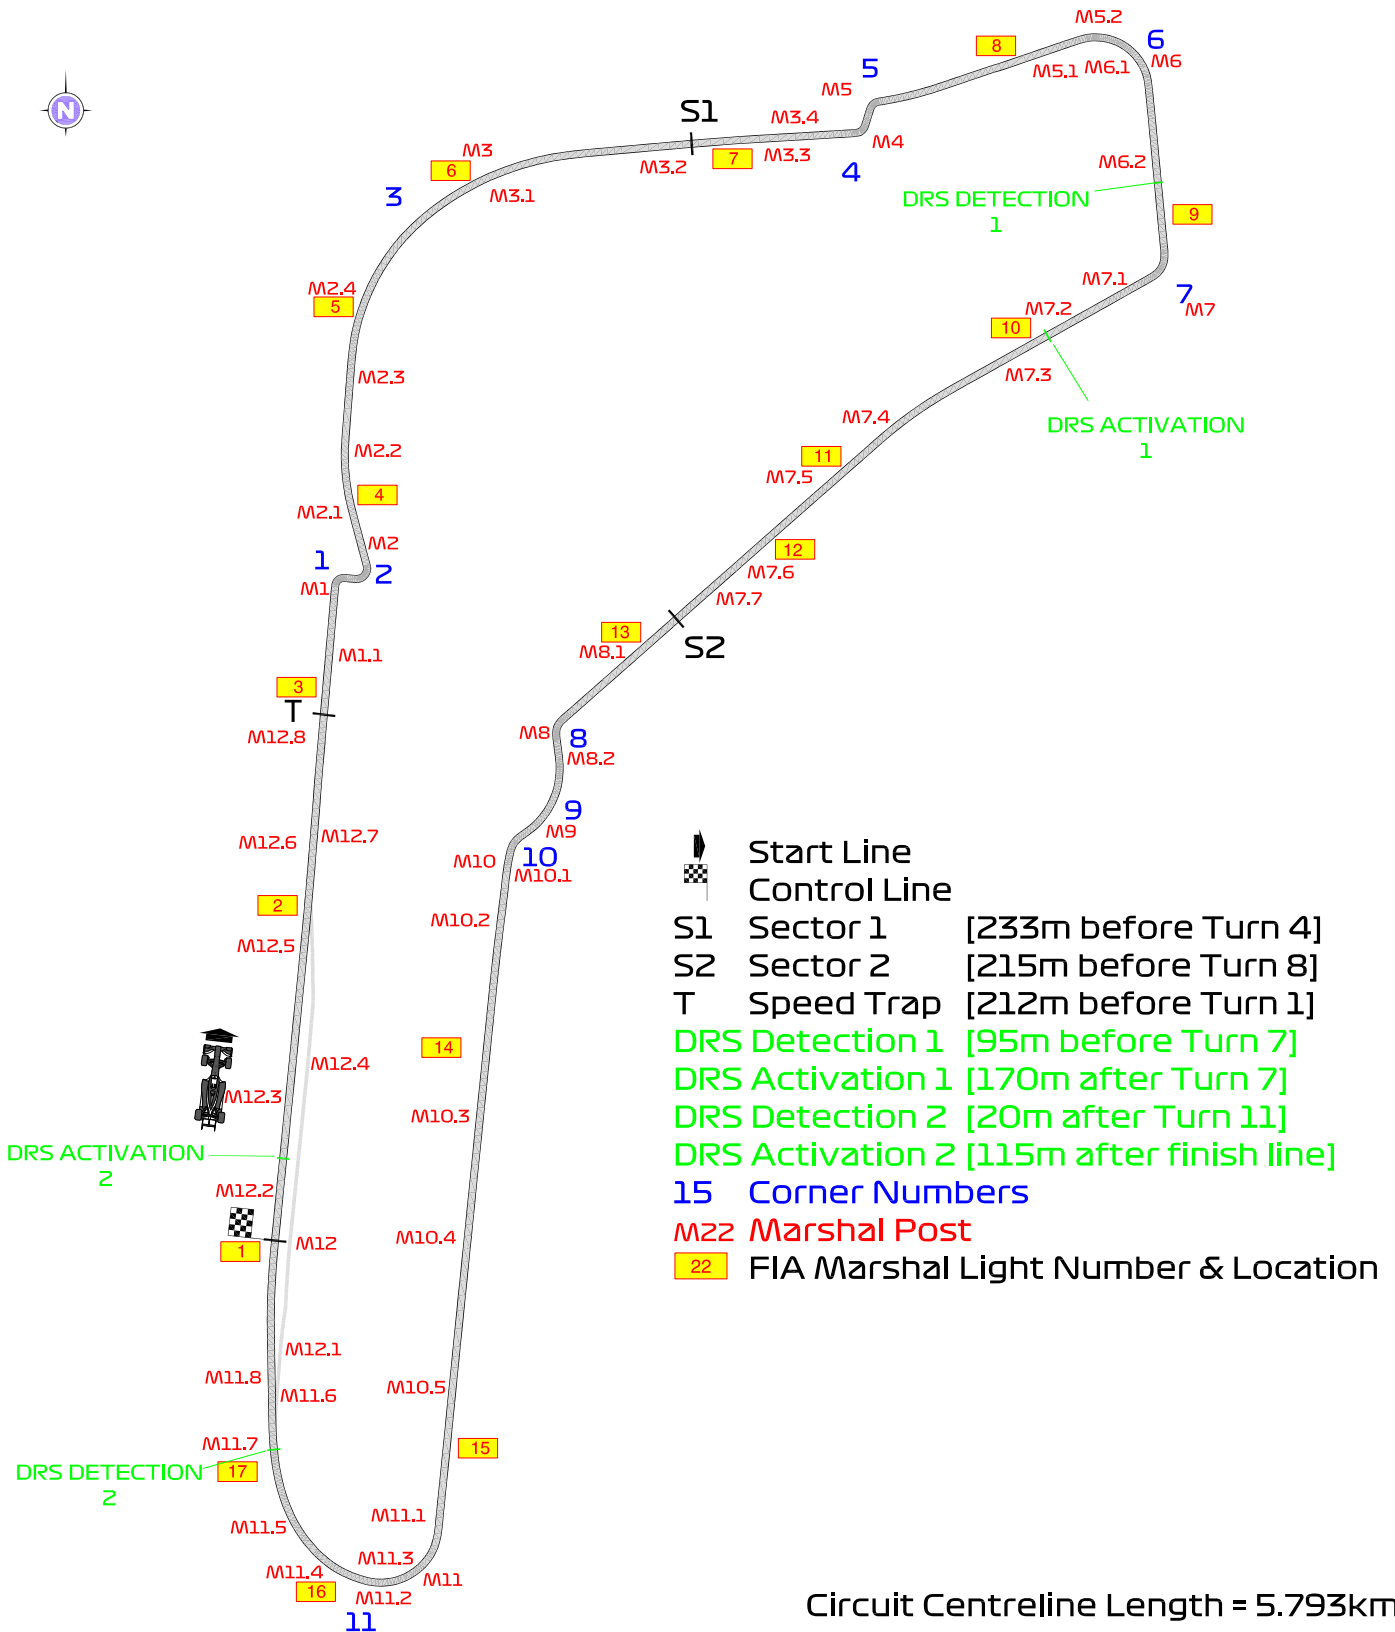

Title Track map
Description Track map
Enclosed ITALY_CIRCUIT_22 FIA_V2.pdf

Dennis Dean

Istvan Moni

Locapo Arcangeli

The Stewards

FORMULA 1 PIRELLI GRAN PREMIO D'ITALIA 2022 - Monza

Circuit Map

- Start Line
- Control Line
- S1 Sector 1 [233m before Turn 4]
- S2 Sector 2 [215m before Turn 8]
- T Speed Trap [212m before Turn 1]
- DRS Detection 1 [95m before Turn 7]
- DRS Activation 1 [170m after Turn 7]
- DRS Detection 2 [20m after Turn 11]
- DRS Activation 2 [115m after finish line]
- 15 Corner Numbers
- M22 Marshal Post
- 22 FIA Marshal Light Number & Location

Circuit Centreline Length = 5.793km