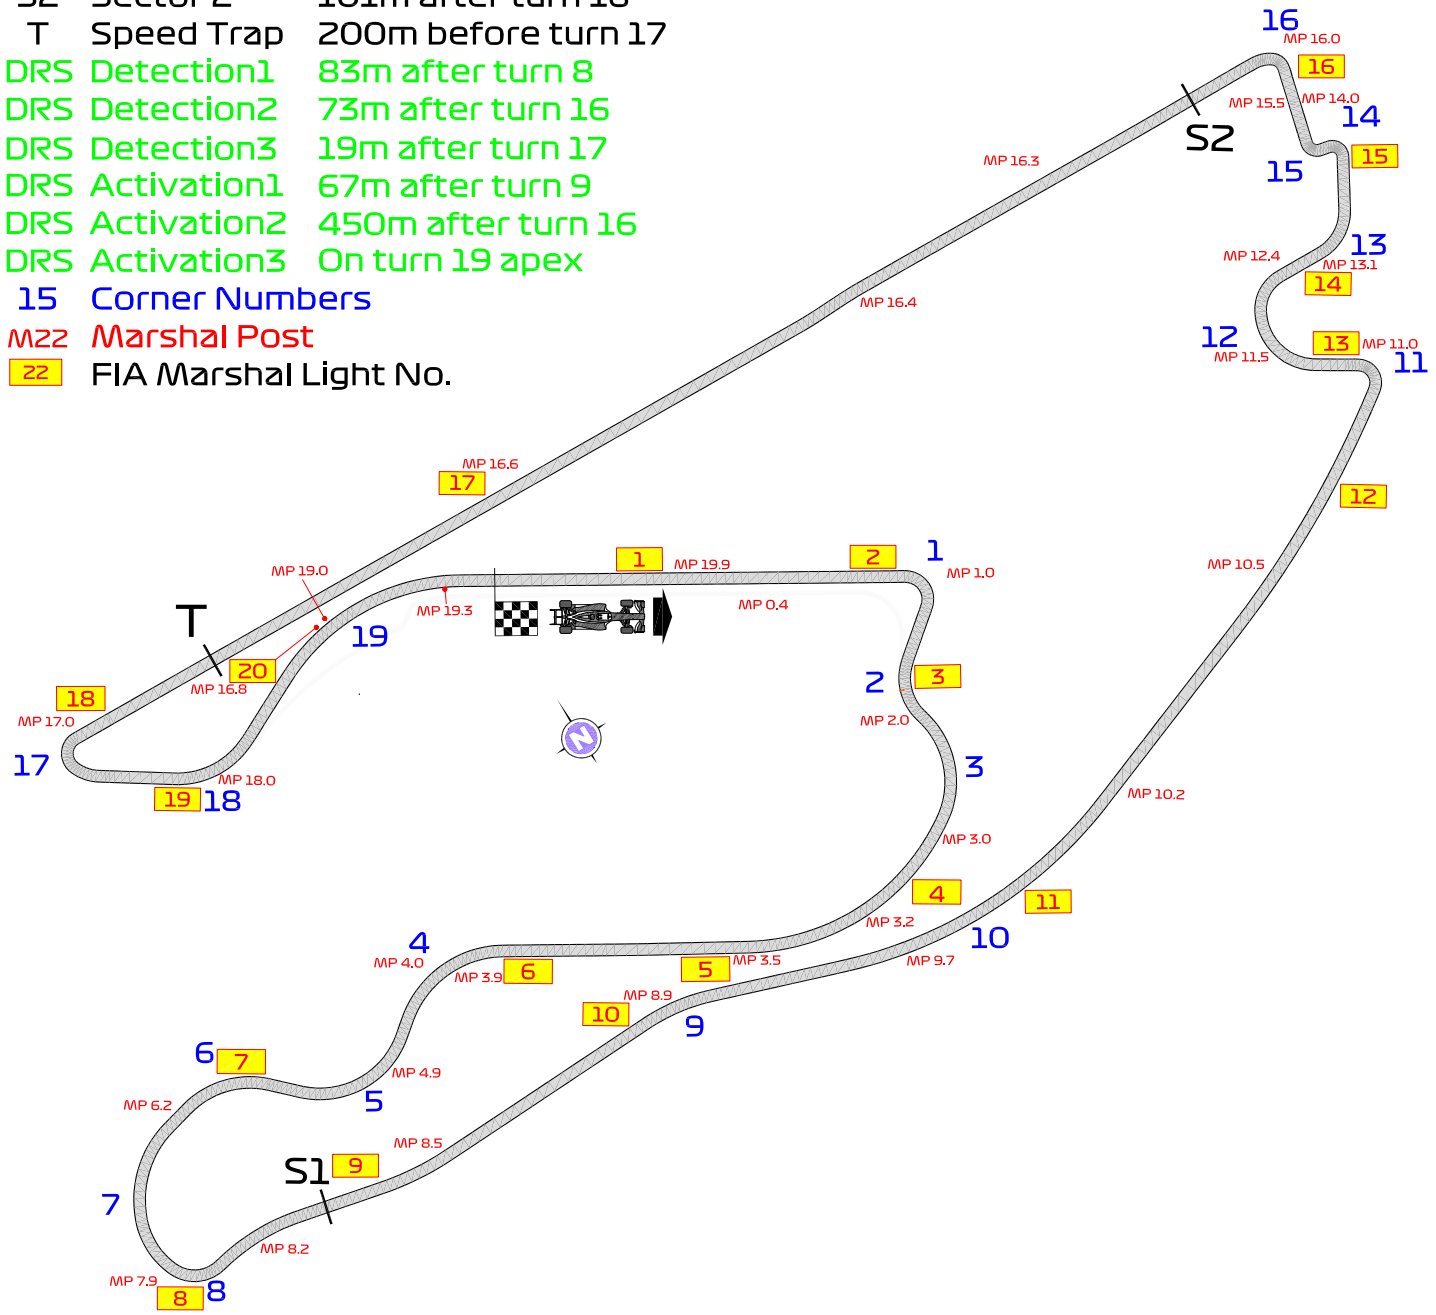

## Circuit Map

- Start Line
- Control Line
- S1 Sector 1 122m after turn 8
- S2 Sector 2 101m after turn 16
- T Speed Trap 200m before turn 17
- DRS Detection1 83m after turn 8
- DRS Detection2 73m after turn 16
- DRS Detection3 19m after turn 17
- DRS Activation1 67m after turn 9
- DRS Activation2 450m after turn 16
- DRS Activation3 On turn 19 apex
- 15 Corner Numbers
- M22 Marshal Post
- FIA Marshal Light No.

Circuit Centreline Length = 5.412km