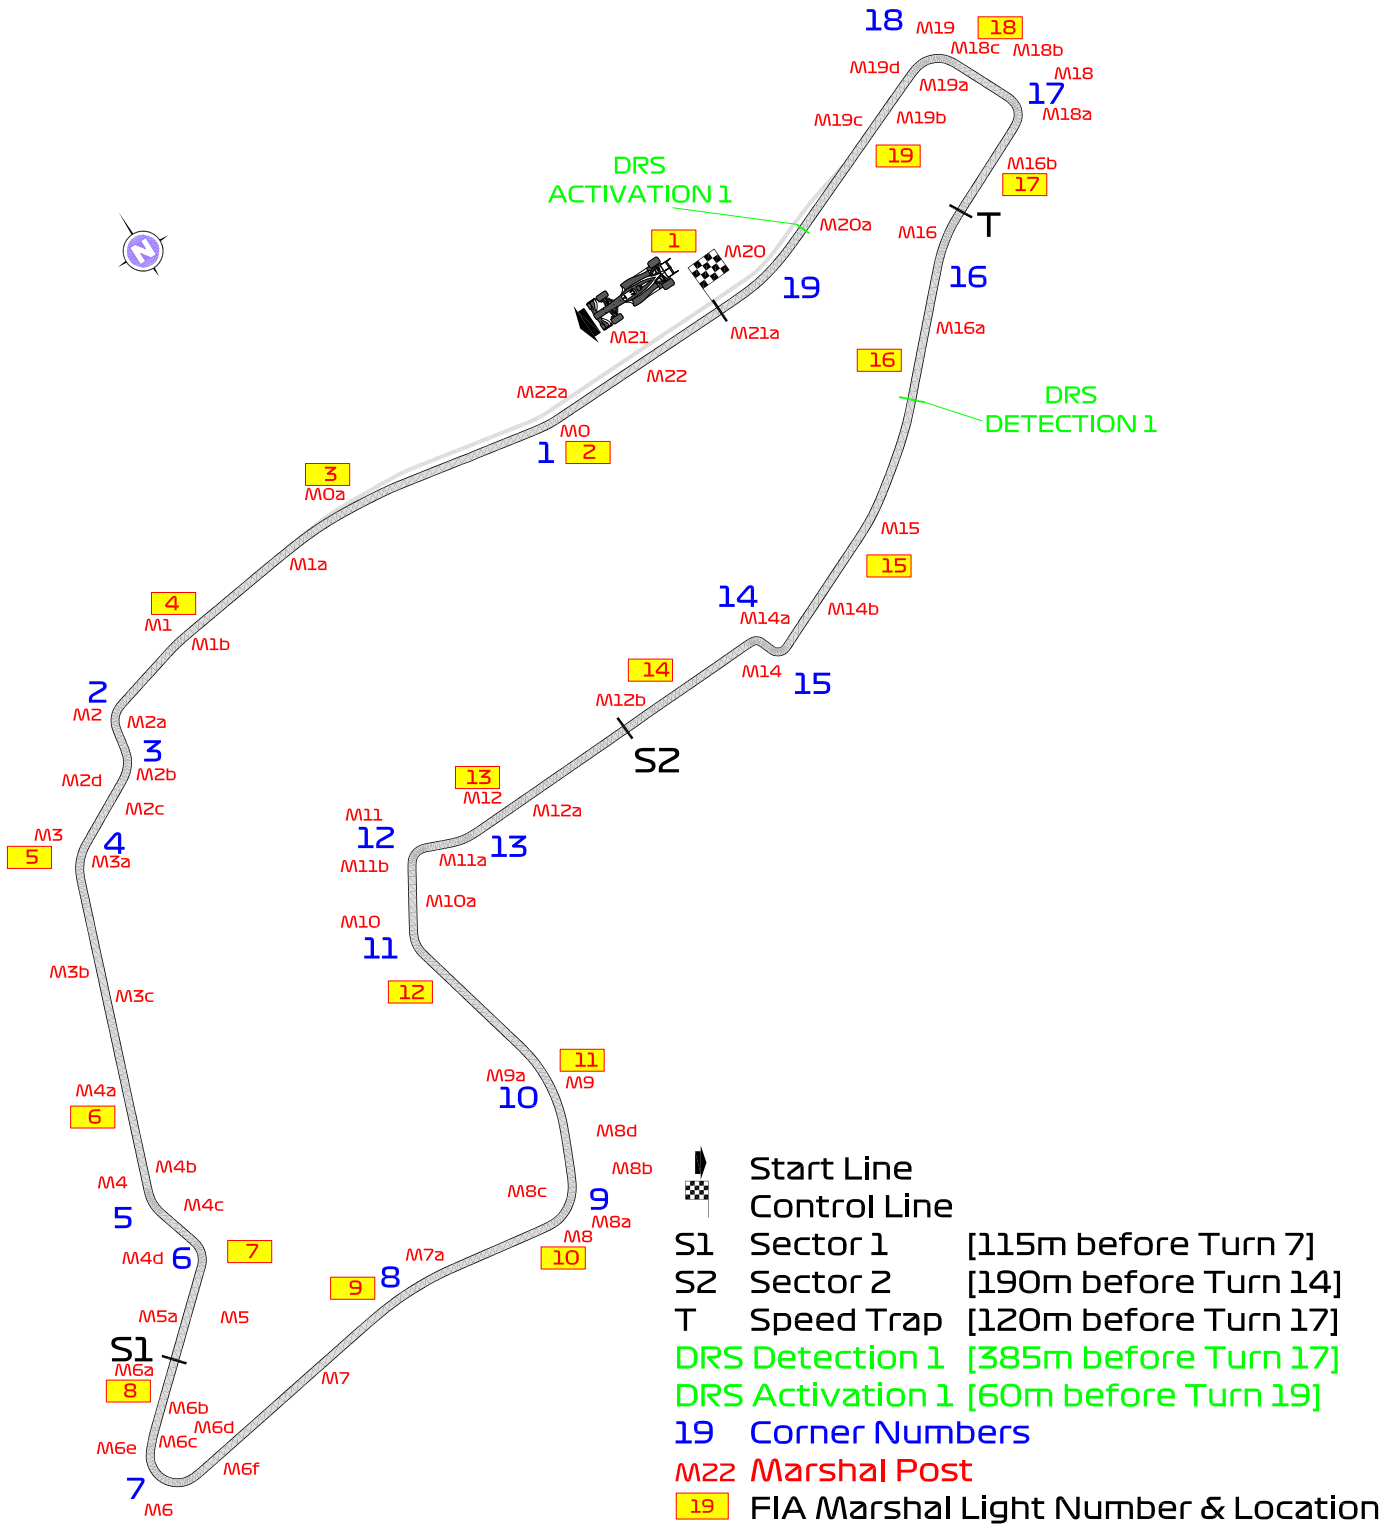

2022 IMOLA EVENT

21 to 24 april 2022

From	The Stewards	Document	1
To	All Teams, All Officials	Date	21 April 2022
		Time	13:19

Title IMOLA Circuit Map
Description IMOLA Circuit Map
Enclosed IMOLA_CIRCUIT_22 FIA_A.pdf

Mathieu Remmerie

Natalie Corsmit

Paolo Quaranta

The Stewards

FORMULA 1 ROLEX GRAN PREMIO DEL MADE IN ITALY E DELL'EMILIA ROMAGNA 2022 - Imola

Circuit Map

Circuit Centreline Length = 4.909km