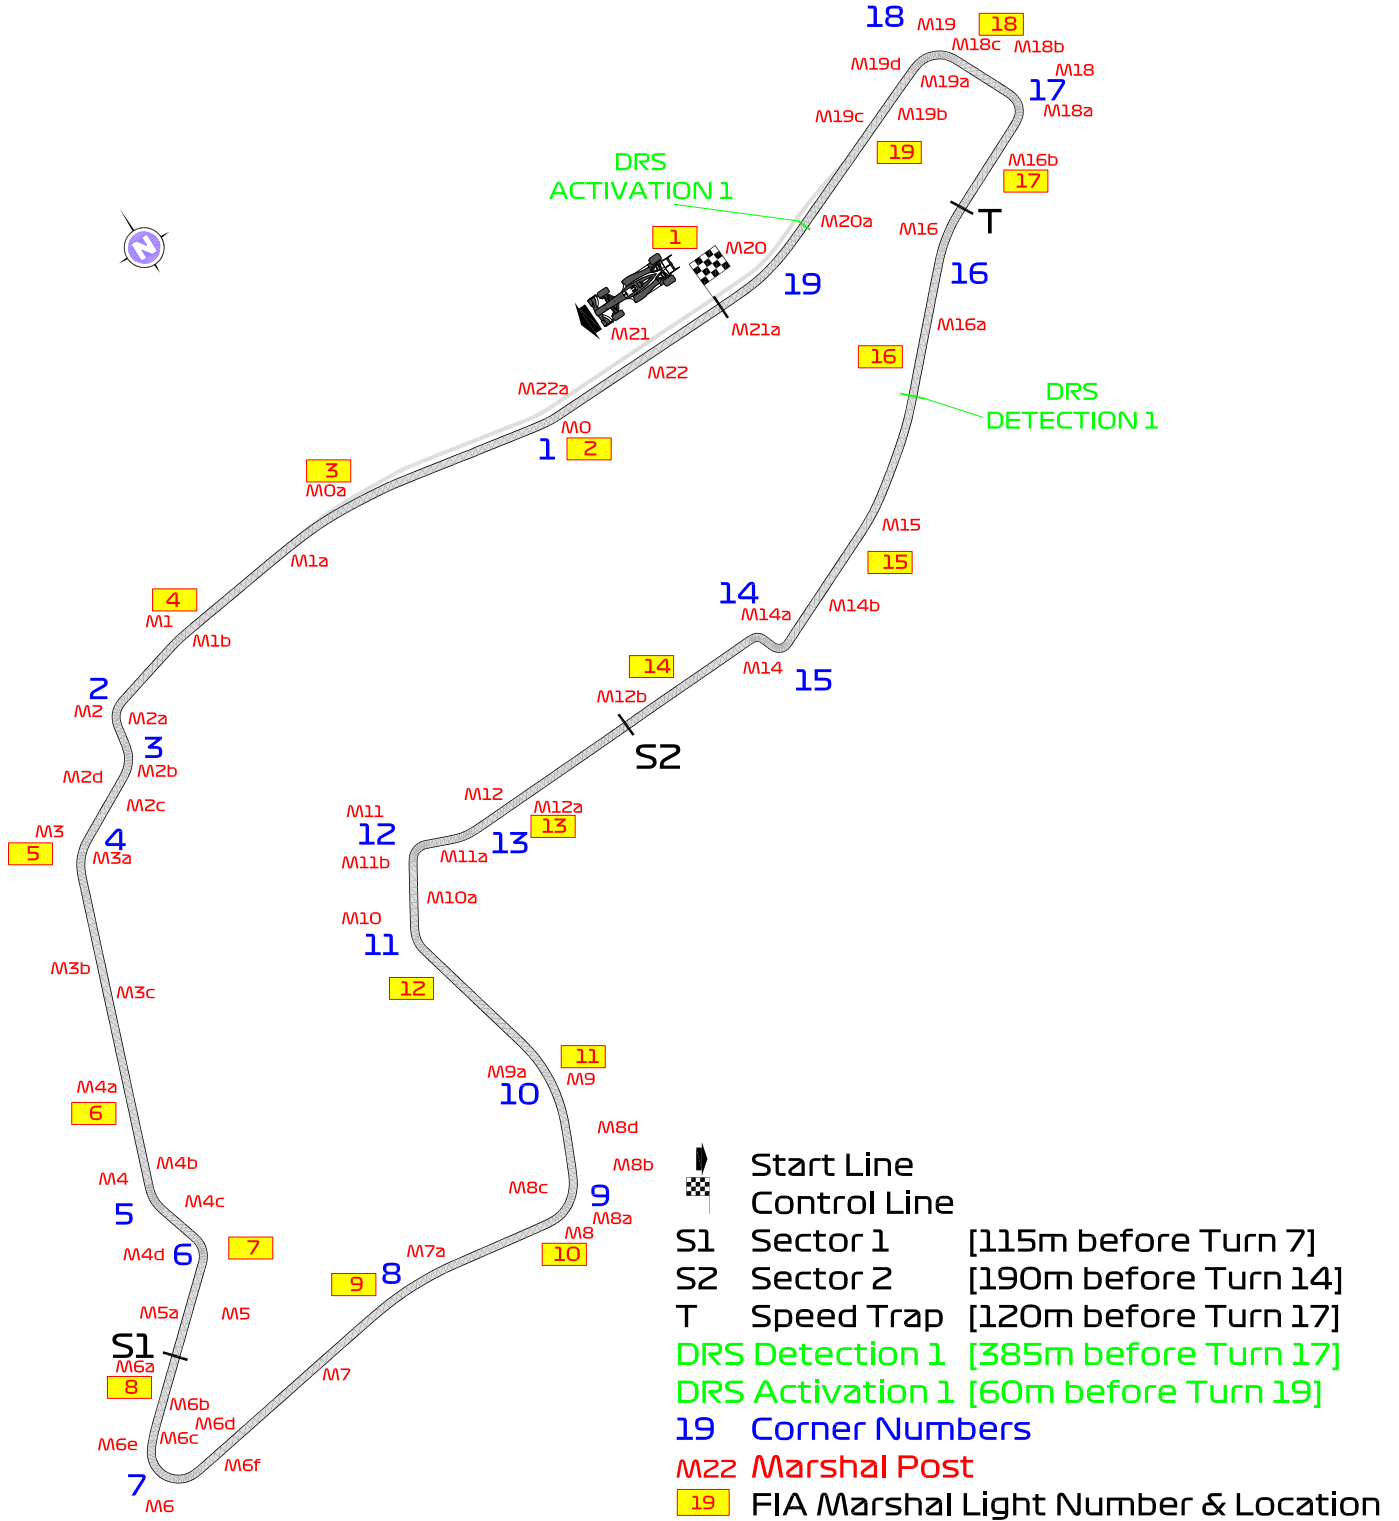

## 2022 IMOLA EVENT

21 to 24 April 2022

---

<b>From</b>	The Stewards	<b>Document</b>	3
<b>To</b>	All Teams, All Officials	<b>Date</b>	21 April 2022
		<b>Time</b>	15:47

---

**Title** Circuit Map Revised

**Description** The light panel 13 has moved sides of the track

**Enclosed** IMOLA\_CIRCUIT\_22 FIA\_v3.pdf

**Mathieu Remmerie**

**Natalie Corsmit**

**Paolo Quaranta**

**The Stewards**

FORMULA 1 ROLEX GRAN PREMIO DEL MADE IN ITALY E DELL'EMILIA ROMAGNA 2022 · Imola

Circuit Map

Circuit Centreline Length = 4.909km