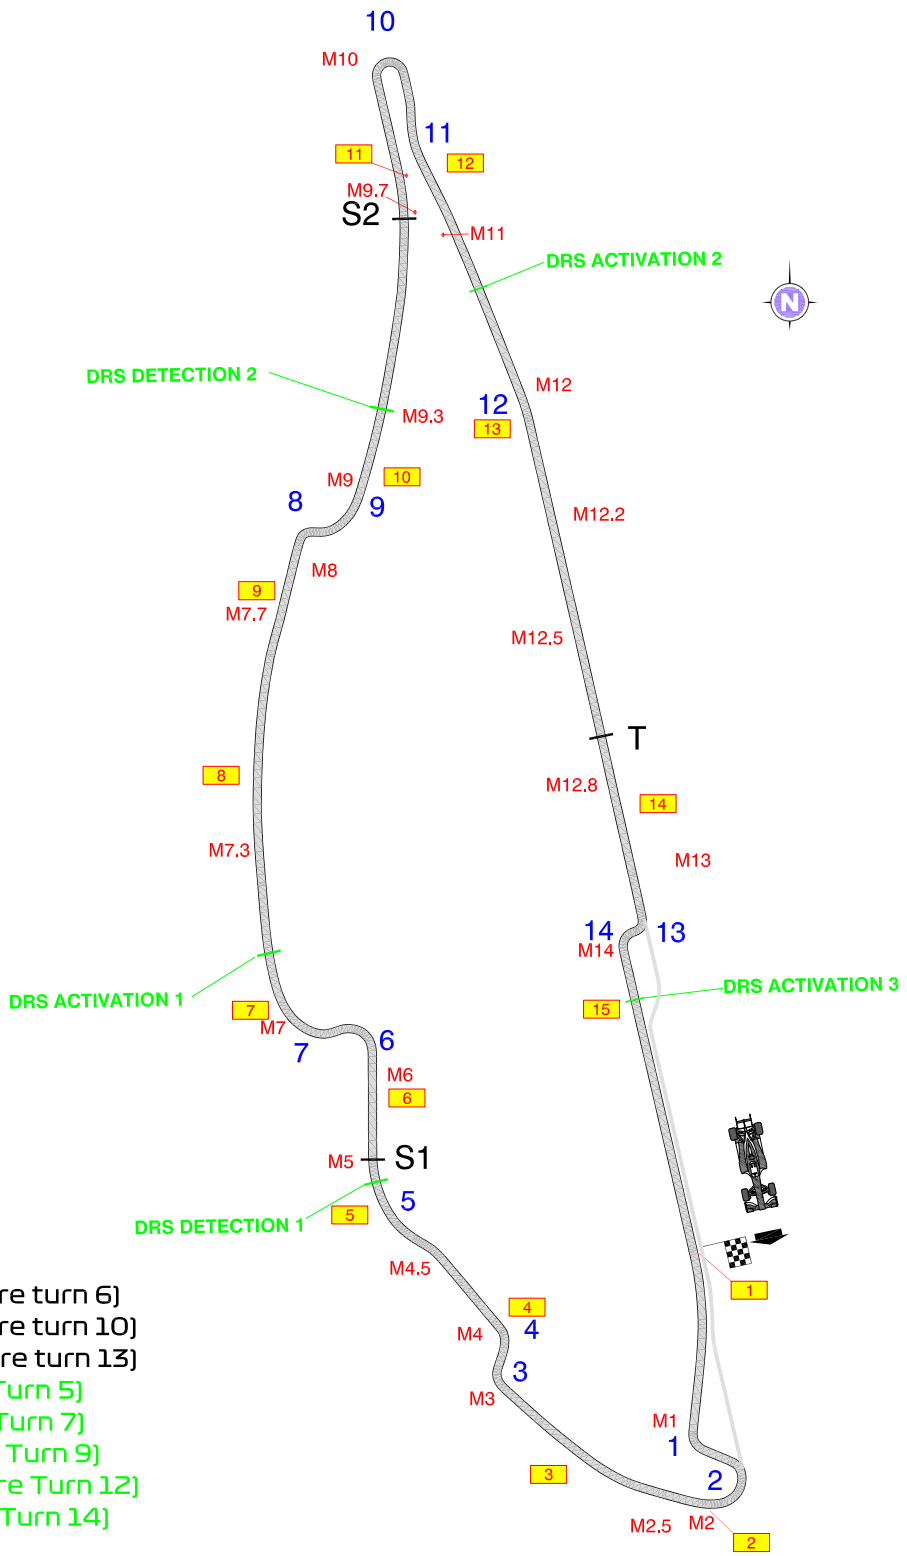

2022 CANADIAN GRAND PRIX

16 - 19 June 2022

From	The FIA Formula One Race Director	Document	2
To	All Teams, All Officials	Date	16 June 2022
		Time	13:05

Title	Event Notes - Circuit Map v2
Description	Event Notes - Circuit Map v2
Enclosed	CANADA_CIRCUIT_22 FIAv2.pdf

Eduardo Freitas

The FIA Formula One Race Director

FORMULA 1 GRAND PRIX DU CANADA 2022 - Montréal

Circuit Map

- Start Line
- Control Line
- S1** Sector 1 [145m before turn 6]
- S2** Sector 2 [190m before turn 10]
- T** Speed Trap [250m before turn 13]
- DRS Detection1** [15m after Turn 5]
- DRS Activation1** [95m after Turn 7]
- DRS Detection2** [110m after Turn 9]
- DRS Activation2** [155m before Turn 12]
- DRS Activation3** [70m after Turn 14]
- 15** Corner Numbers
- M22** Marshal Post
- 15** FIA Marshal Light Number & location

Circuit Centreline Length = 4.361km