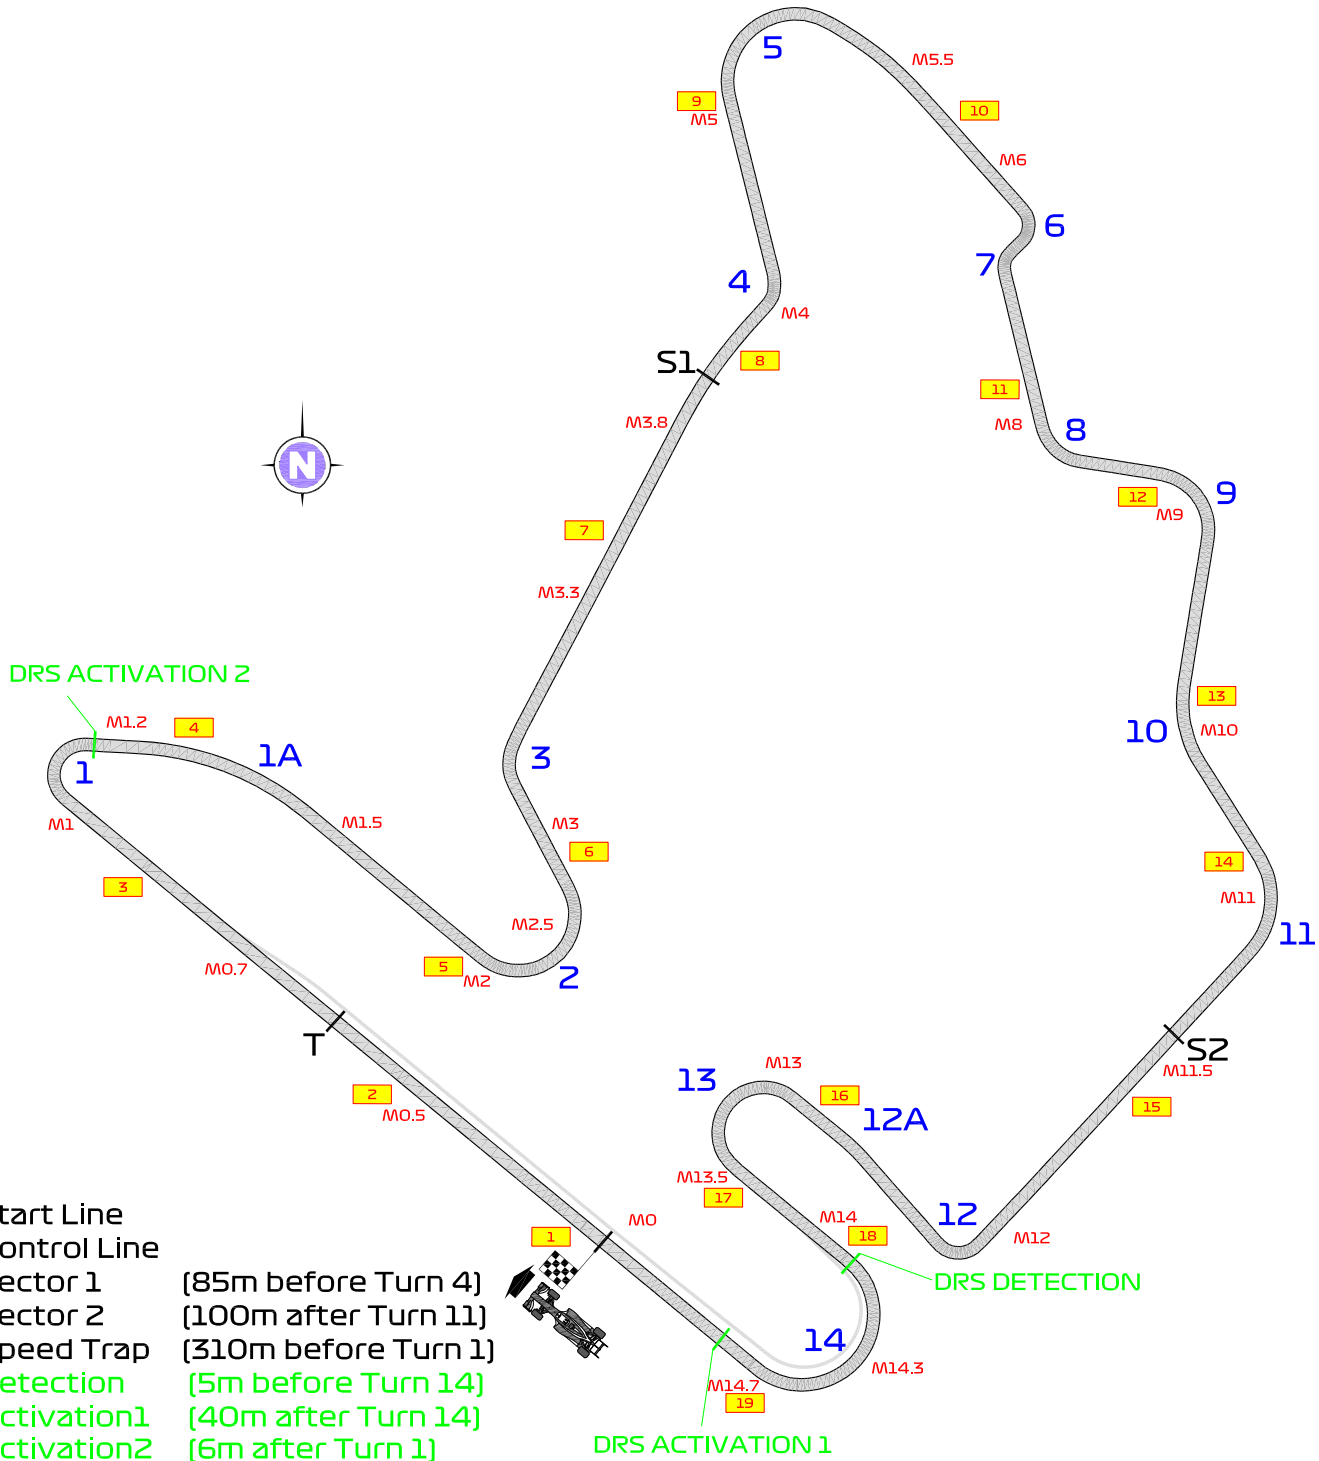

2022 BUDAPEST EVENT

28 to 31 July 2022

From	The Stewards	Document	1
To	All Teams, All Officials	Date	28 July 2022
		Time	11:39

Title Track Map
Description Track Map
Enclosed HUNGARY_CIRCUIT_22 FIA.pdf

Dennis Dean

Silvia Bellot

Istvan Moni

The Stewards

FORMULA 1 ARAMCO MAGYAR NAGYDÍJ 2022 - Budapest

Circuit Map

- Start Line
- Control Line
- S1 Sector 1 [85m before Turn 4]
- S2 Sector 2 [100m after Turn 11]
- T Speed Trap [310m before Turn 1]
- DRS Detection [5m before Turn 14]
- DRS Activation1 [40m after Turn 14]
- DRS Activation2 [6m after Turn 1]
- 15 Corner Numbers
- M22 Marshal Post
- FIA Marshal Light No.

Circuit Centreline Length = 4.381km