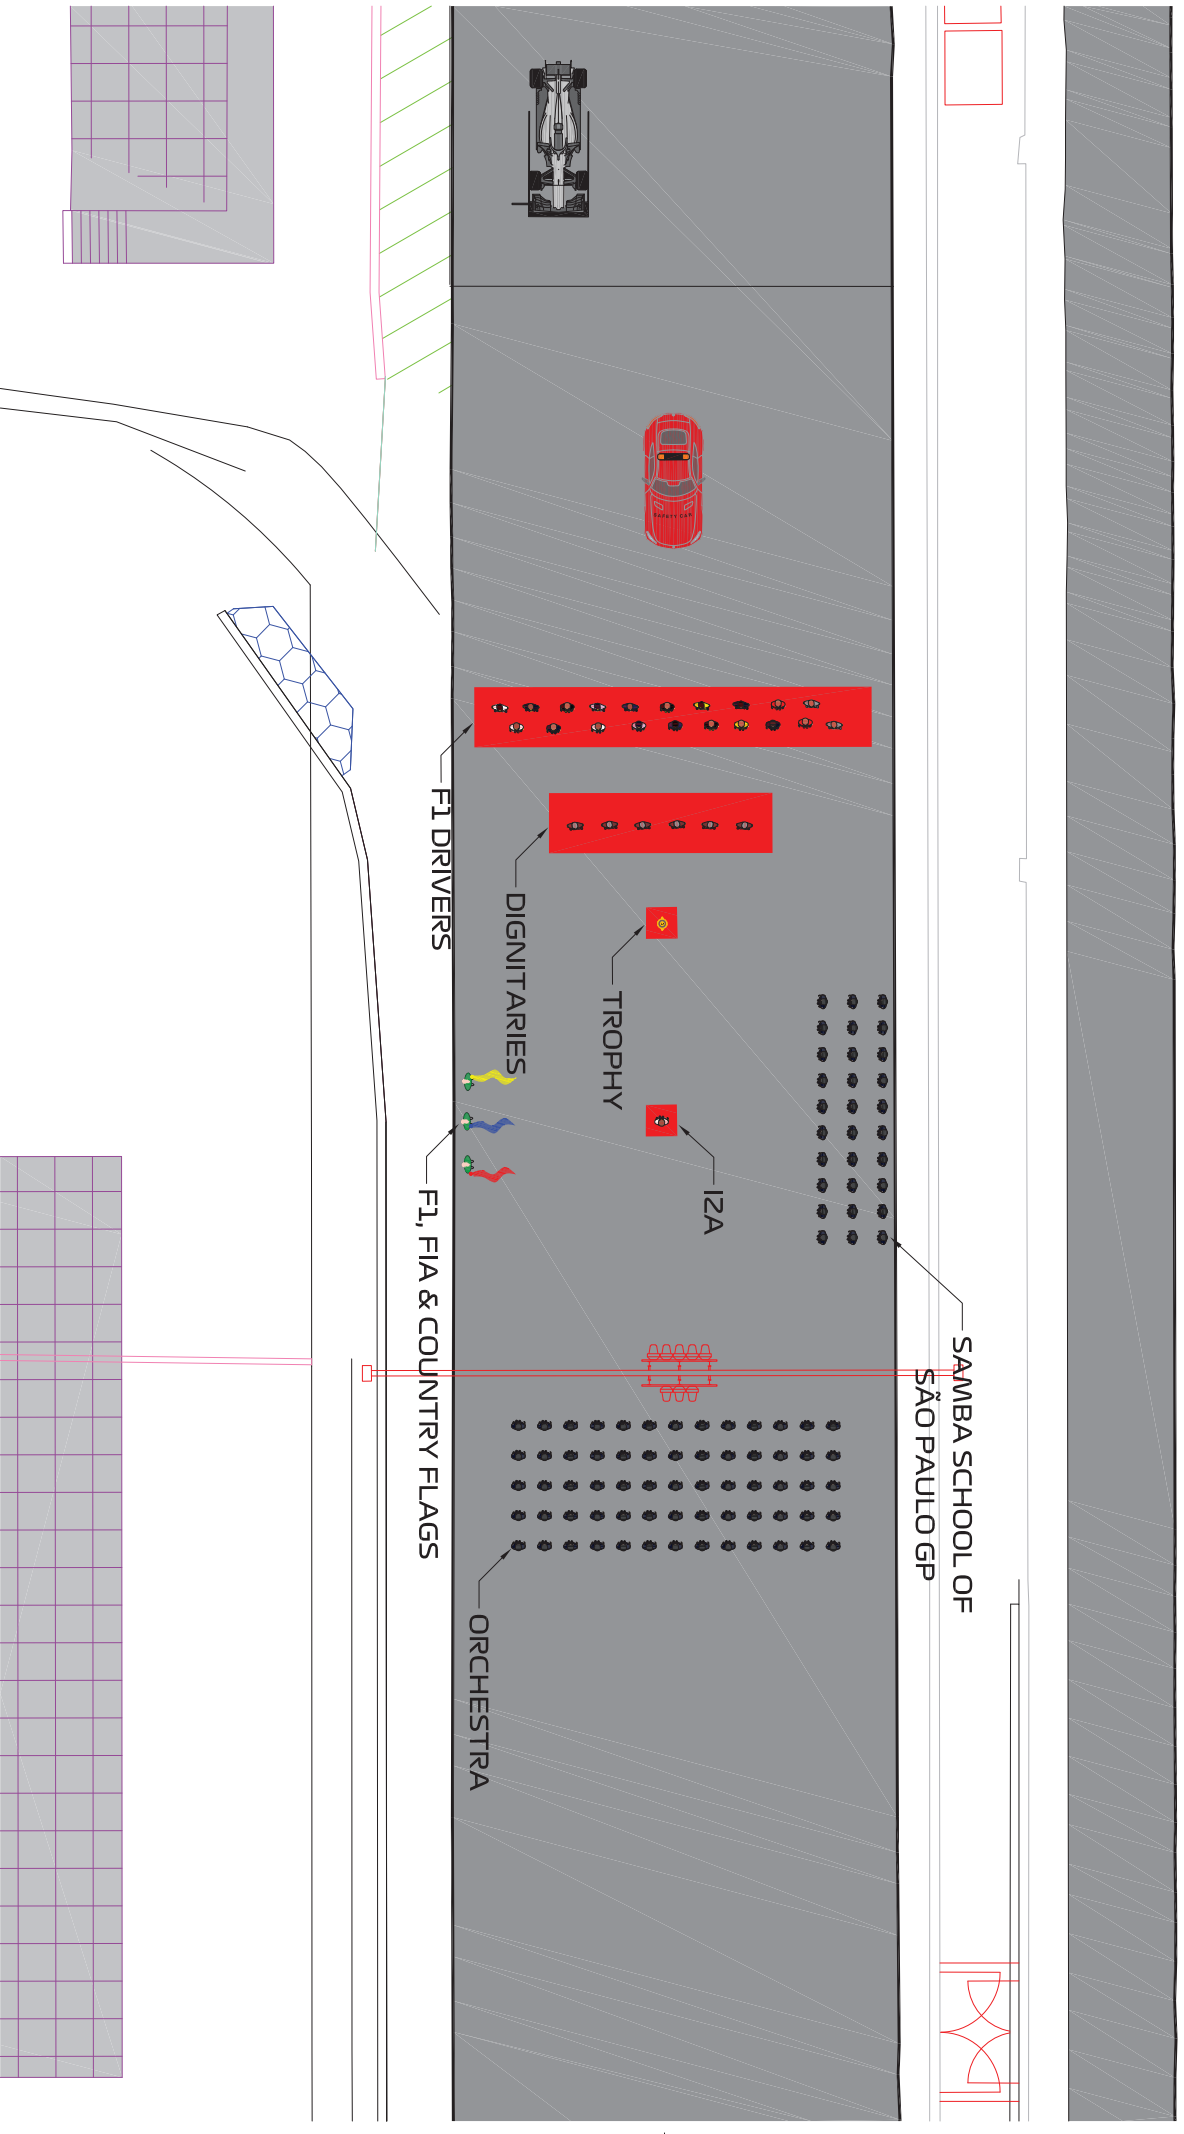

Event Title

FORMULA 1 HEINEKEN
GRANDE PRÊMIO DE SÃO PAULO 2022
Autódromo José Carlos Pace
SÃO PAULO, BRAZIL

ROUND 21
NOV 11-13

Drawing Title

National Anthem

Drawing Number	Date	Scale	Rev
U1...DRAWING12022|BRAZIL_RACE DAY_22	12/11/22	N.T.S	
Drawn			
L.LALLY