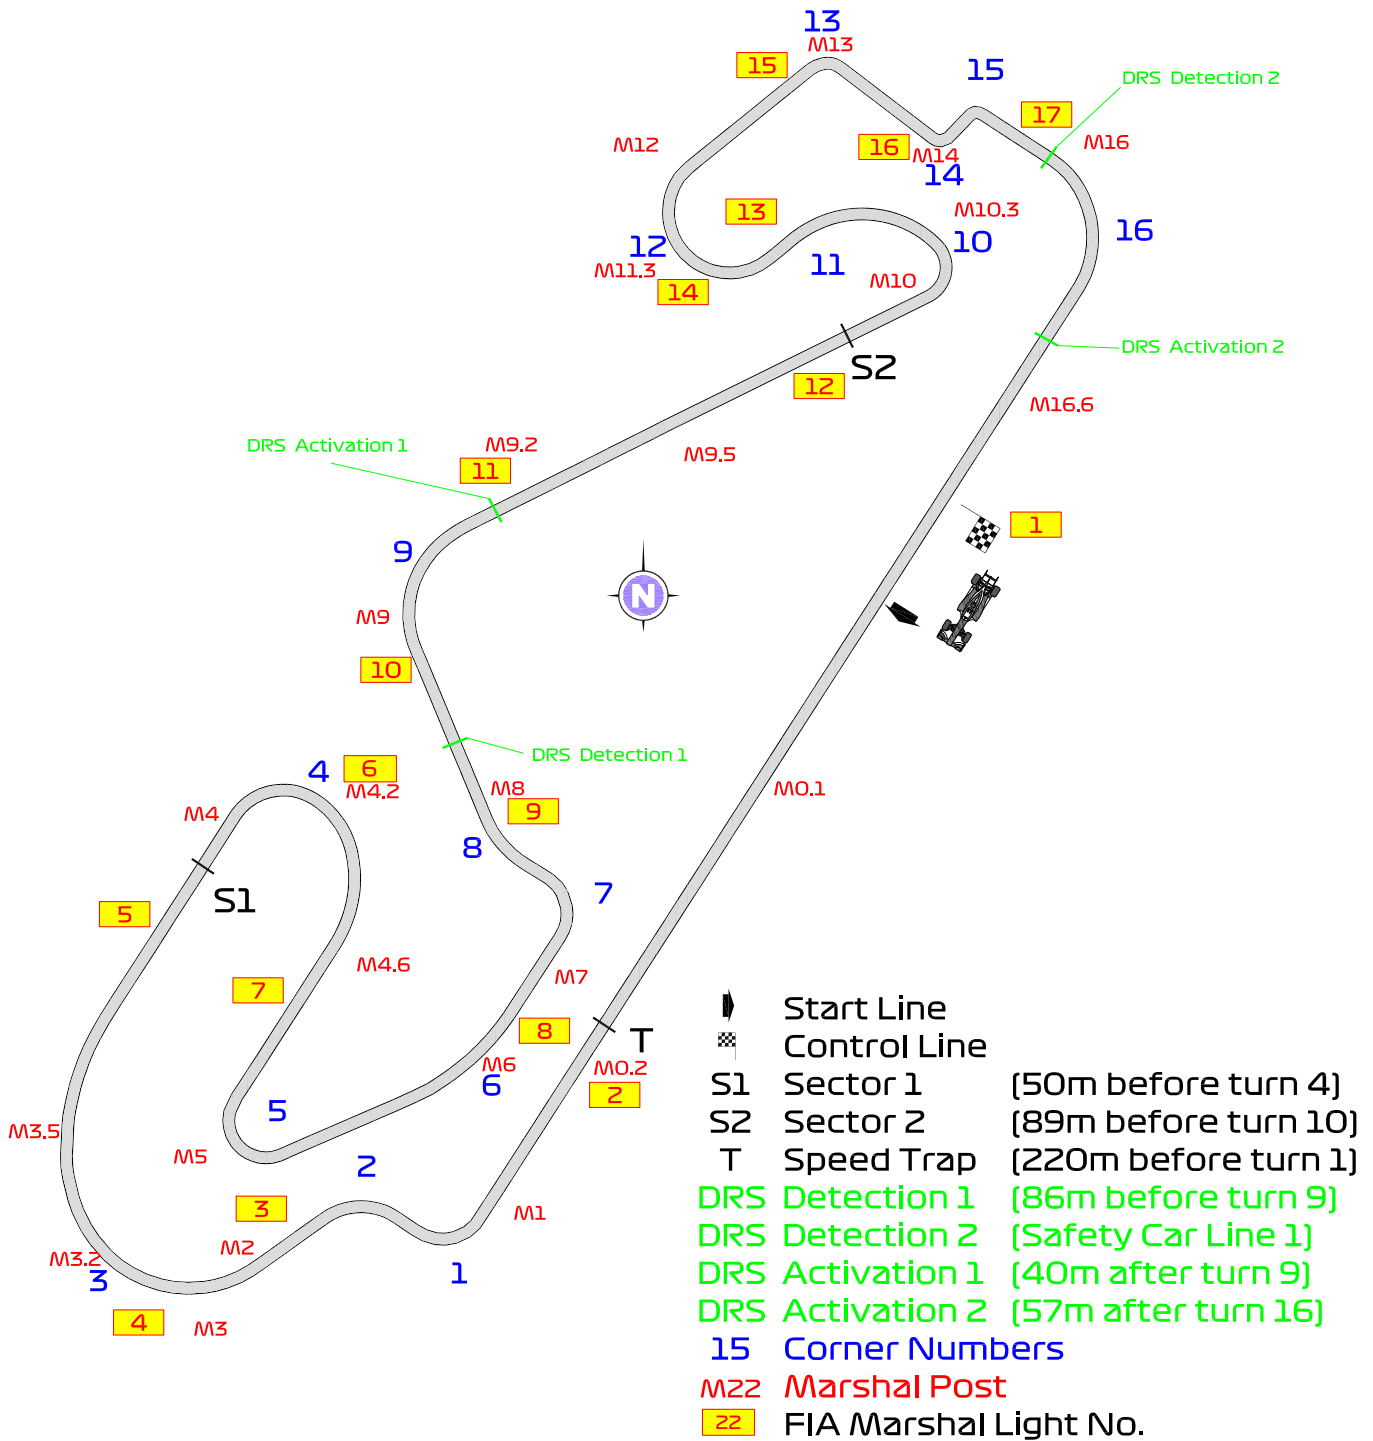

2022 BARCELONA EVENT

19 to 22 May 2022

From	The Stewards	Document	2
To	All Teams, All Officials	Date	19 May 2022
		Time	13:25

Title New Version Barcelona 2022 Track Map
Description New Version Barcelona 2022 Track Map
Enclosed SPAIN_CIRCUIT_22 FIA B-NewVersion.pdf

Sylvia Bellot

Istvan Moni

Xavi Naves

The Stewards

FIA Formula 1
World Championship™

FORMULA 1 PIRELLI GRAN PREMIO DE ESPAÑA 2022 - Barcelona

Circuit Map

Circuit Centreline Length = 4.675km