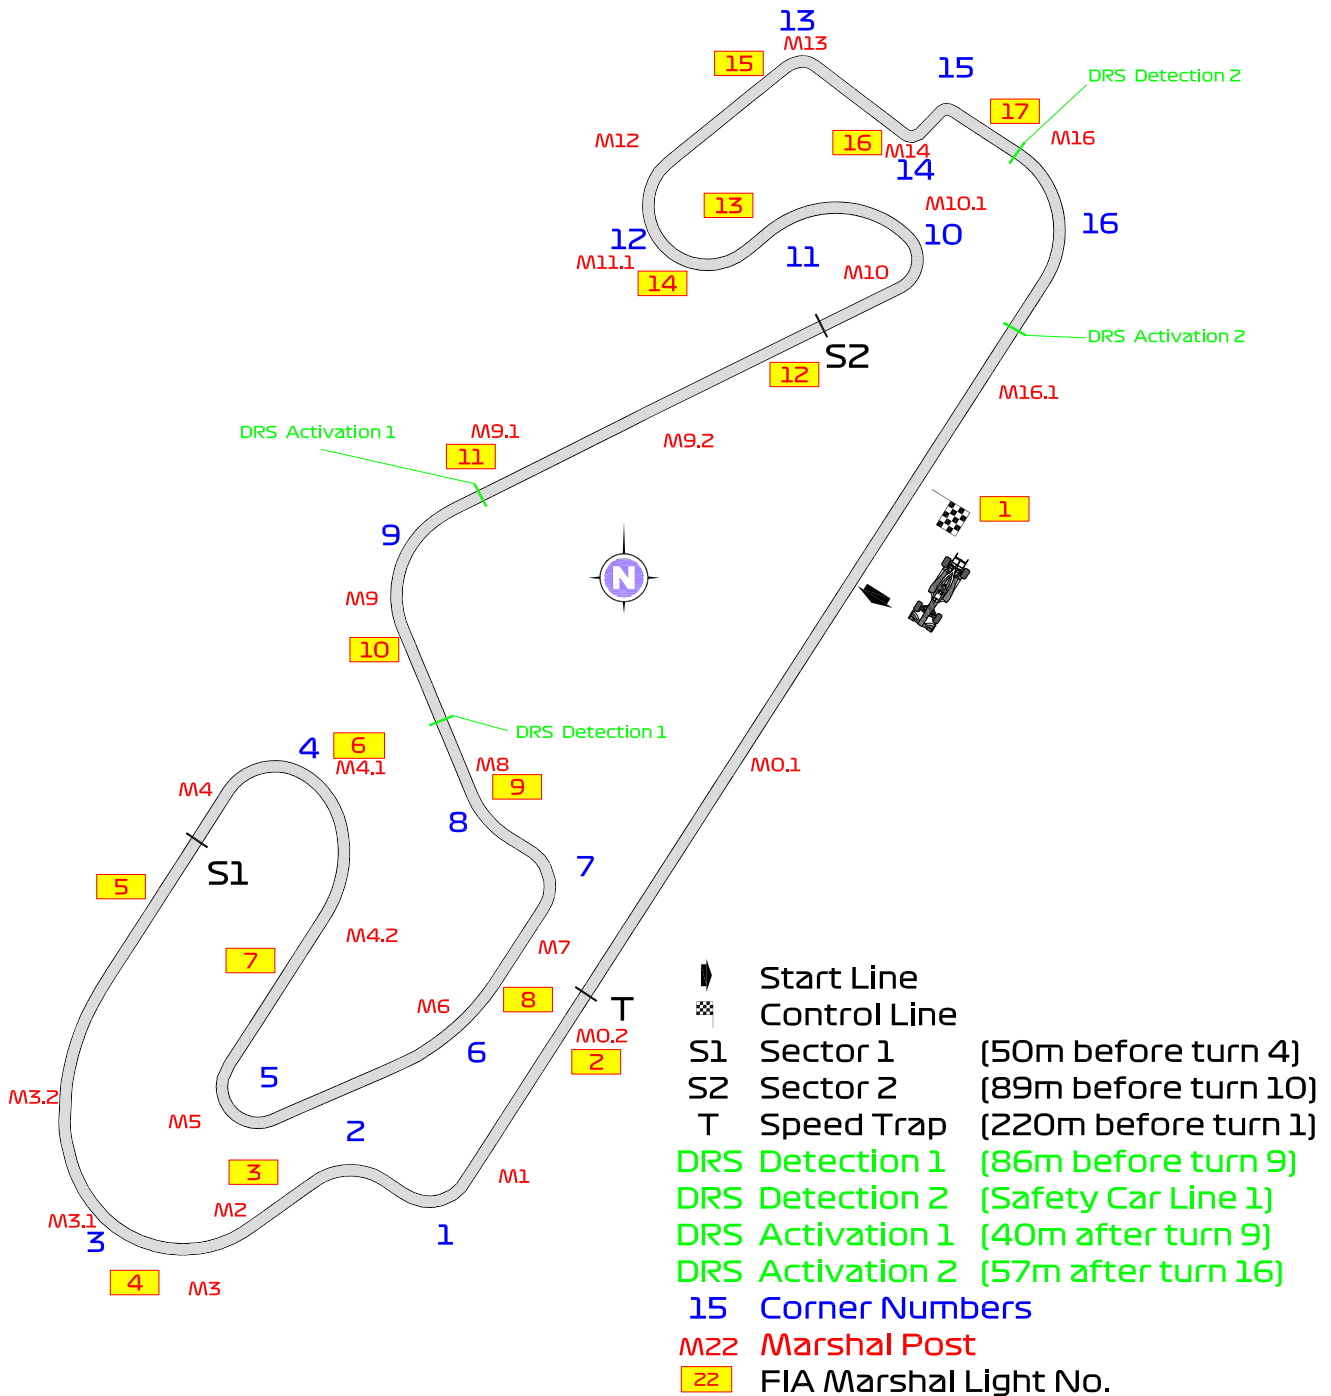

2022 BARCELONA EVENT

19 to 22 May 2022

From	The Stewards	Document	1
To	All Teams, All Officials	Date	19 May 2022
		Time	12:00

Title Barcelona 2022 Track Map
Description Barcelona 2022 Track Map
Enclosed SPAIN_CIRCUIT_22 FIA.pdf

Sylvia Bellot

Istvan Moni

Xavi Naves

The Stewards

FIA Formula 1
World Championship™

FORMULA 1 PIRELLI GRAN PREMIO DE ESPAÑA 2022 - Barcelona

Circuit Map

Circuit Centreline Length = 4.675km