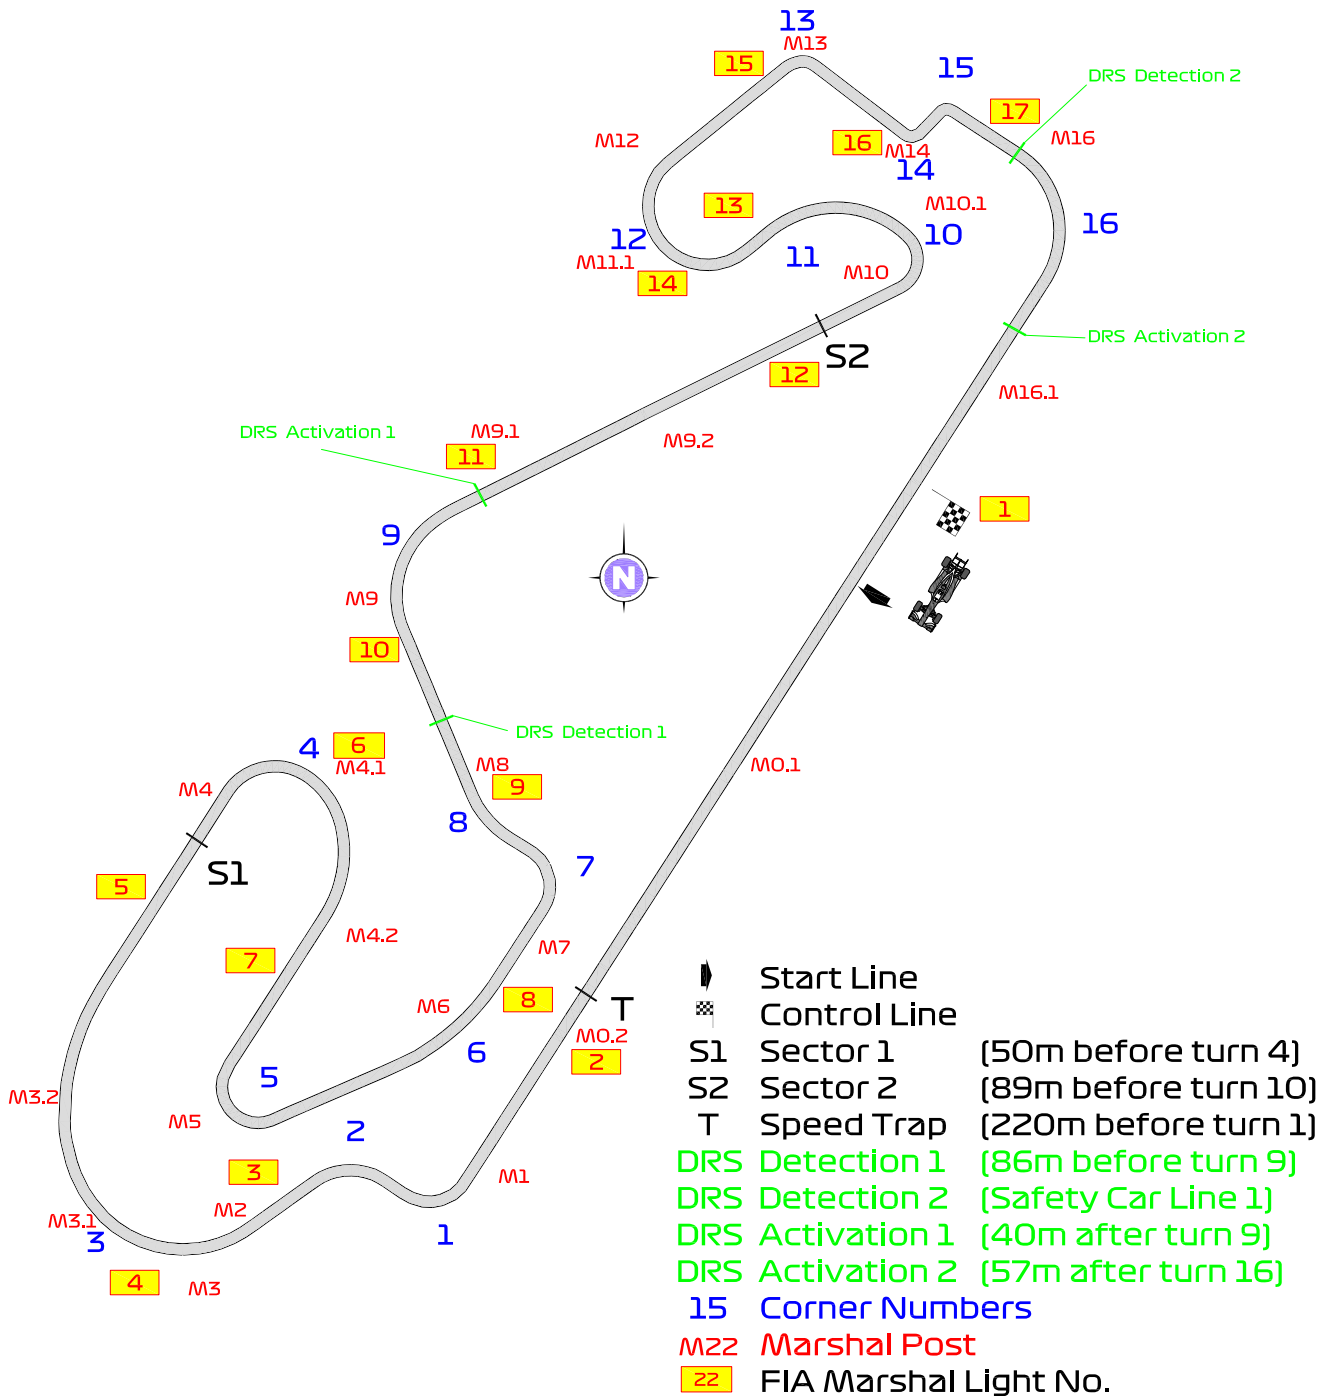

## 2022 BARCELONA EVENT

19 to 22 May 2022

---

<b>From</b>	The Stewards	<b>Document</b>	1
<b>To</b>	All Teams, All Officials	<b>Date</b>	19 May 2022
		<b>Time</b>	11:29

---

**Title** Barcelona 2022 - track map  
**Description** Barcelona 2022 - track map  
**Enclosed** SPAIN\_CIRCUIT\_22 FIA.pdf

### Circuit Map

Circuit Centreline Length = 4.675km