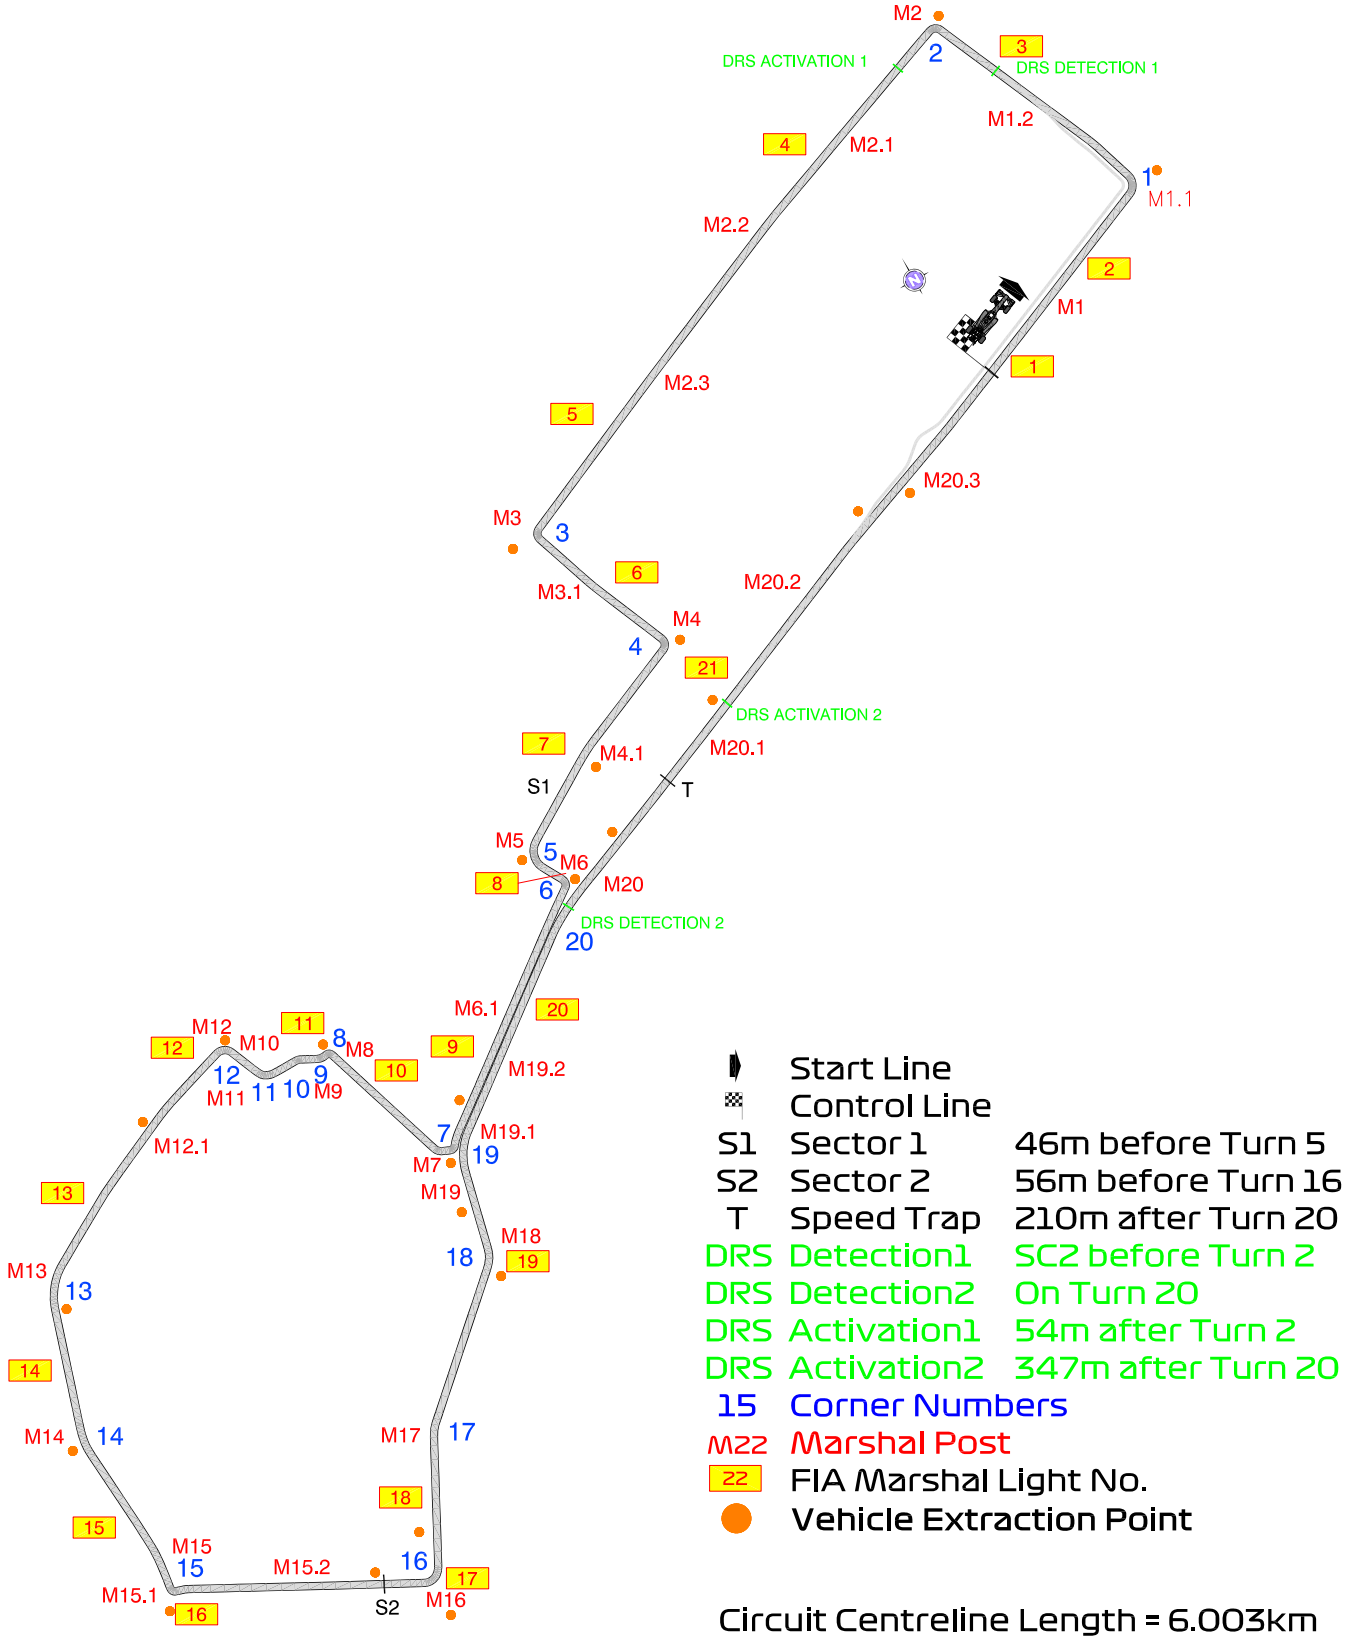

2022 AZERBAIJAN GRAND PRIX

9 - 12 June 2022

From	The FIA Formula One Race Director	Document	1
To	All Teams, All Officials	Date	08 June 2022
		Time	12:15

Title	Event Notes - Circuit Map
Description	Event Notes - Circuit Map
Enclosed	BAKU_CIRCUIT_22 FIA.pdf

Niels Wittich

The FIA Formula One Race Director

FORMULA 1 AZERBAIJAN GRAND PRIX 2022 - Baku

Circuit Map

- Start Line
- Control Line
- S1 Sector 1 46m before Turn 5
- S2 Sector 2 56m before Turn 16
- T Speed Trap 210m after Turn 20
- DRS Detection1 SC2 before Turn 2
- DRS Detection2 On Turn 20
- DRS Activation1 54m after Turn 2
- DRS Activation2 347m after Turn 20
- 15 Corner Numbers
- M22 Marshal Post
- 22 FIA Marshal Light No.
- Vehicle Extraction Point

Circuit Centreline Length = 6.003km