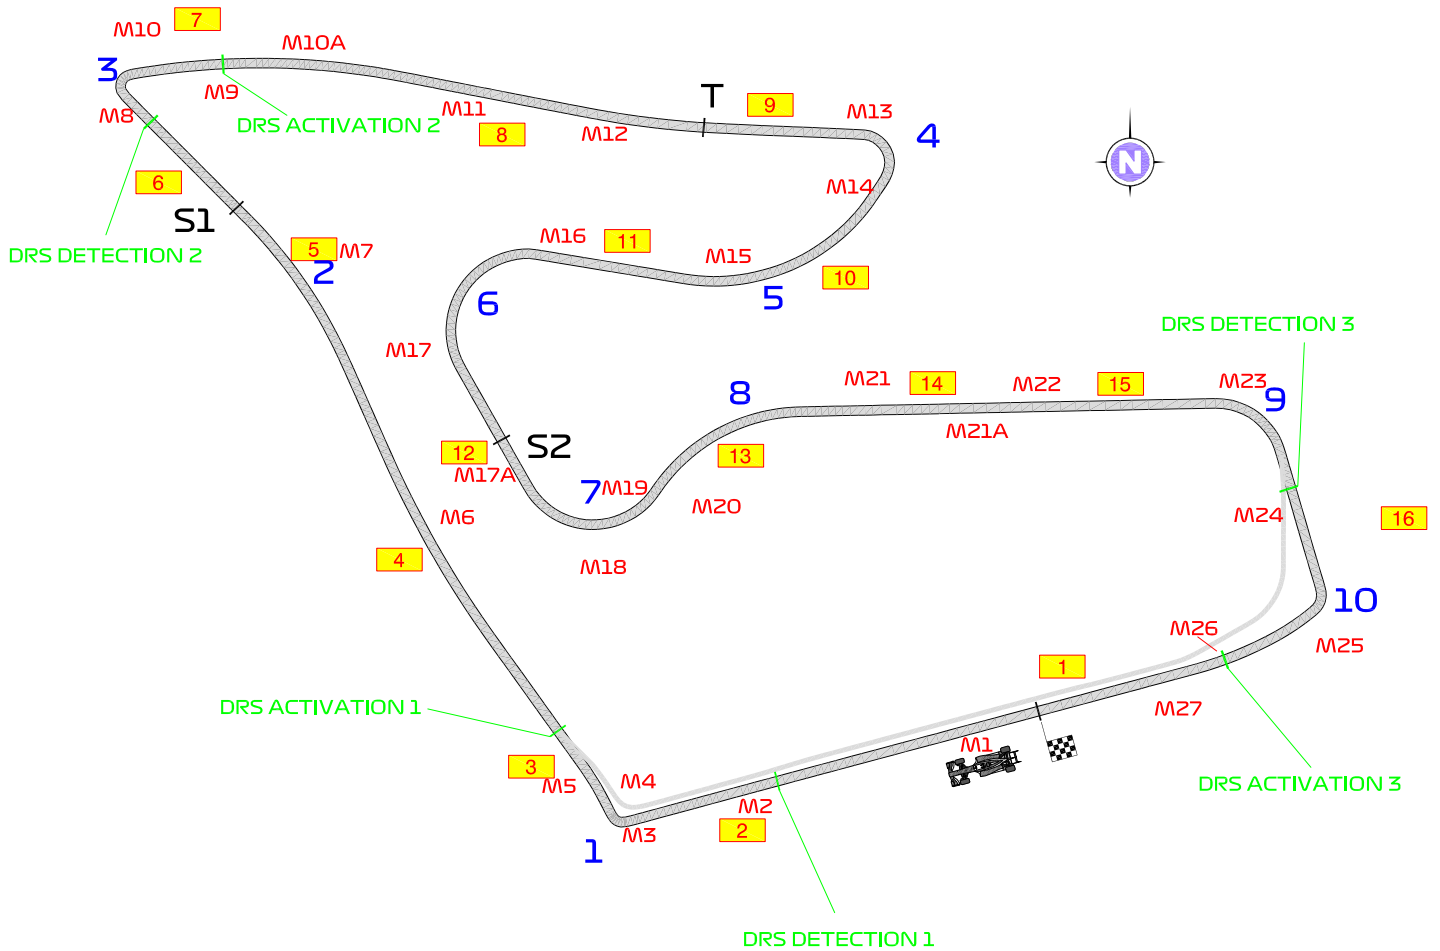

2022 AUSTRIAN GRAND PRIX

07 - 10 July 2022

From	The FIA Formula One Race Director	Document	1
To	All Teams, All Officials	Date	06 July 2022
		Time	12:30

Title	Event Notes - Circuit Map
Description	Event Notes - Circuit Map
Enclosed	AUSTRIA_CIRCUIT_22 FIA.pdf

Niels Wittich

The FIA Formula One Race Director

FORMULA 1 ROLEX GROSSER PREIS VON ÖSTERREICH 2022 - Spielberg

Circuit Map

- Start Line
- Control Line
- S1 Sector 1 [170m before T3]
- S2 Sector 2 [60m before T7]
- T Speed Trap [170m before T4]
- DRS Detection1 [160m before T1]
- DRS Activation1 [102m after T1]
- DRS Detection2 [40m before T3]
- DRS Activation2 [100m after T3]
- DRS Detection3 [120m before T10]
- DRS Activation3 [106m after T10]
- 15 Corner Numbers
- M22 Marshal Post
- FIA Marshal Light No.

Circuit Centreline Length = 4.318km